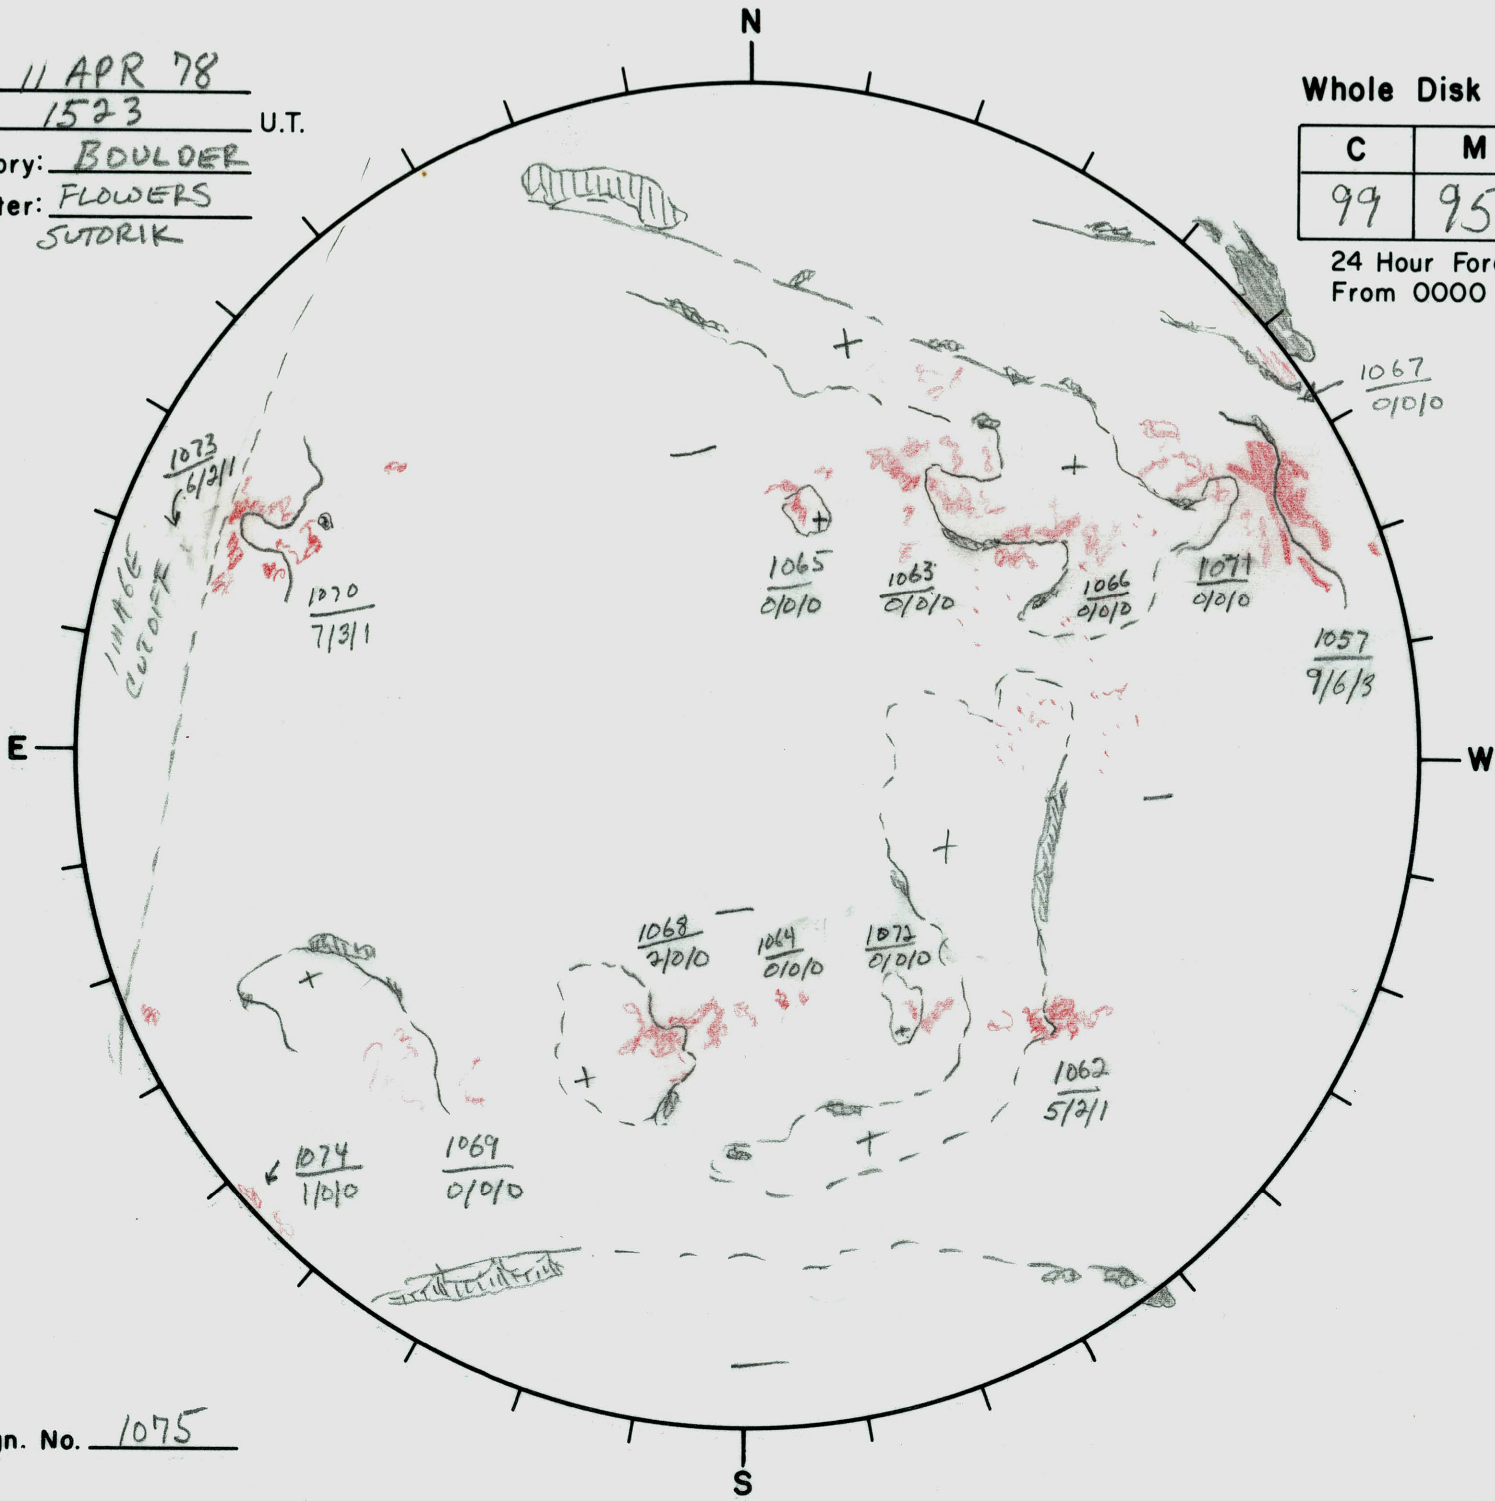

Date: 11 APR 78
 Time: 1523 U.T.
 Observatory: BOULDER
 Forecaster: FLOWERS
SUTORIK

Whole Disk Forecast

C	M	X
99	95	45

24 Hour Forecast
 From 0000 U.T. to 0000 U.T.

Next Rgn. No. 1075

L_t 334°
 B_t -6°