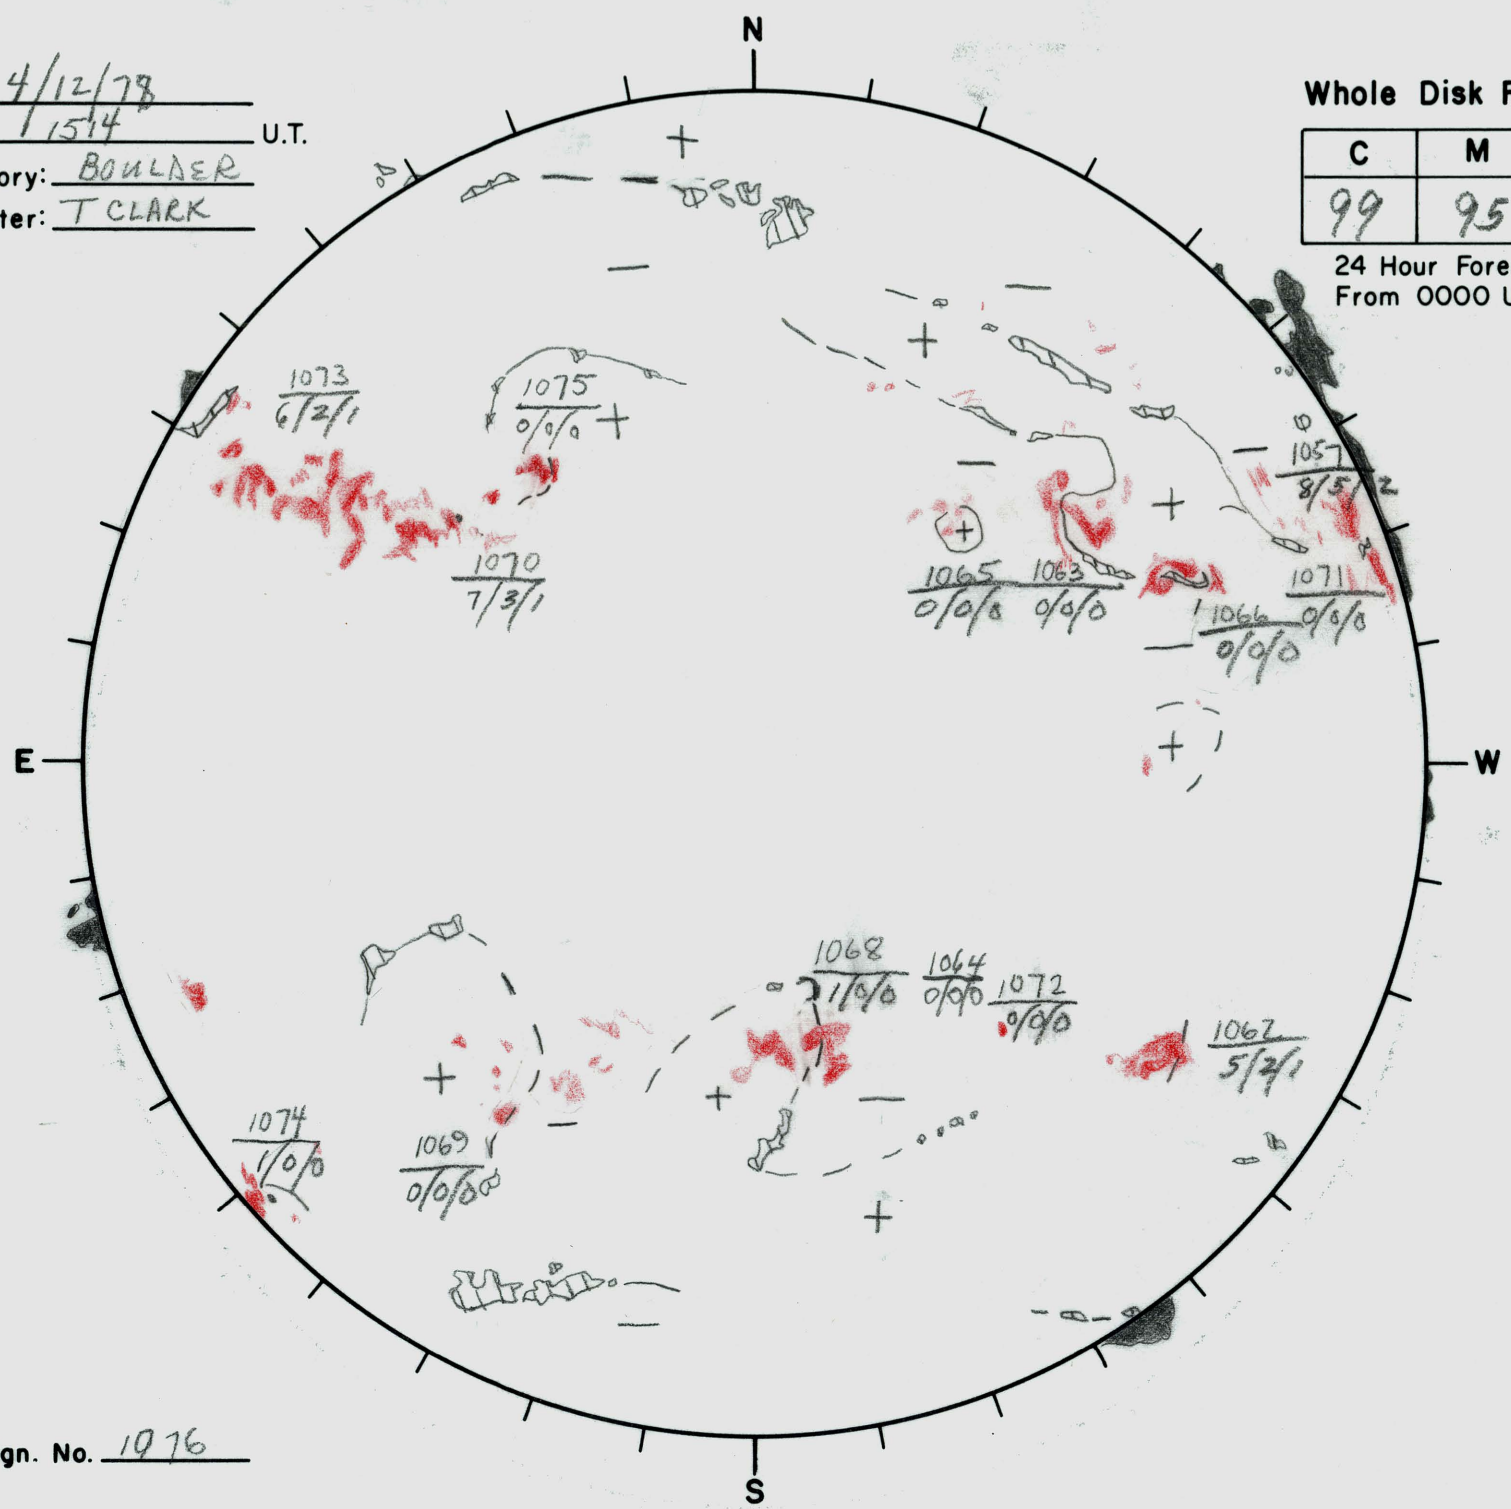

Date: 4/12/78  
 Time: 1514 U.T.  
 Observatory: BOULDER  
 Forecaster: T CLARK

Whole Disk Forecast

C	M	X
99	95	40

24 Hour Forecast  
 From 0000 U.T. to 0000 U.T.

Next Rgn. No. 1976

L† 331  
 B† -6