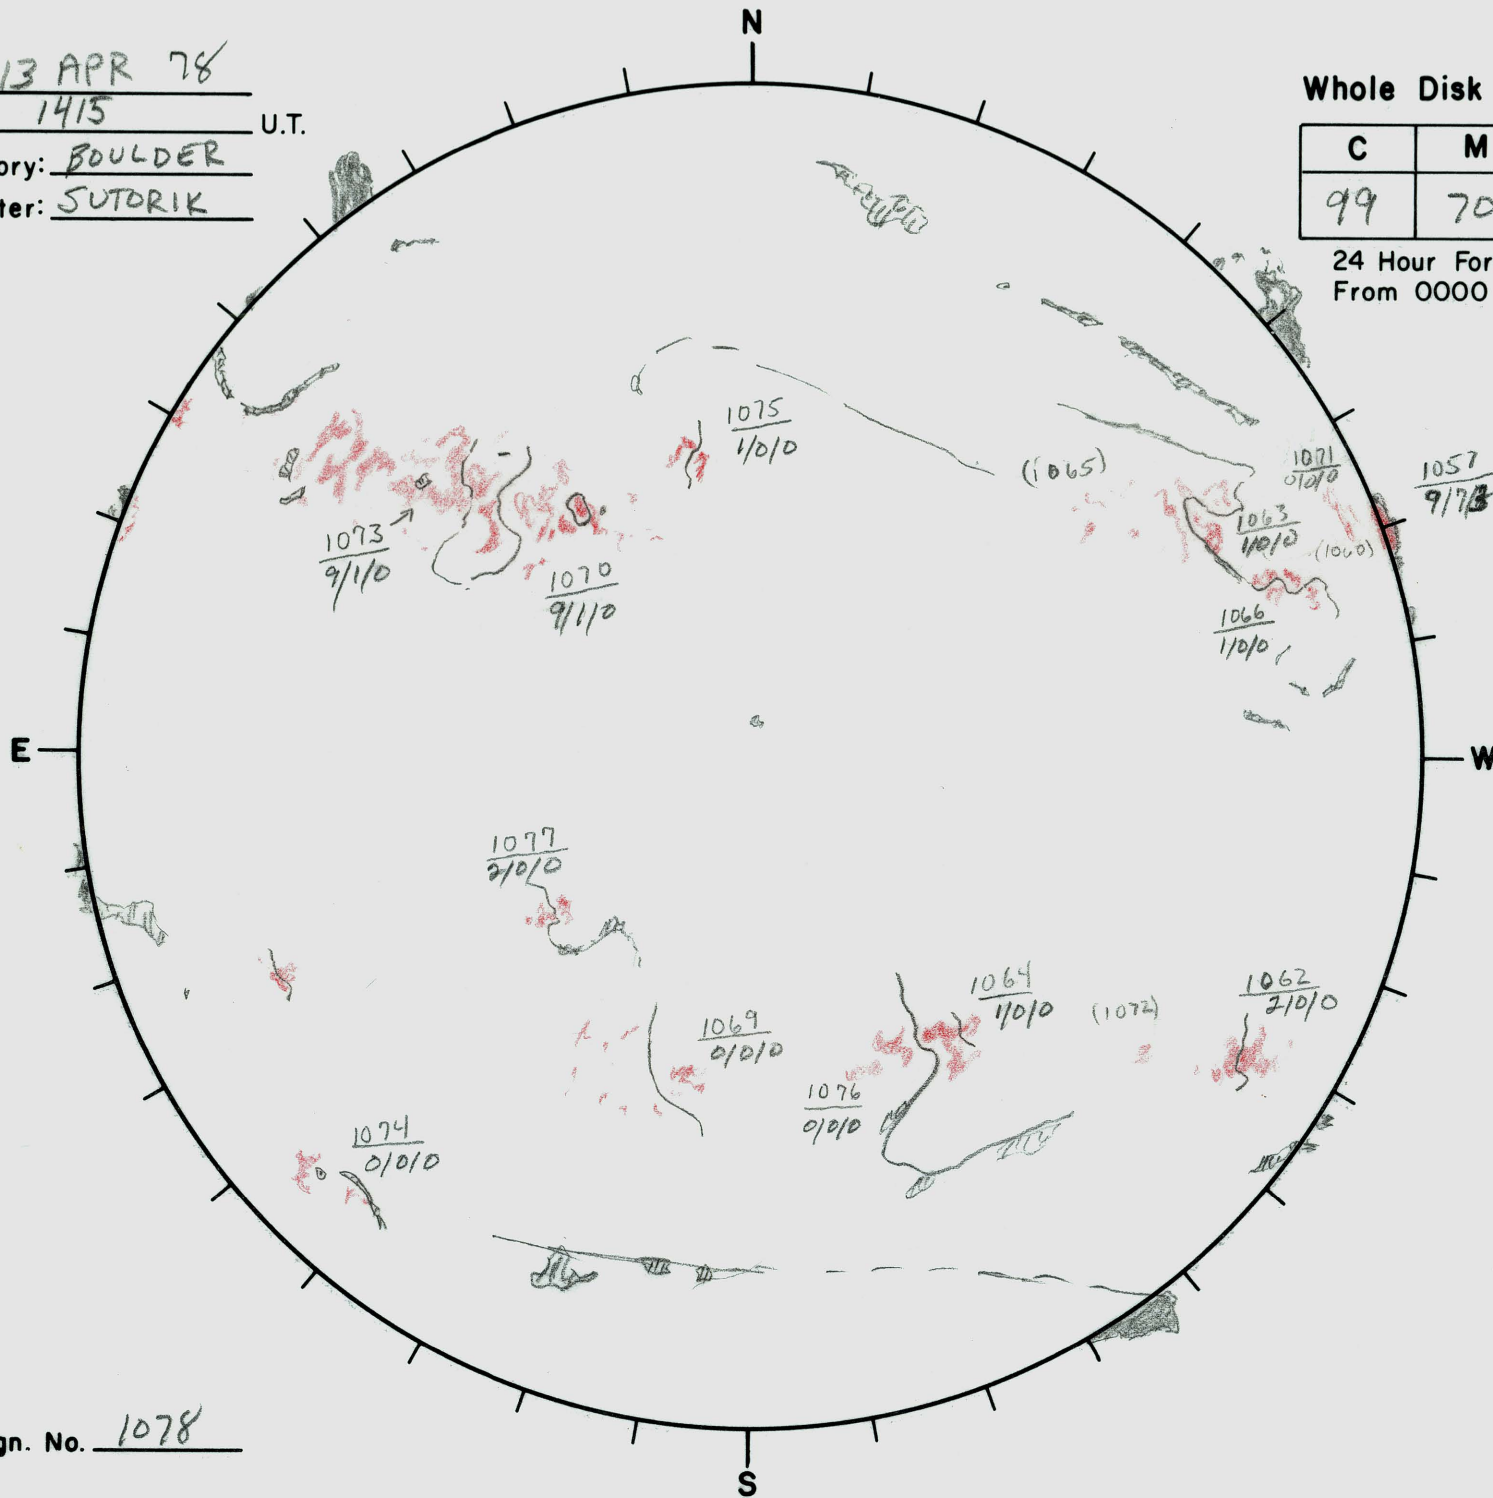

Date: 13 APR 78
 Time: 1415 U.T.
 Observatory: BOULDER
 Forecaster: SUTORIK

Whole Disk Forecast

C	M	X
99	70	30

24 Hour Forecast
 From 0000 U.T. to 0000 U.T.

Next Rgn. No. 1078

Lt 308°
 Bt -60