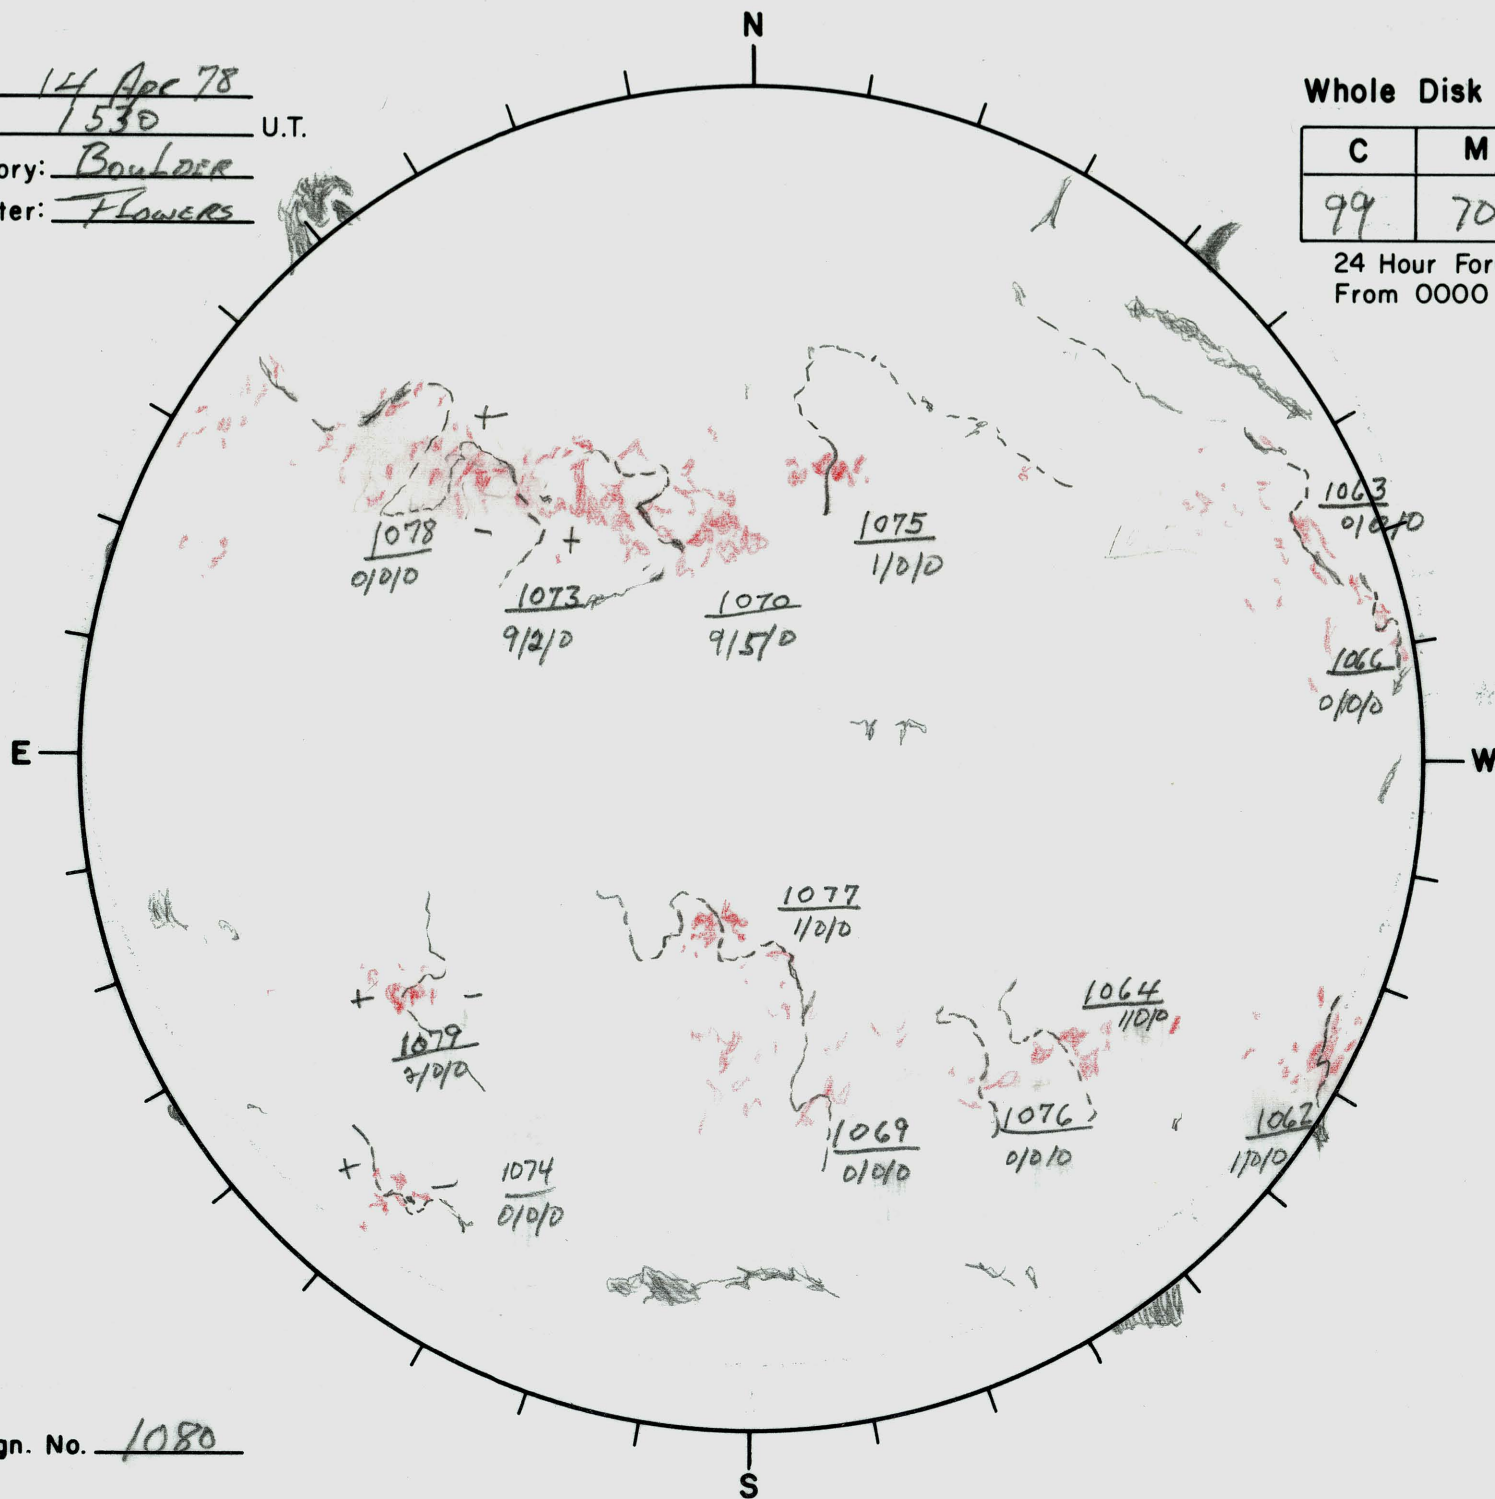

Date: 14 Apr 78
 Time: 1530 U.T.
 Observatory: Boulder
 Forecaster: Flowers

Whole Disk Forecast

C	M	X
99	70	10

24 Hour Forecast
 From 0000 U.T. to 0000 U.T.

Next Rgn. No. 1080

L† 295
 B† -6