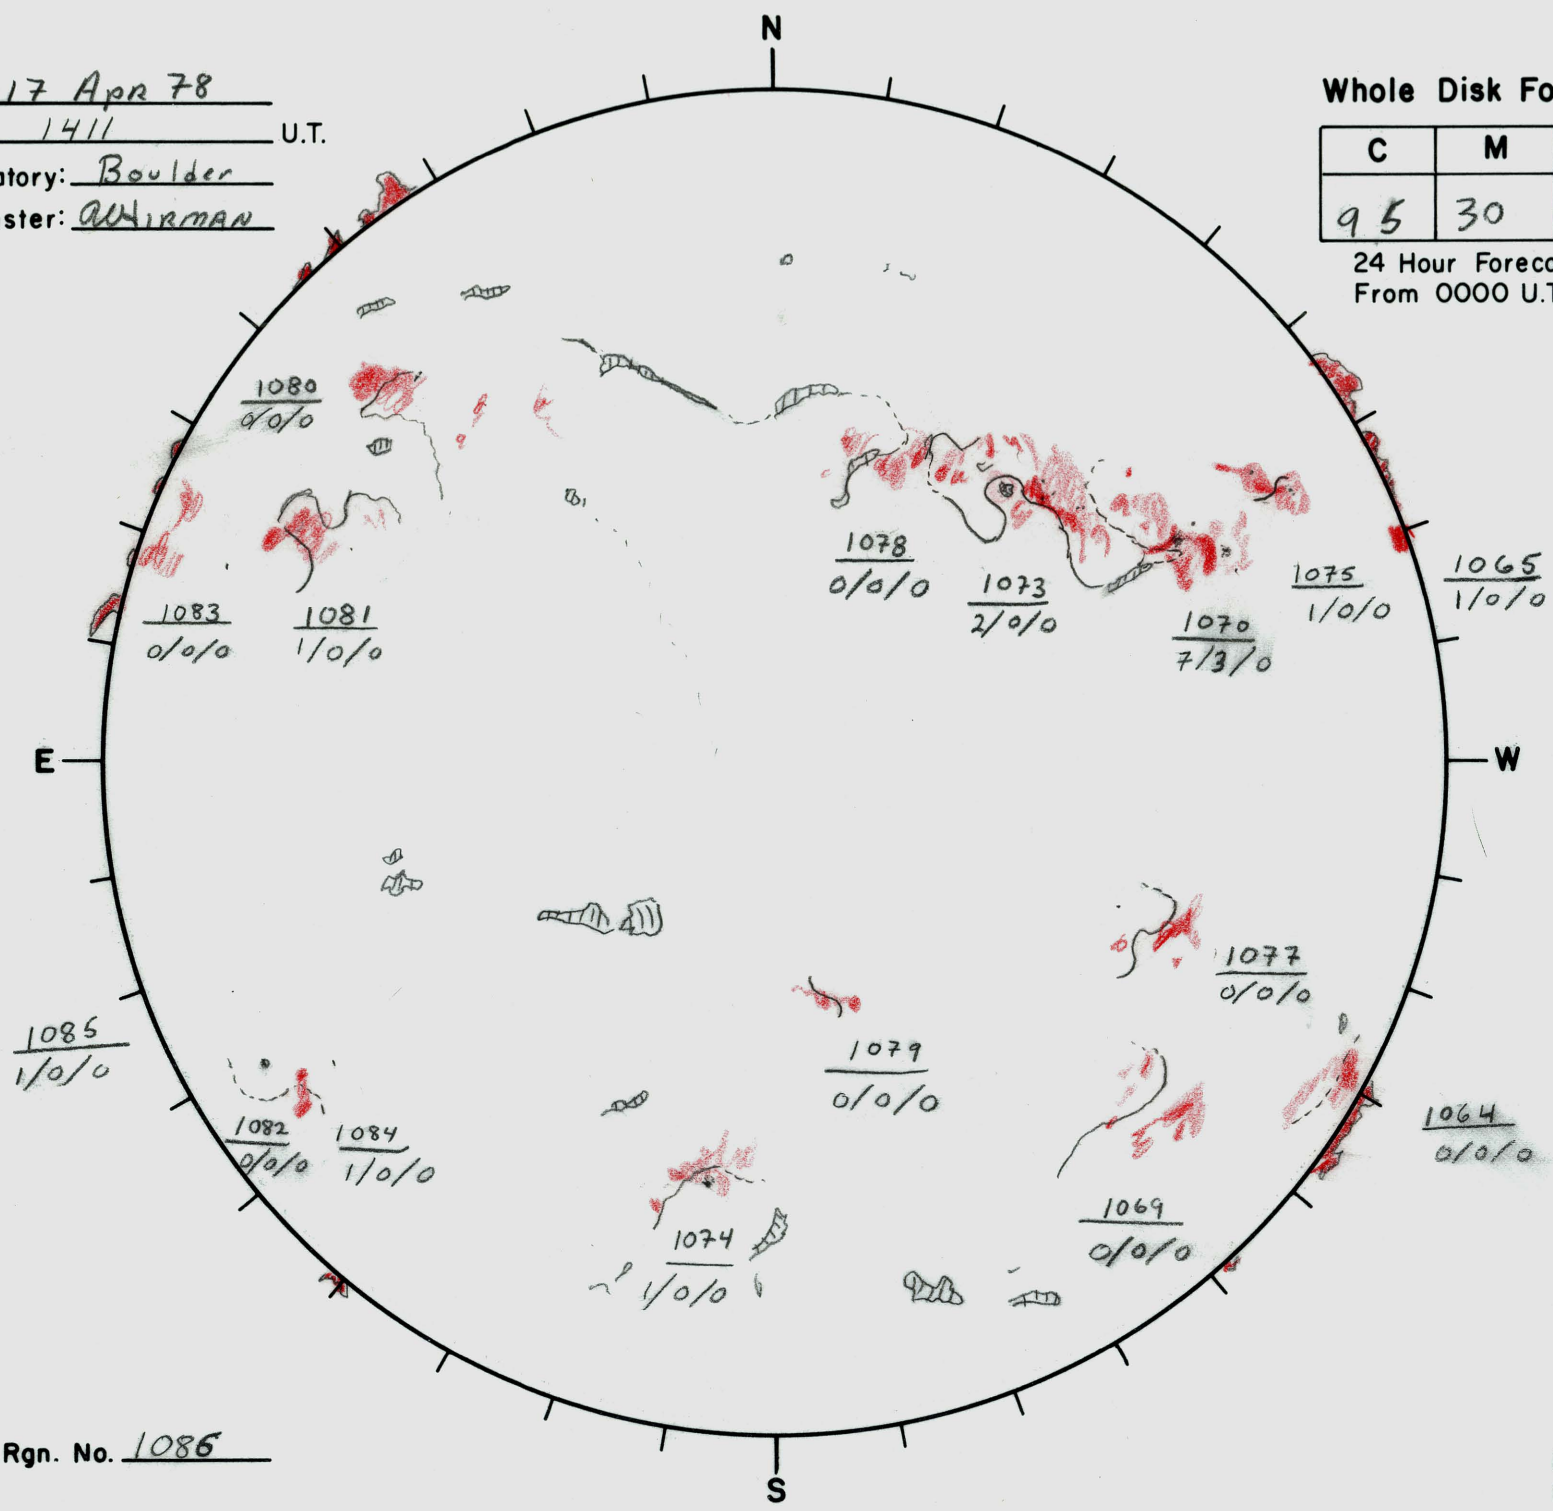

Date: 17 Apr 78
 Time: 1411 U.T.
 Observatory: Boulder
 Forecaster: WHIRMAN

Whole Disk Forecast

C	M	X
95	30	02

24 Hour Forecast
 From 0000 U.T. to 0000 U.T.

Next Rgn. No. 1086

L_t 255
 B_f -5°