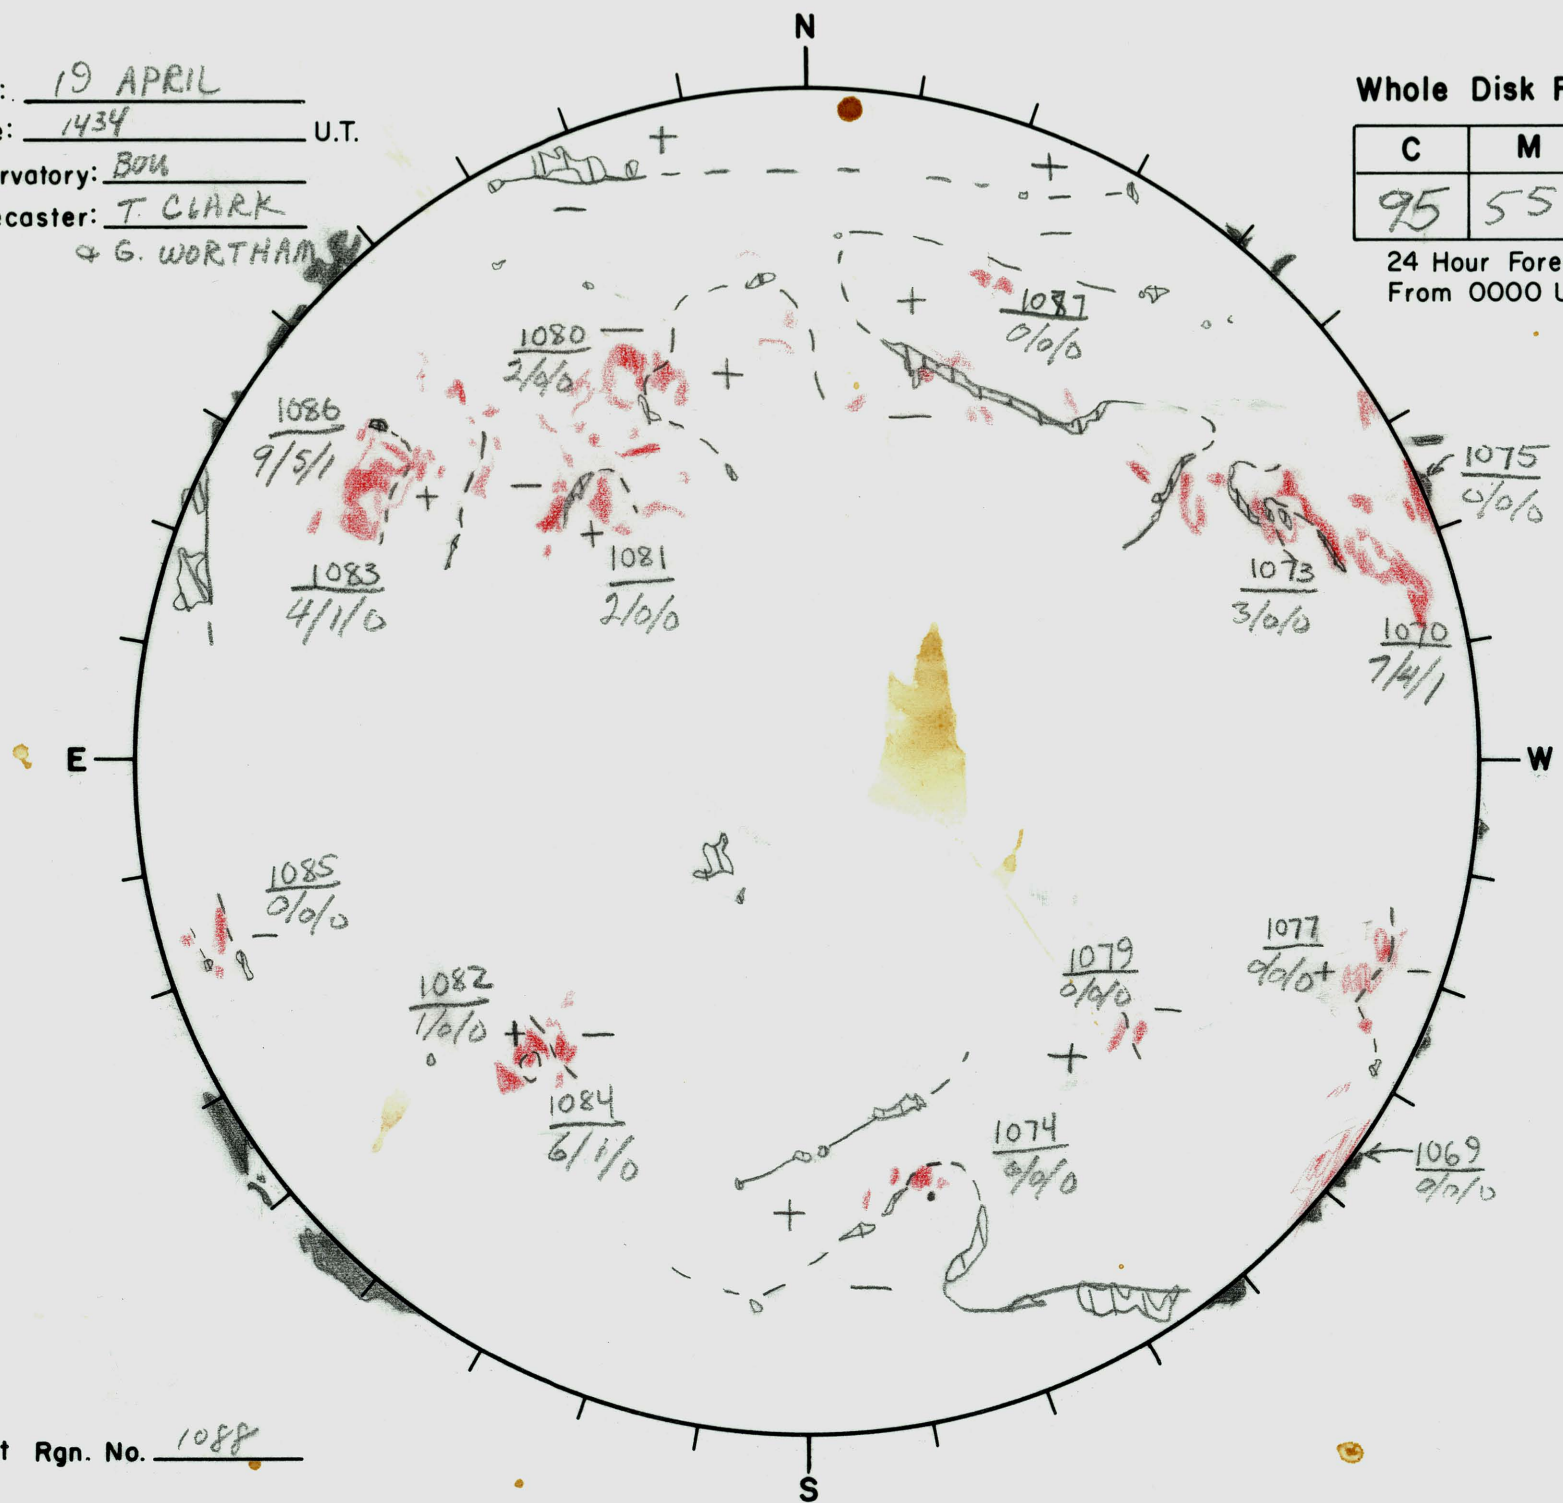

Date: 19 APRIL
 Time: 1434 U.T.
 Observatory: BOU
 Forecaster: T. CLARK
G. WORTHAM

Whole Disk Forecast

C	M	X
95	55	10

24 Hour Forecast
 From 0000 U.T. to 0000 U.T.

Next Rgn. No. 1088

L_t 229
 B_t -5.2