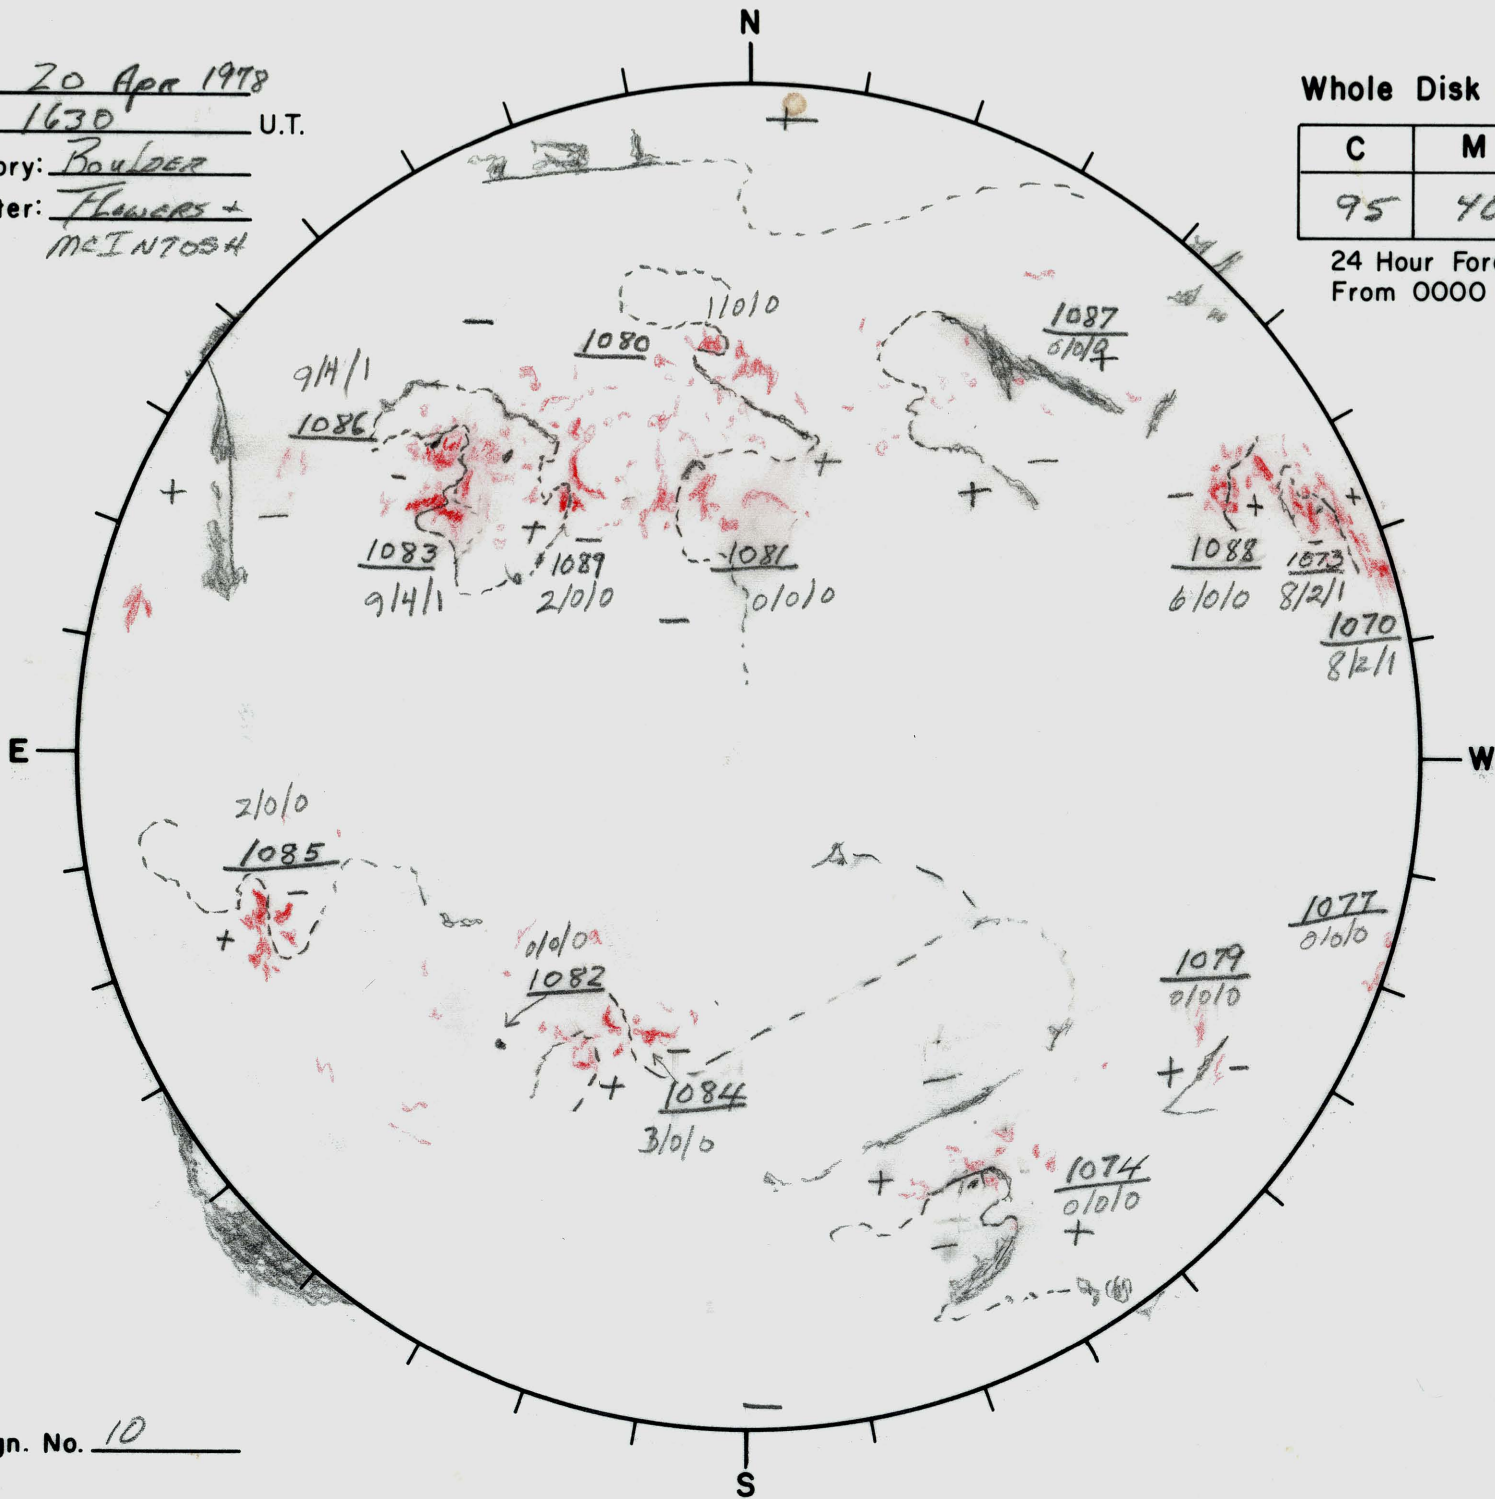

Date: 20 Apr 1978  
 Time: 1630 U.T.  
 Observatory: Boulder  
 Forecaster: Flowers +  
McINTOSH

Whole Disk Forecast

| C  | M  | X  |
|----|----|----|
| 95 | 40 | 10 |

24 Hour Forecast  
 From 0000 U.T. to 0000 U.T.

Next Rgn. No. 10

L<sub>t</sub> \_\_\_\_\_  
 B<sub>t</sub> \_\_\_\_\_