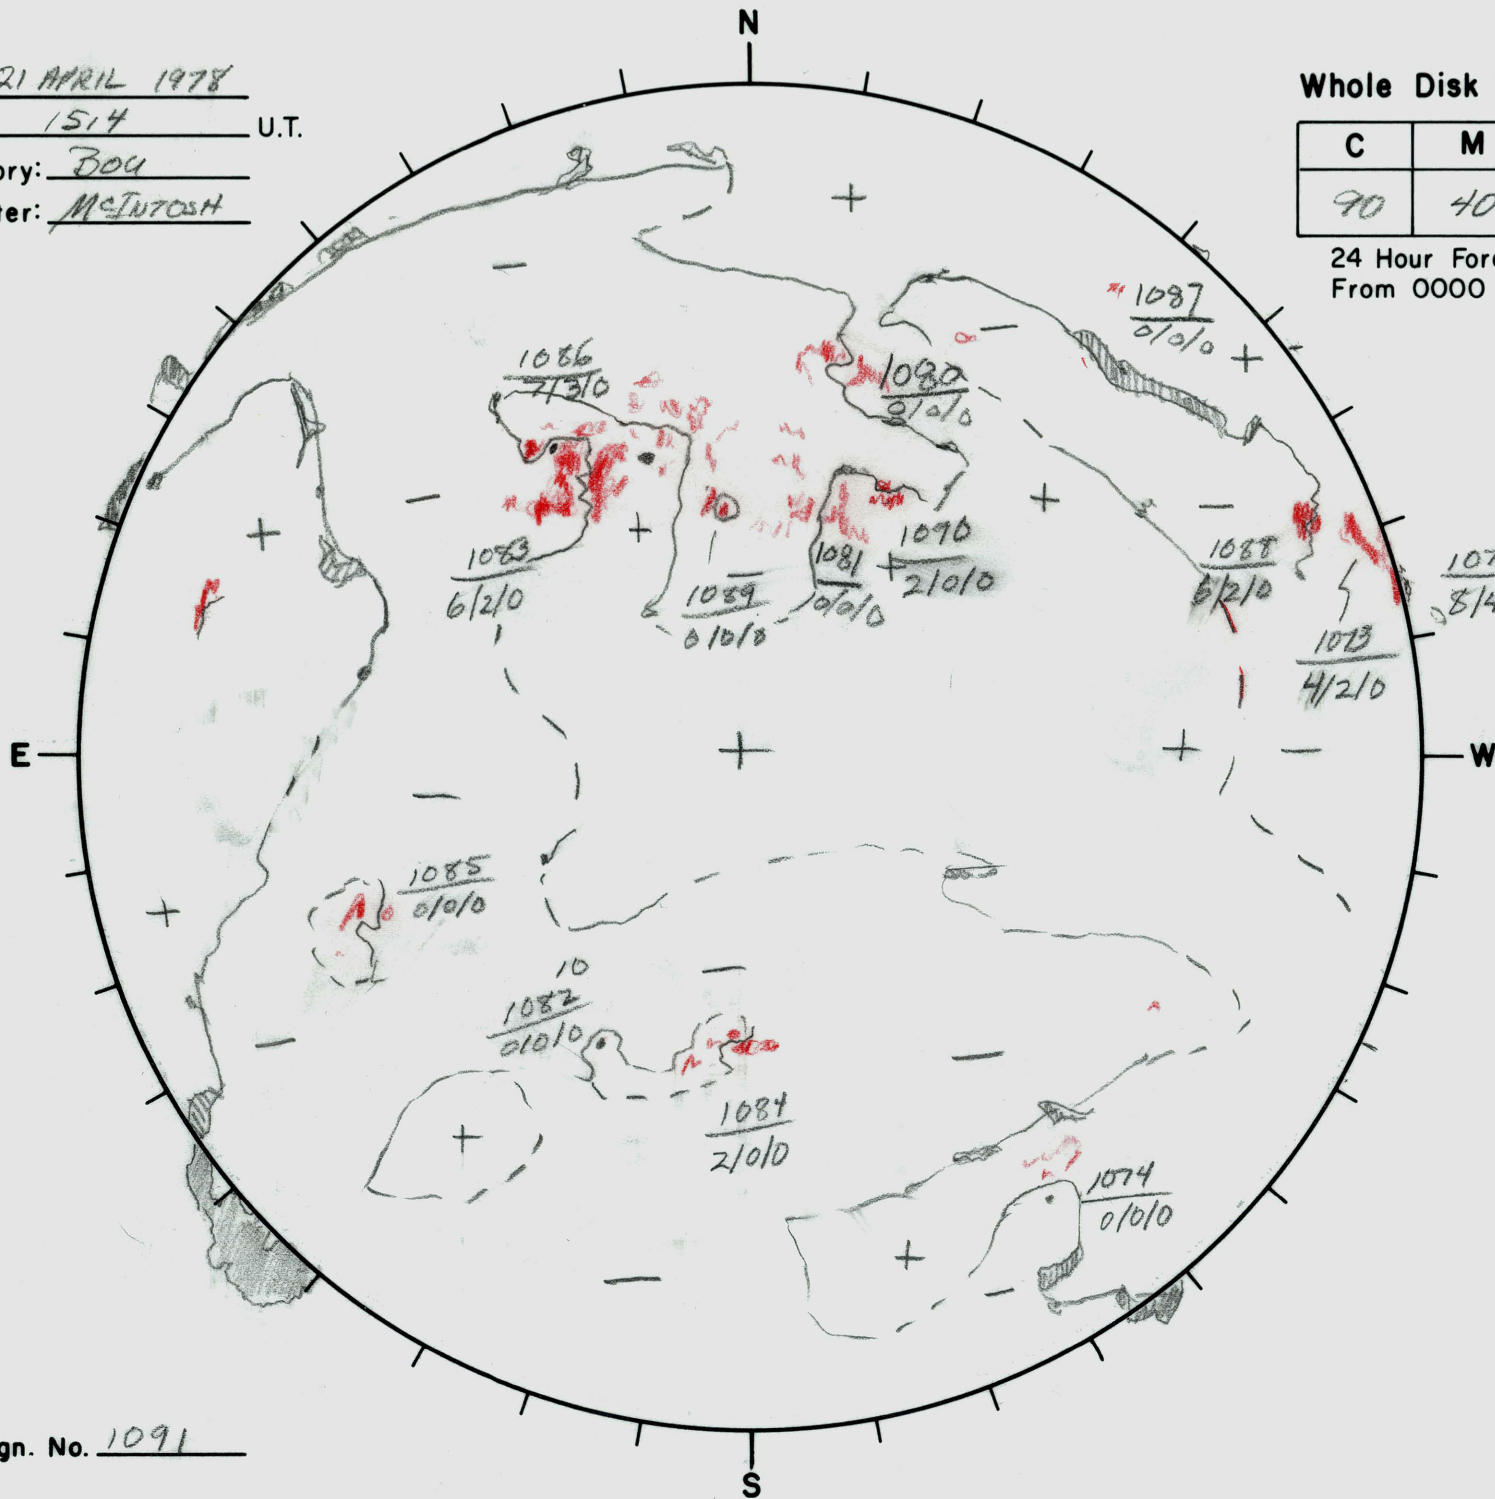

Date: 21 APRIL 1978
 Time: 1514 U.T.
 Observatory: BOU
 Forecaster: McINTOSH

Whole Disk Forecast

C	M	X
90	40	10

24 Hour Forecast
 From 0000 U.T. to 0000 U.T.

Next Rgn. No. 1091

L_t 196
 B_t -5