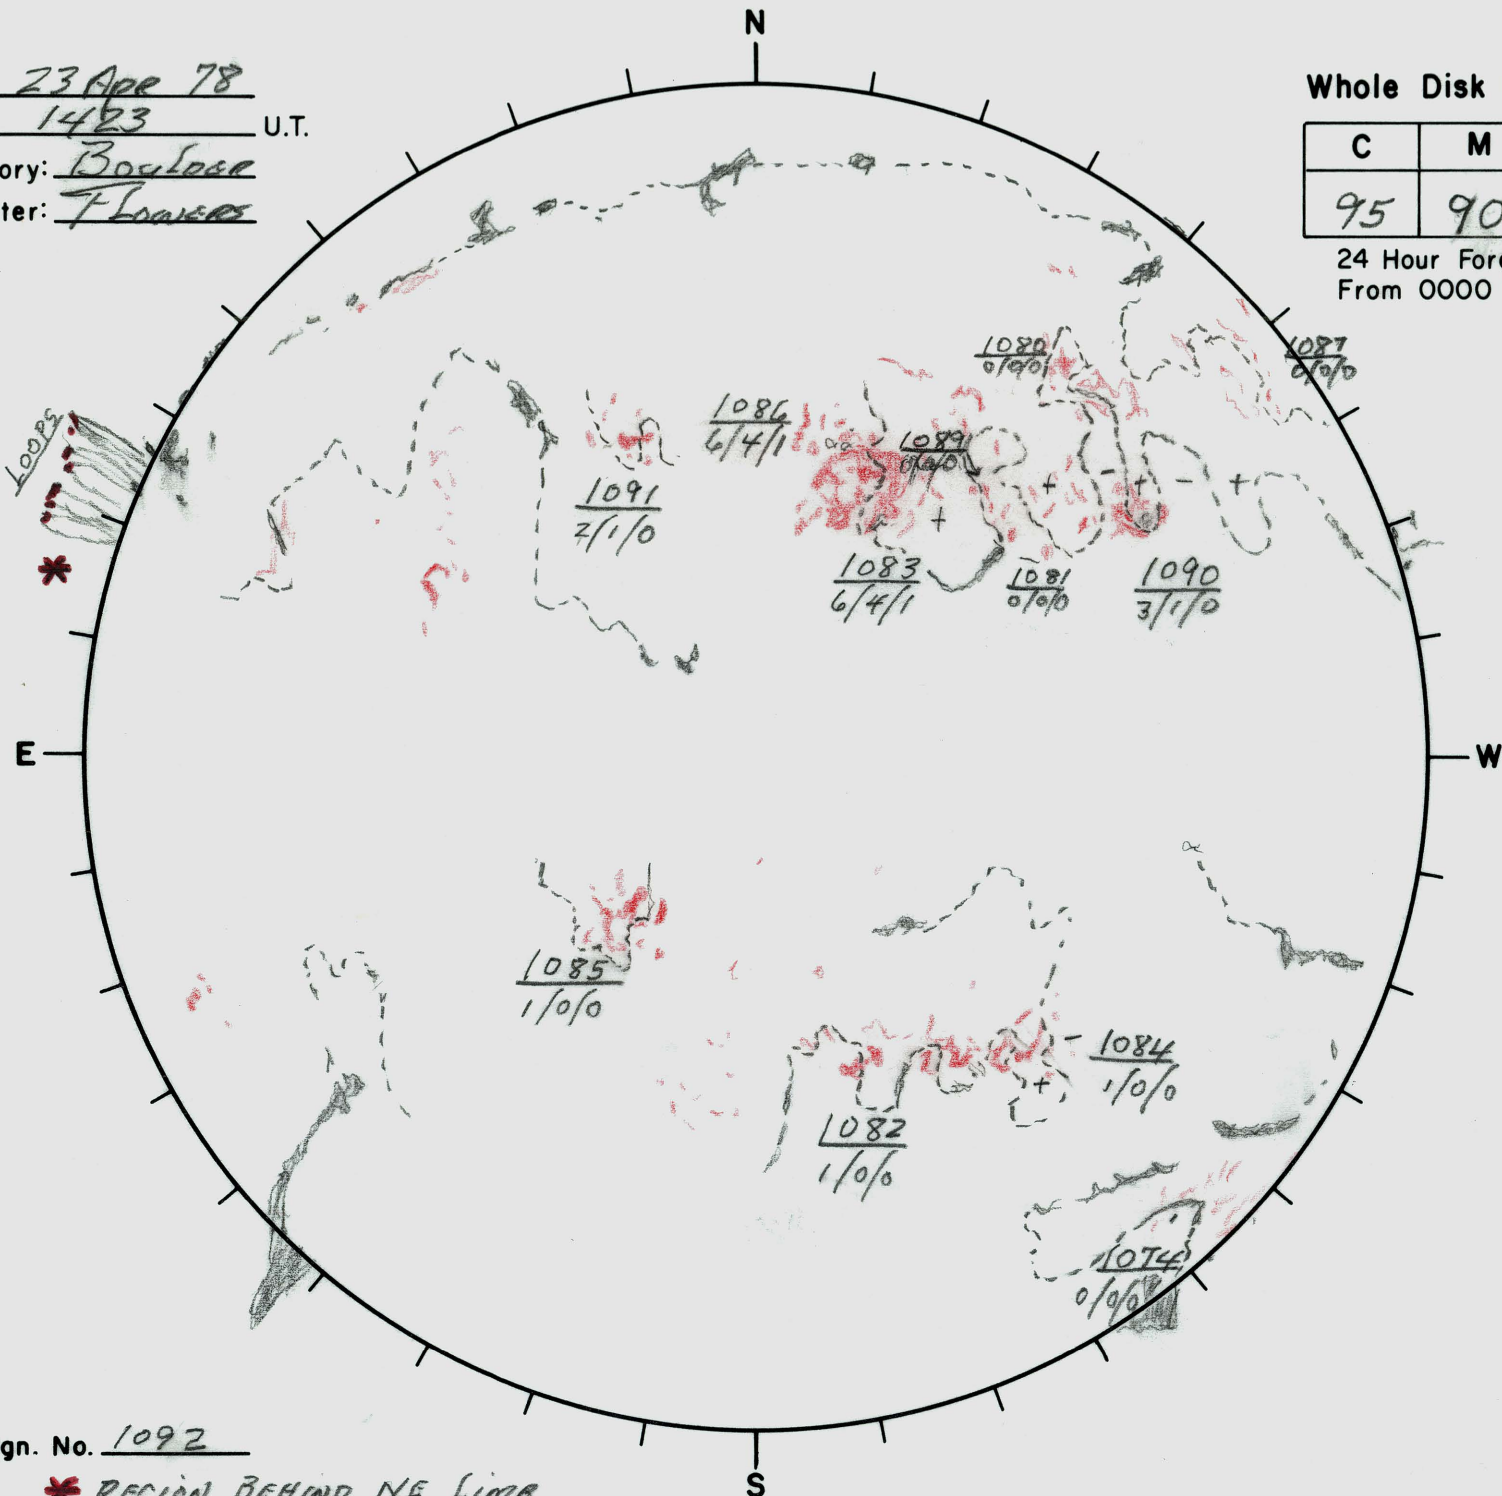

Date: 23 Apr 78  
 Time: 1423 U.T.  
 Observatory: Boulogne  
 Forecaster: Flowers

**Whole Disk Forecast**

| C  | M  | X  |
|----|----|----|
| 95 | 90 | 30 |

24 Hour Forecast  
 From 0000 U.T. to 0000 U.T.

Next Rgn. No. 1092

\* REGION BEHIND NE LIMB  
 HAS HIGH PROBABILITIES

L† 176  
 B† -4.8