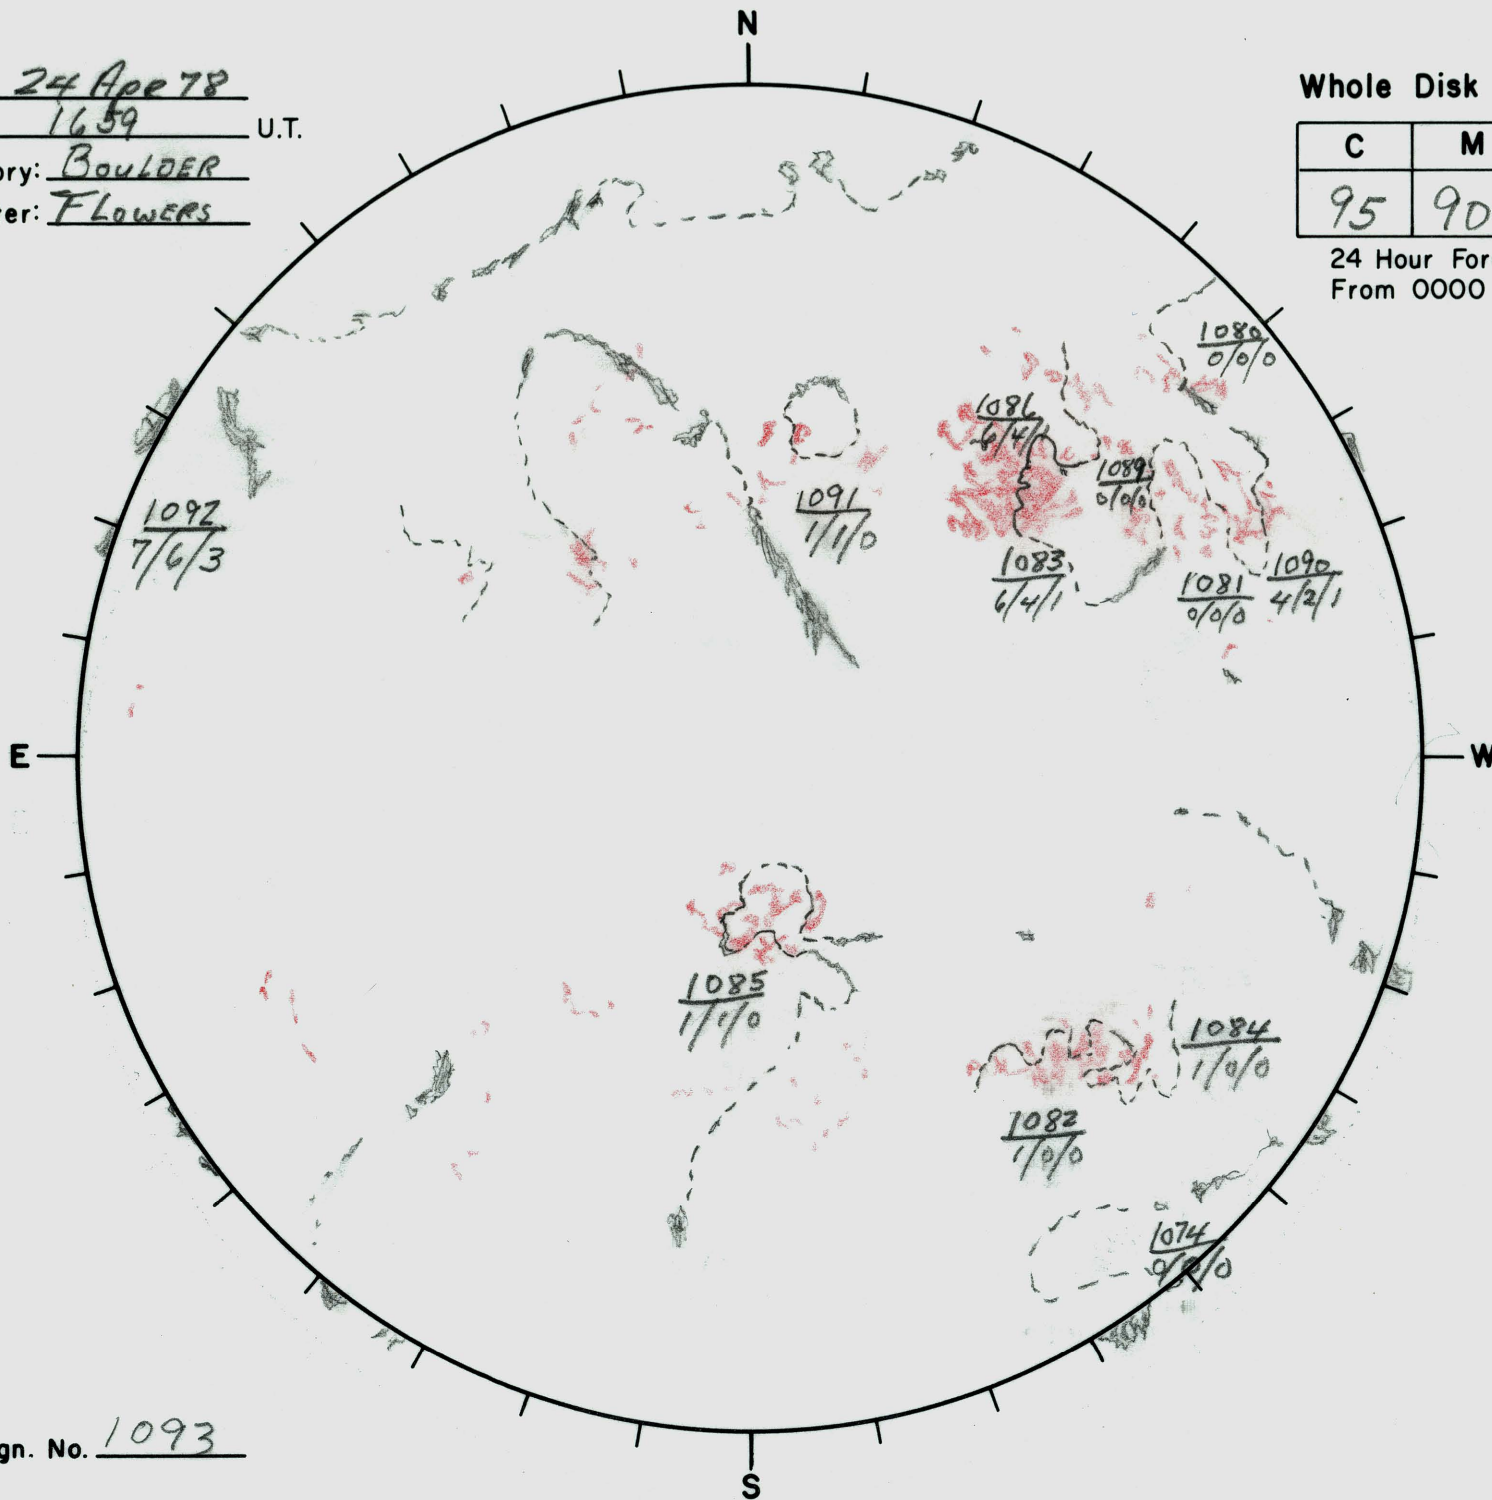

Date: 24 Apr 78  
 Time: 1659 U.T.  
 Observatory: BOULDER  
 Forecaster: FLOWERS

Whole Disk Forecast

C	M	X
95	90	40

24 Hour Forecast  
 From 0000 U.T. to 0000 U.T.

Next Rgn. No. 1093

L<sub>t</sub> 162  
 B<sub>t</sub> -4.7