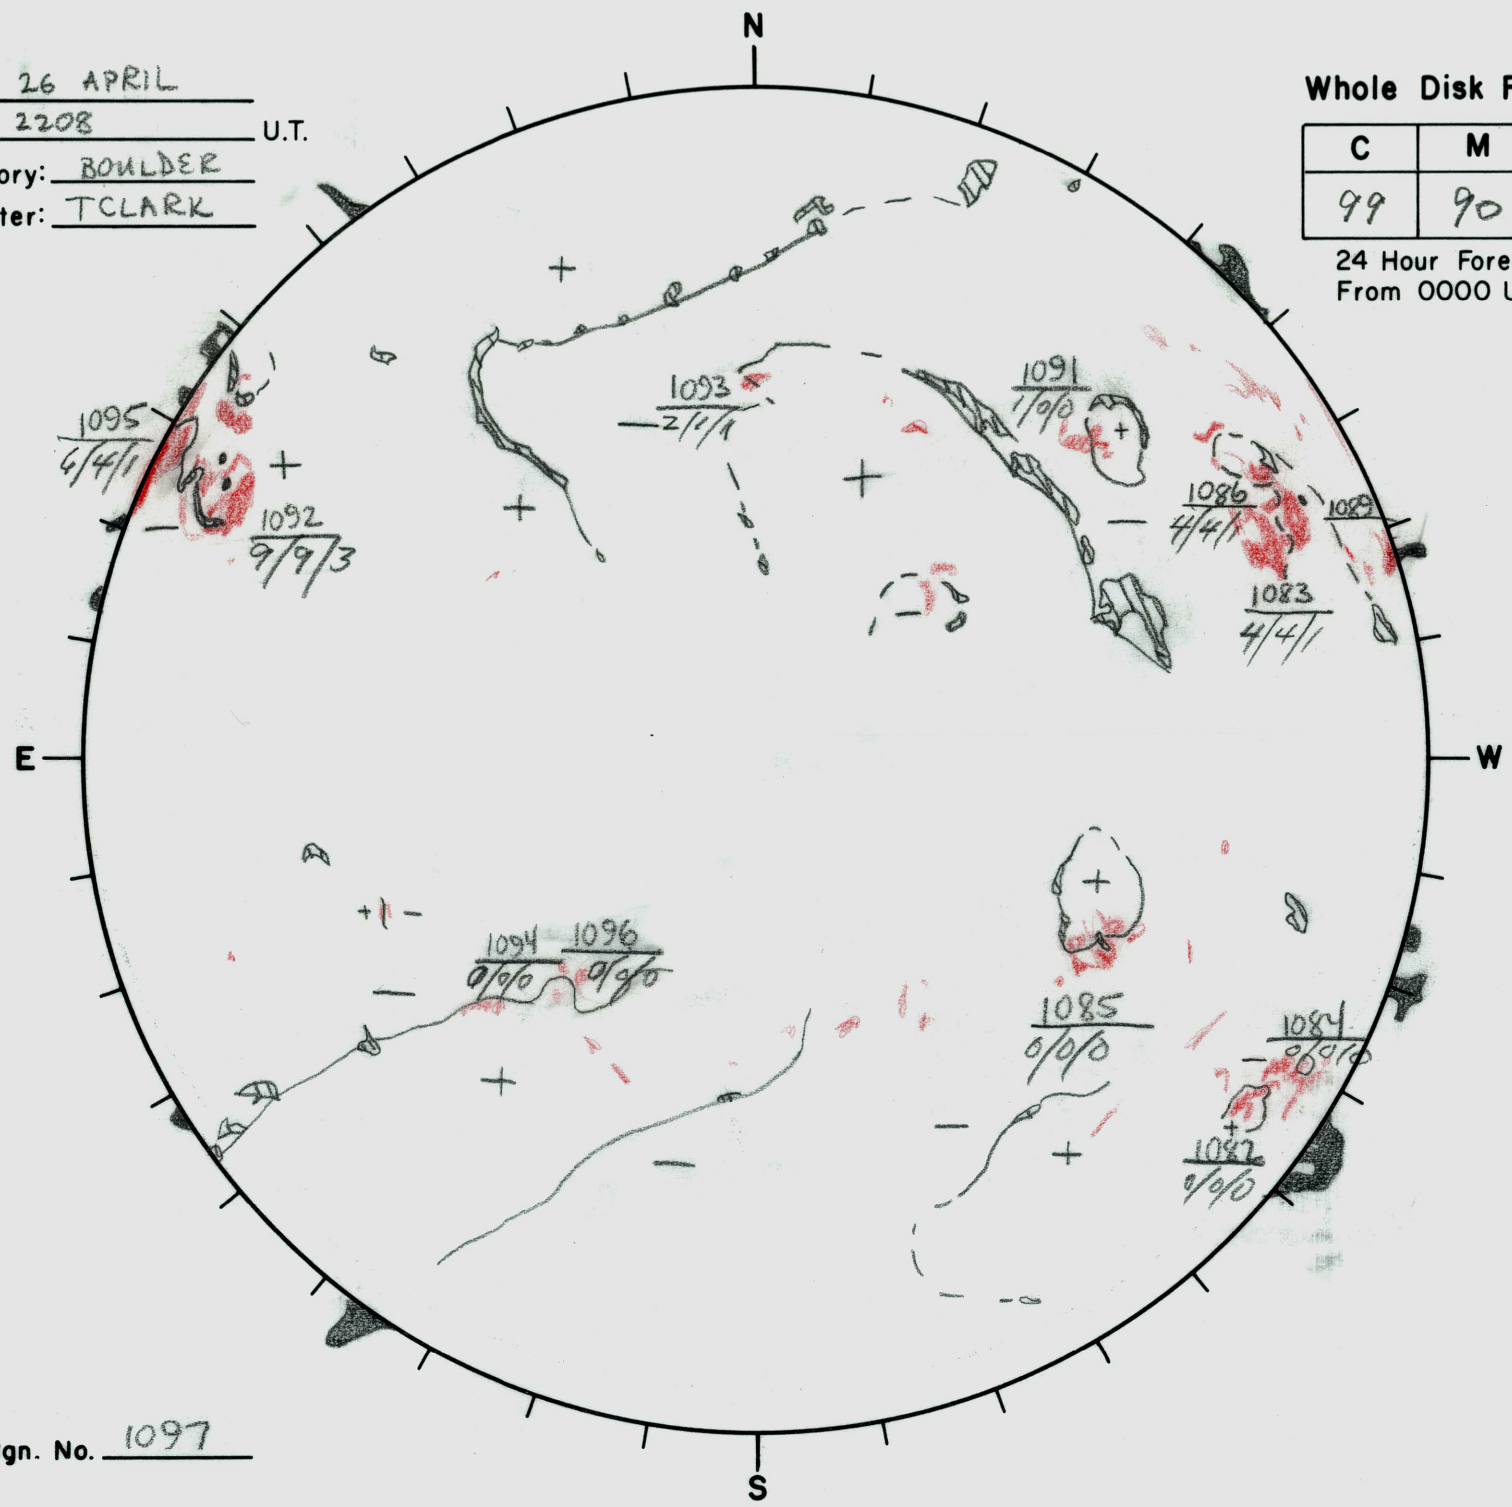

Date: 26 APRIL
 Time: 2208 U.T.
 Observatory: BOULDER
 Forecaster: TCLARK

Whole Disk Forecast

C	M	X
99	90	40

24 Hour Forecast
 From 0000 U.T. to 0000 U.T.

Next Rgn. No. 1097

L† 132.5
 B† -4.56