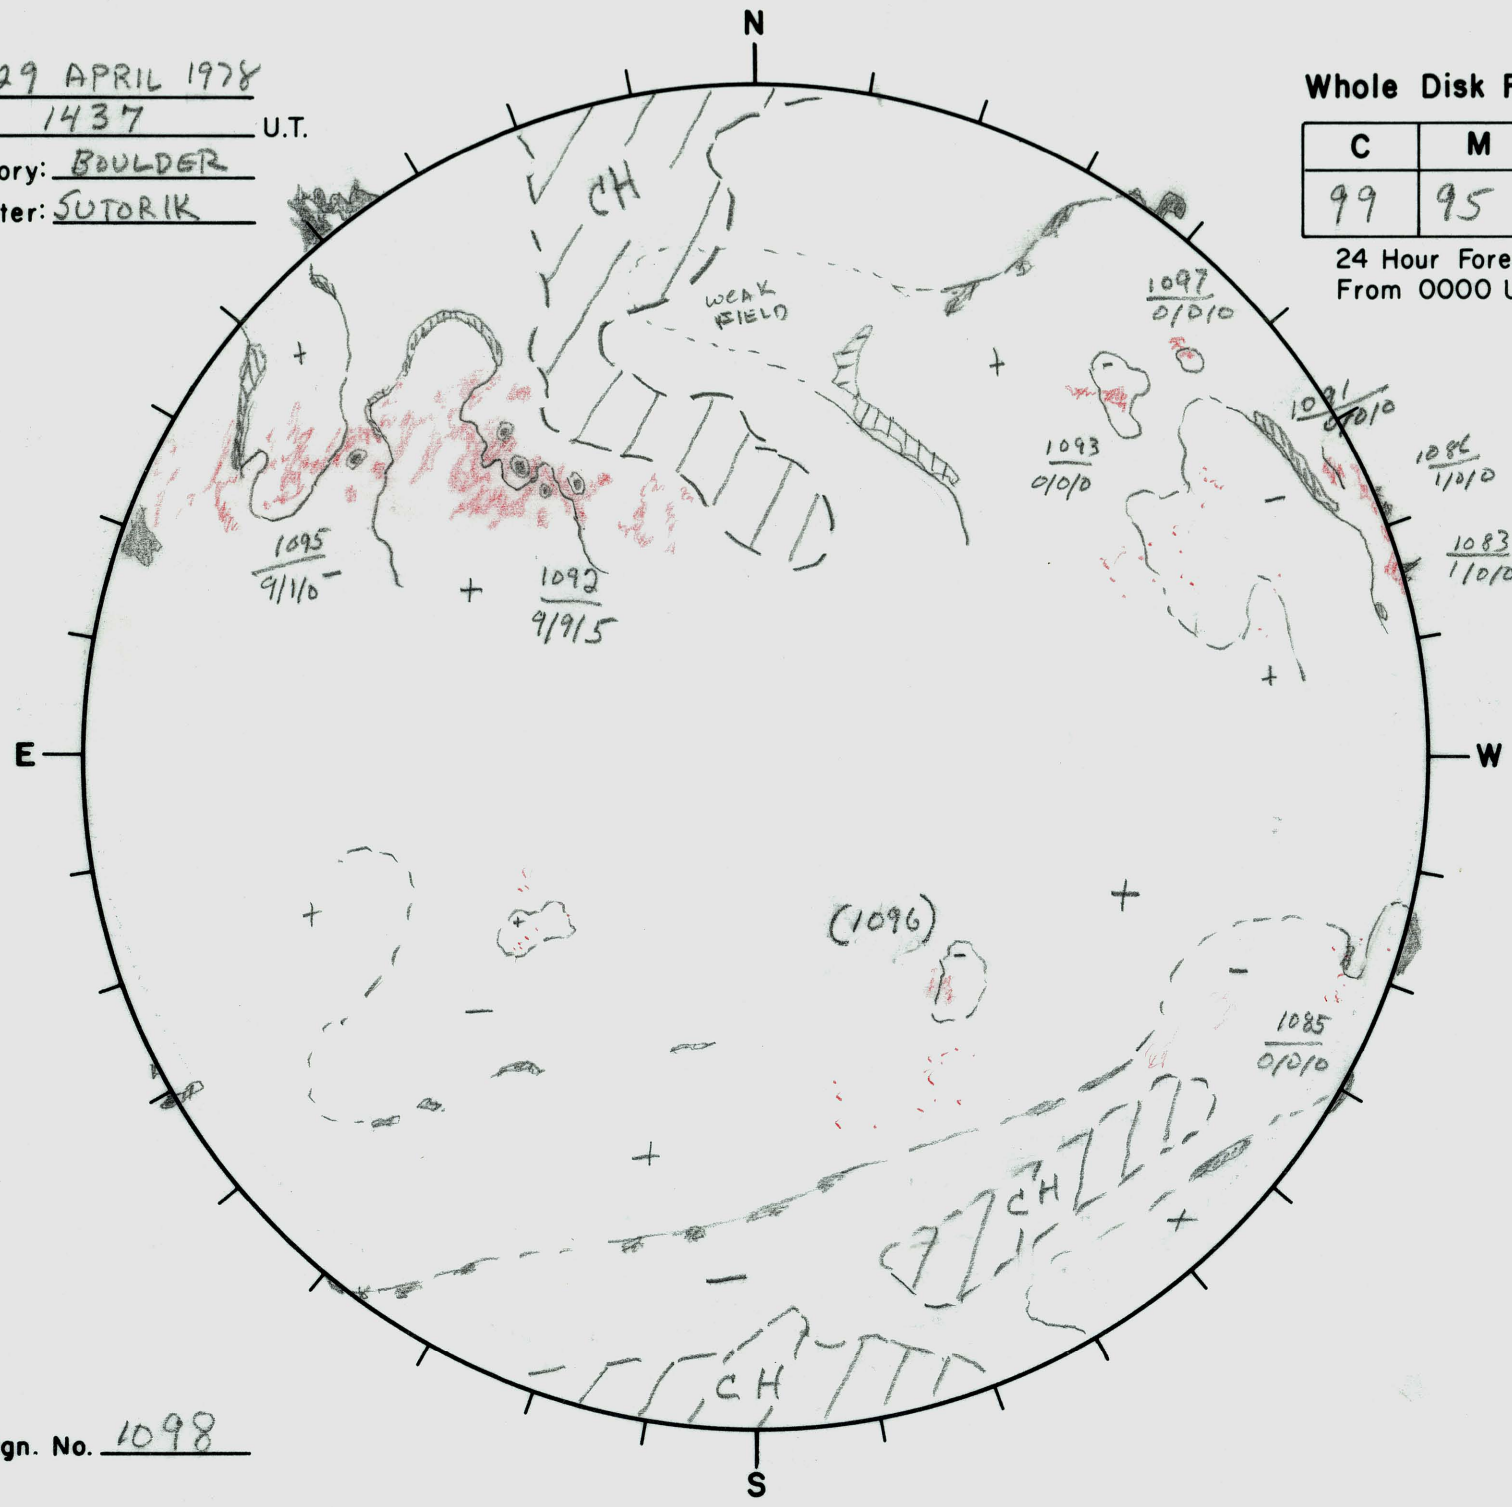

Date: 29 APRIL 1978  
 Time: 1437 U.T.  
 Observatory: BOULDER  
 Forecaster: SUTORIK

**Whole Disk Forecast**

C	M	X
99	95	50

24 Hour Forecast  
 From 0000 U.T. to 0000 U.T.

Next Rgn. No. 1098

Lt 0970  
 Bt -40