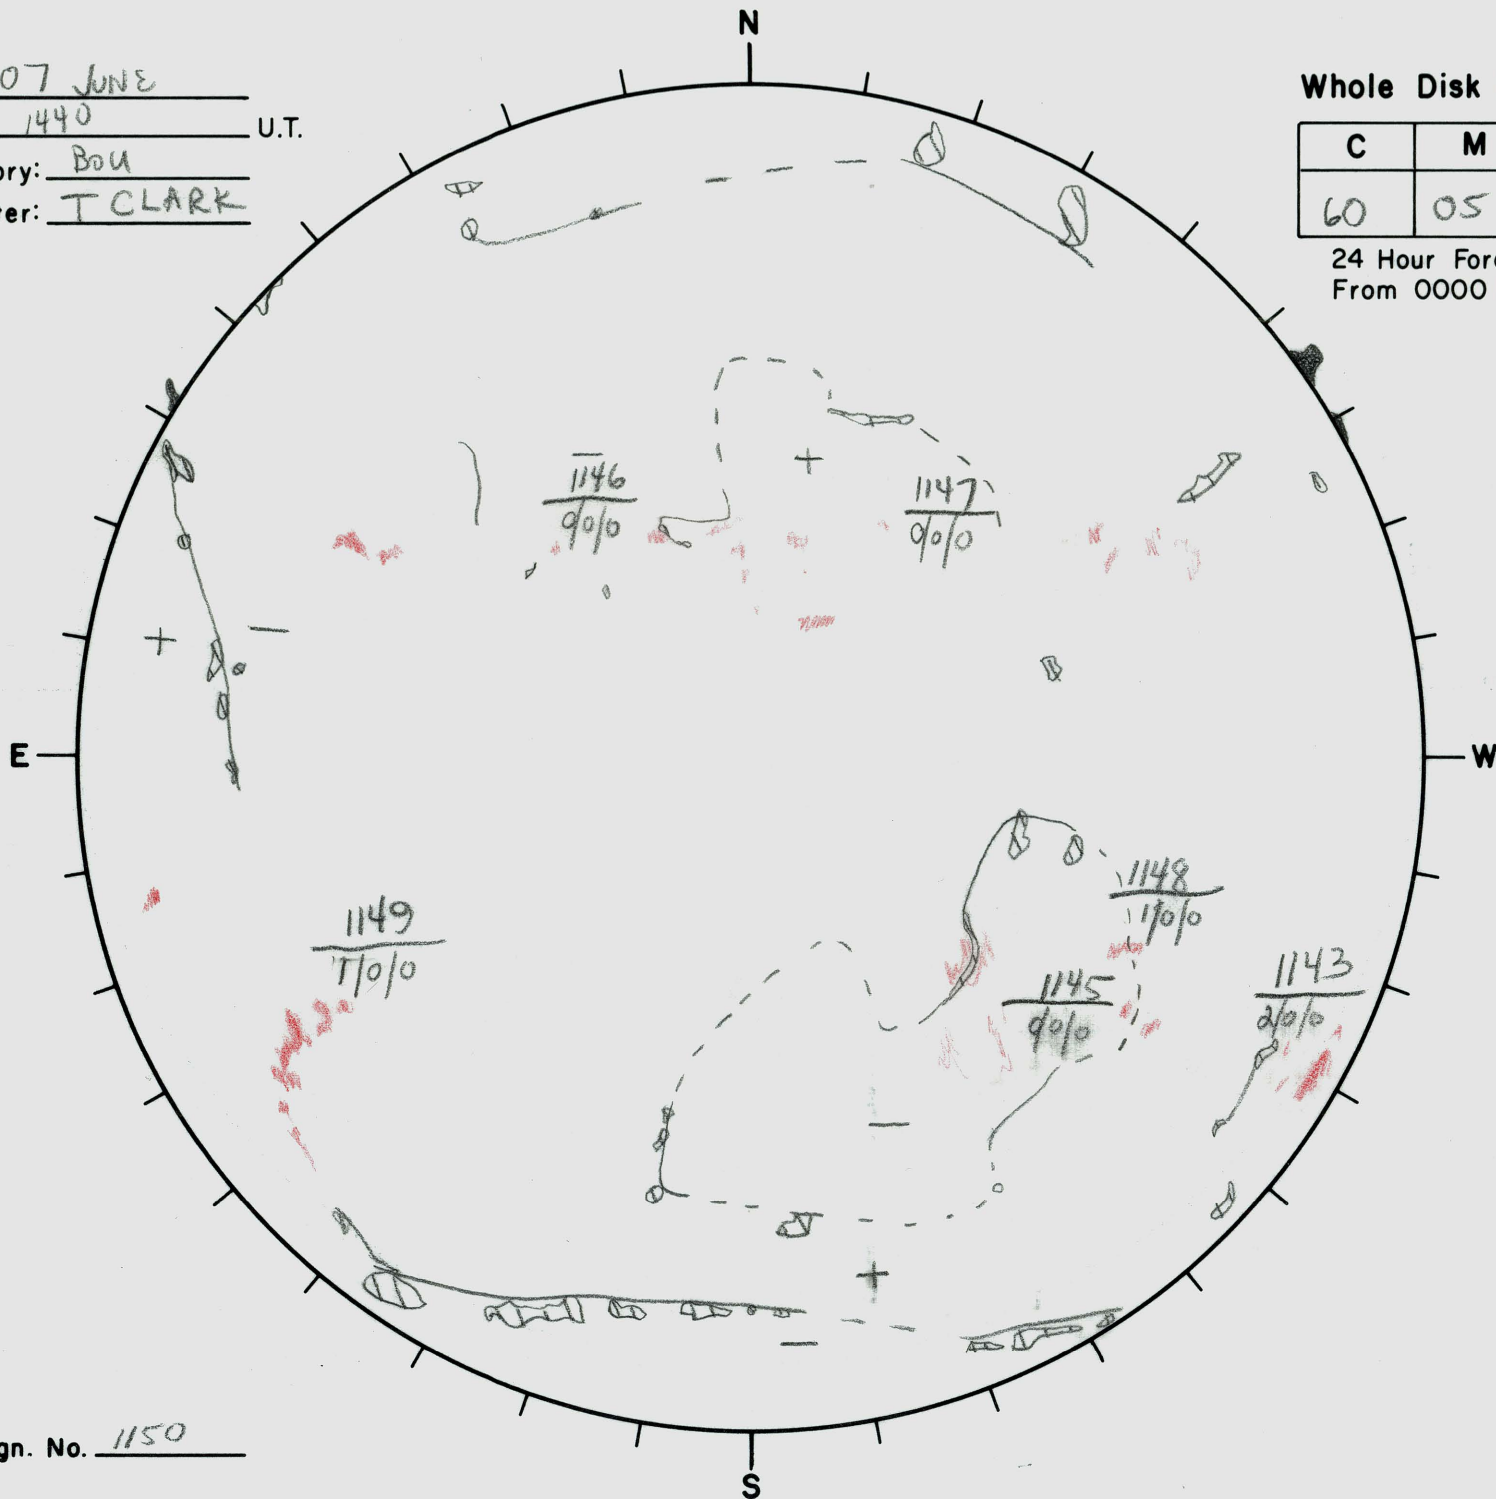

Date: 07 JUNE
 Time: 1440 U.T.
 Observatory: BOU
 Forecaster: T CLARK

Whole Disk Forecast

C	M	X
60	05	01

24 Hour Forecast
 From 0000 U.T. to 0000 U.T.

Next Rgn. No. 1150

L† _____
 B† _____