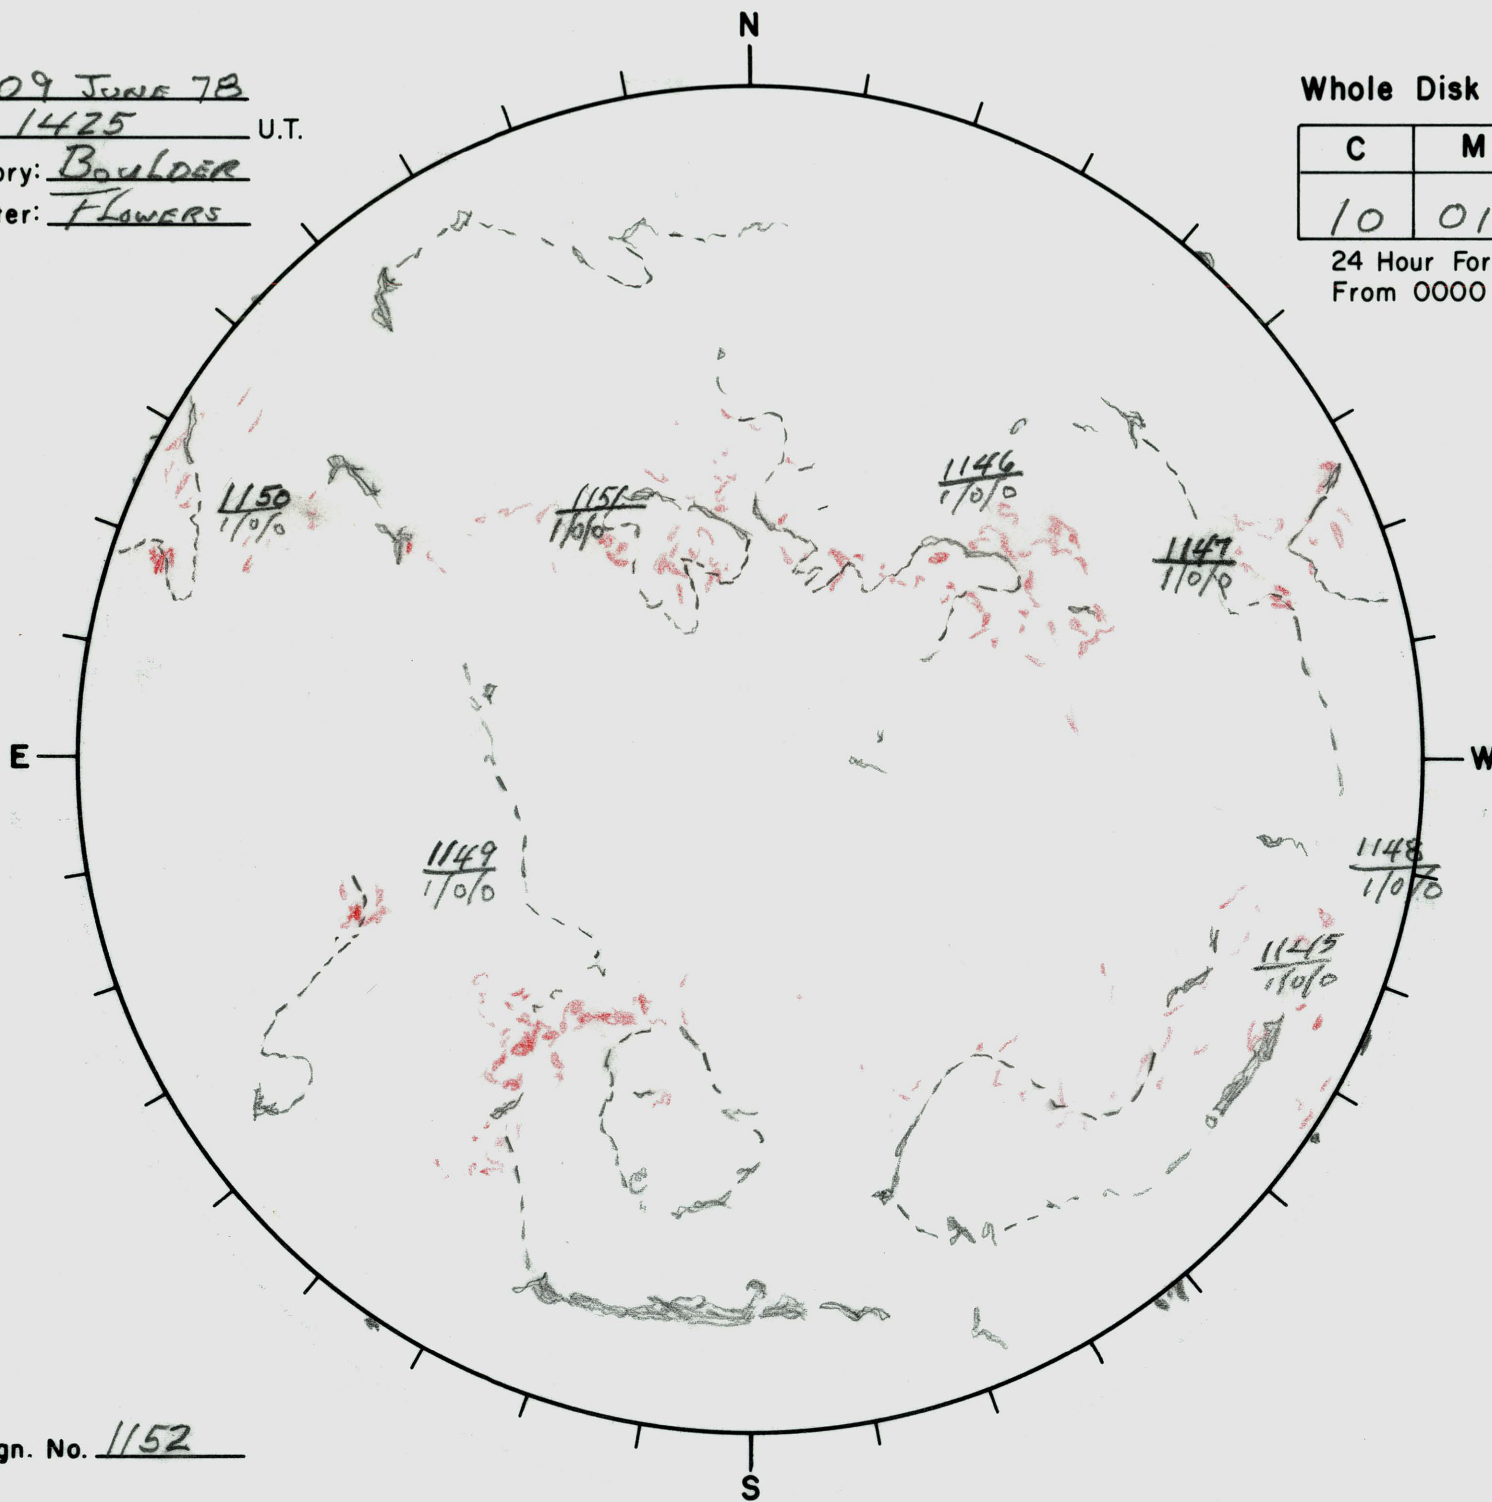

Date: 09 JUNE 78  
Time: 1425 U.T.  
Observatory: BOULDER  
Forecaster: FLOWERS

### Whole Disk Forecast

C	M	X
10	01	01

24 Hour Forecast  
From 0000 U.T. to 0000 U.T.

Next Rgn. No. 1152

L† 275  
B† +37