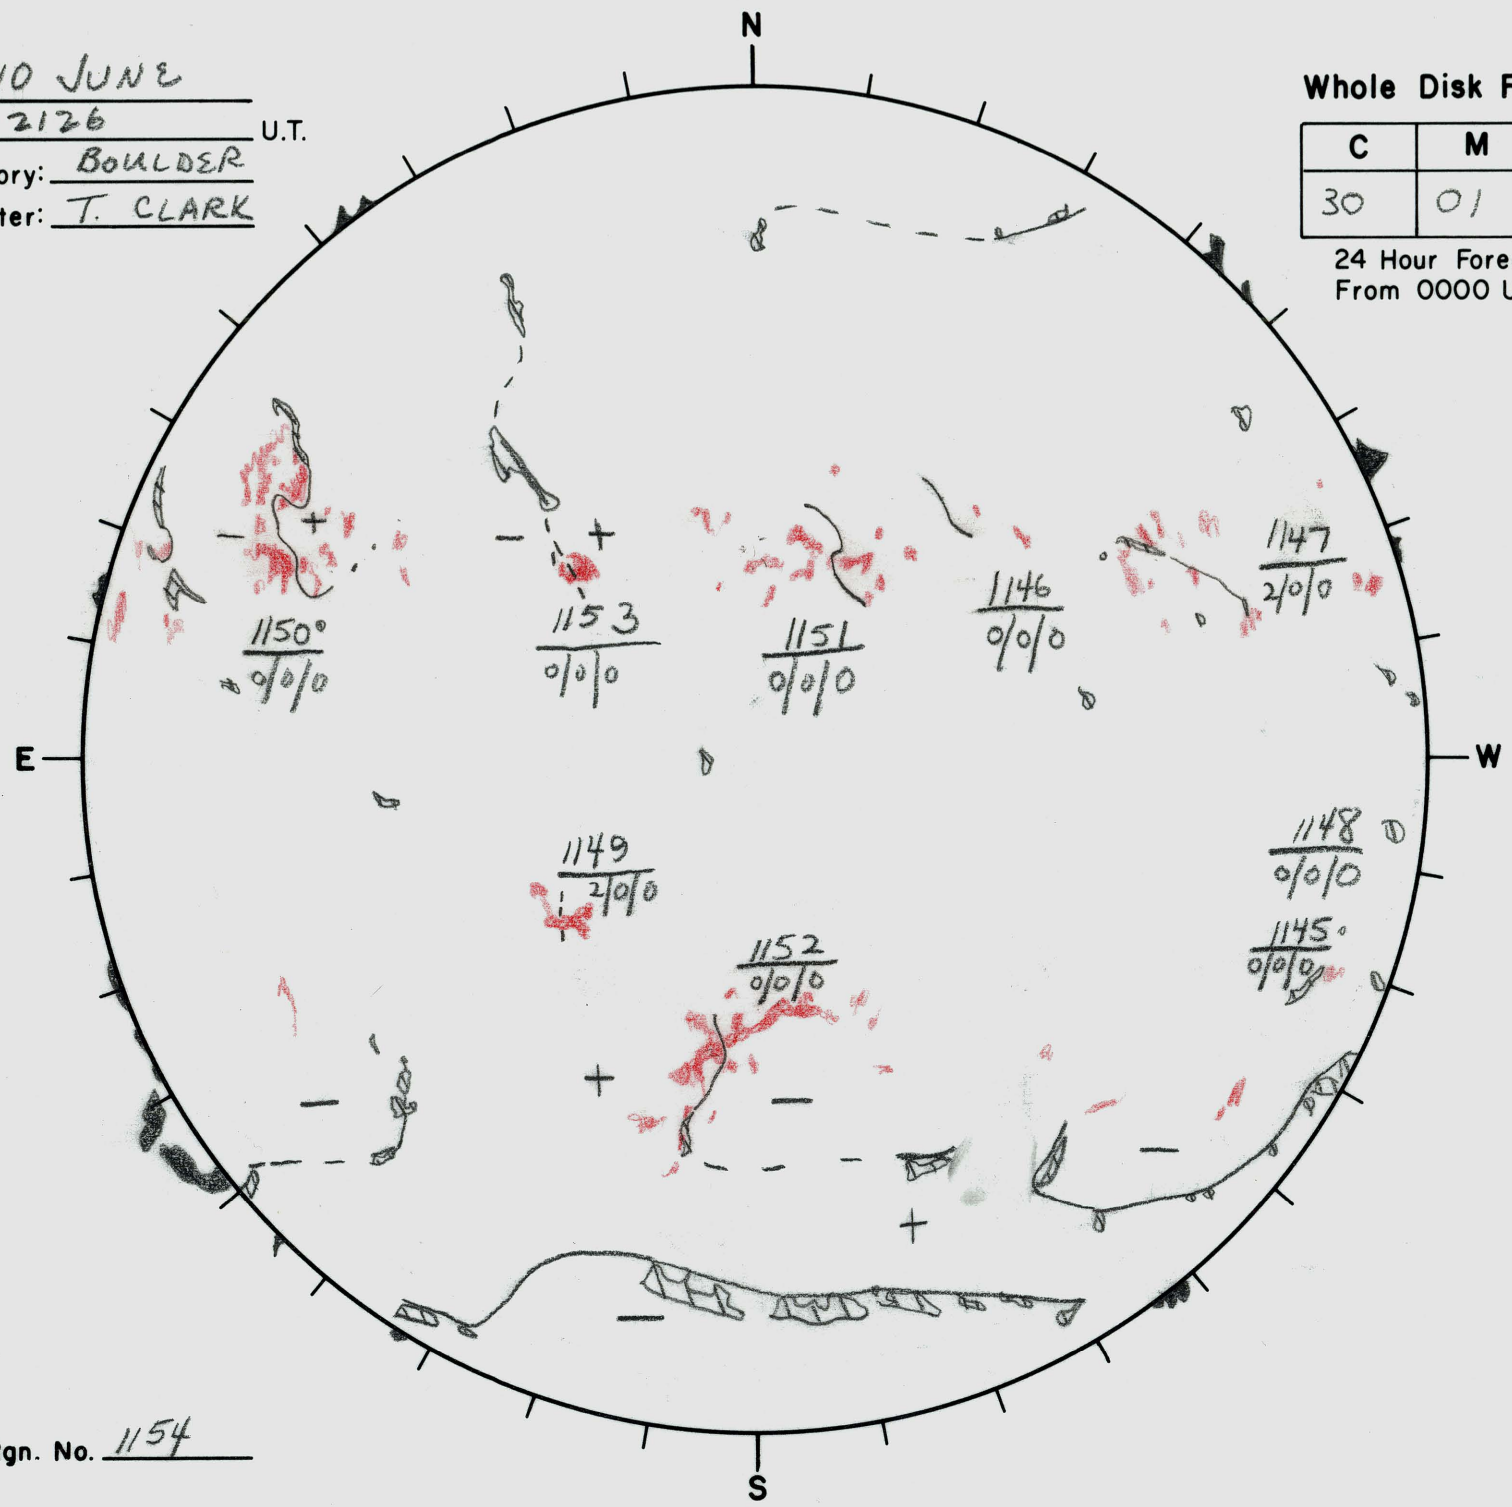

Date: 10 JUNE
 Time: 2126 U.T.
 Observatory: BOULDER
 Forecaster: T. CLARK

Whole Disk Forecast

C	M	X
30	01	01

24 Hour Forecast
 From 0000 U.T. to 0000 U.T.

Next Rgn. No. 1154

L† _____
 B† _____