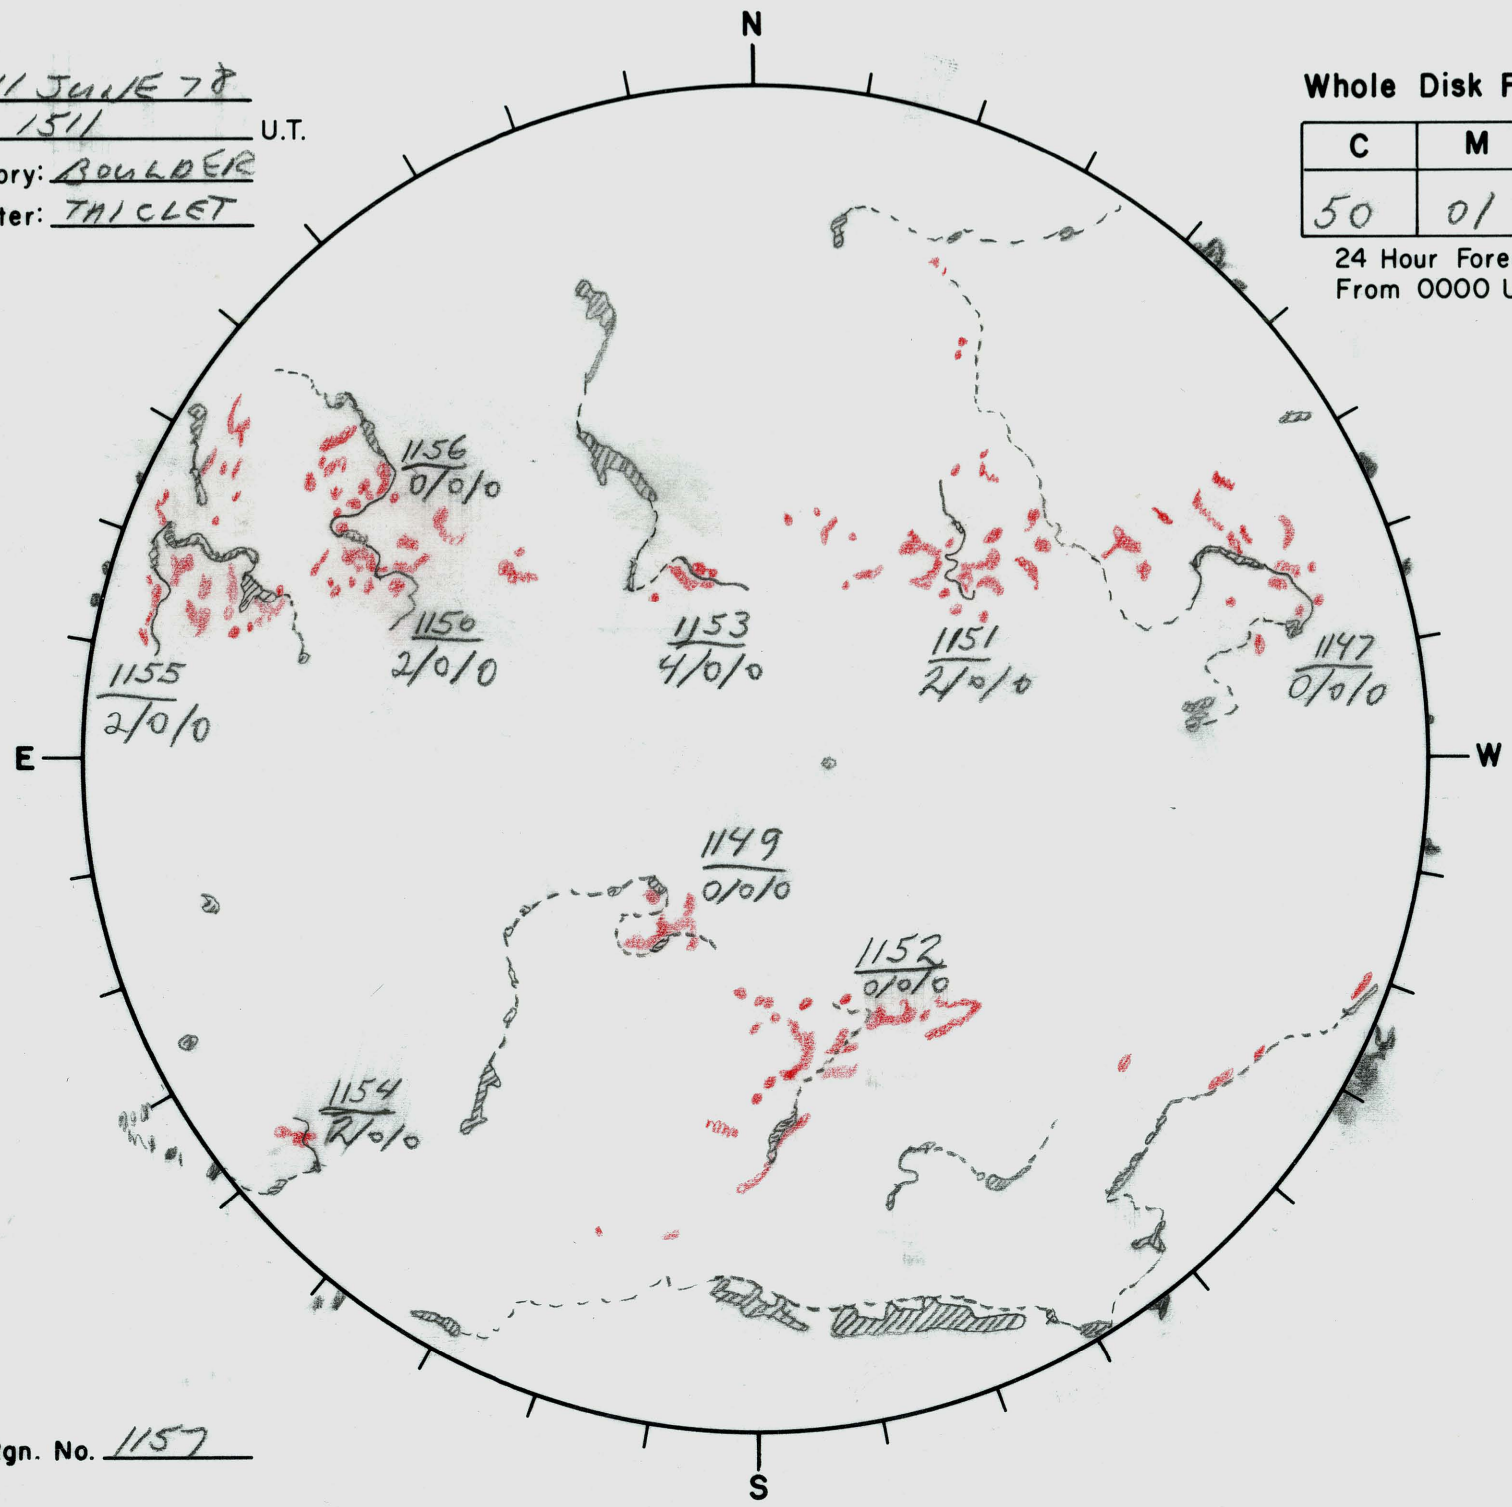

Date: 11 JUNE 78
 Time: 1511 U.T.
 Observatory: BOULDER
 Forecaster: THICLET

Whole Disk Forecast

C	M	X
50	01	01

24 Hour Forecast
 From 0000 U.T. to 0000 U.T.

Next Rgn. No. 1157

L† 248.78
 B† .50