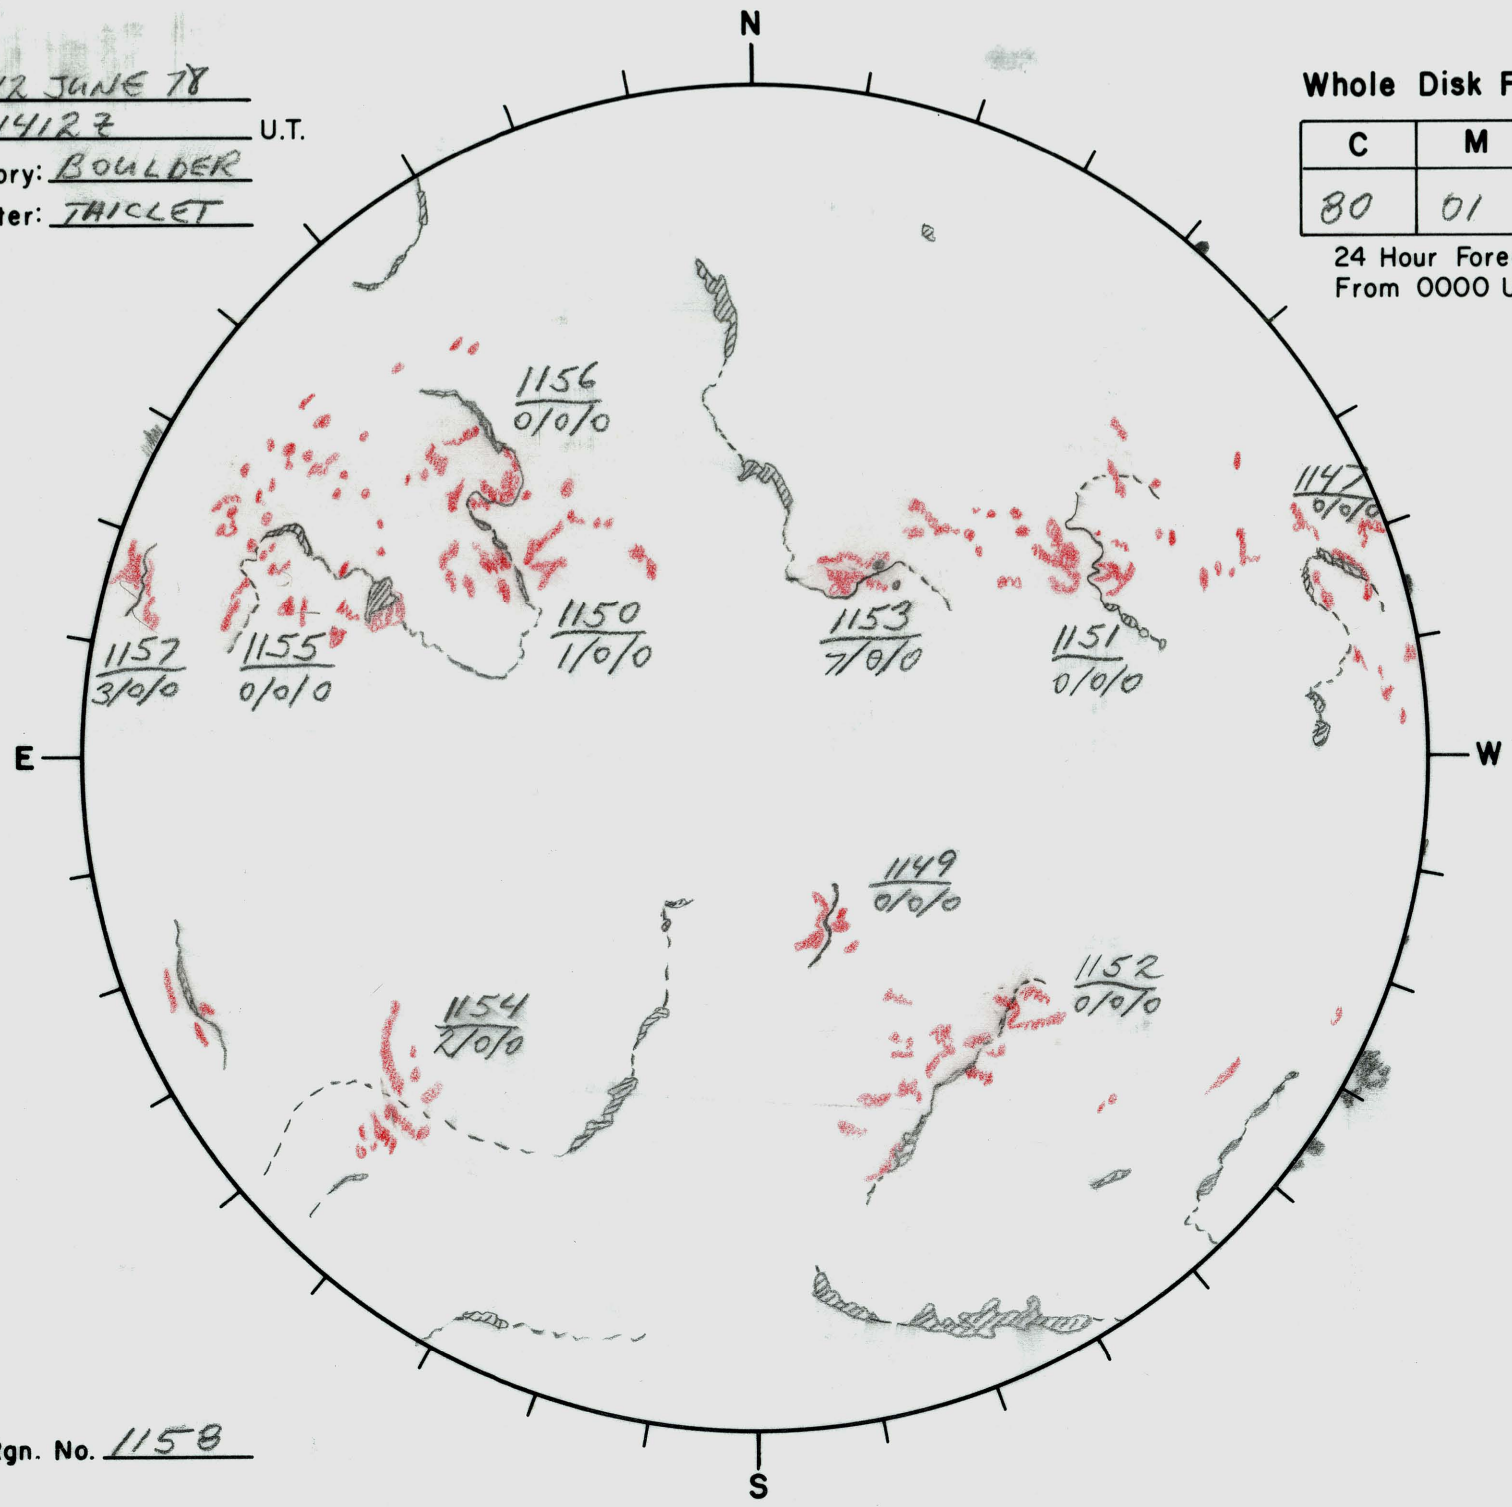

Date: 12 JUNE 78
 Time: 1412Z U.T.
 Observatory: BOULDER
 Forecaster: THICLET

Whole Disk Forecast

C	M	X
80	01	01

24 Hour Forecast
 From 0000 U.T. to 0000 U.T.

Next Rgn. No. 1158

L_t 236.0
 B_t +0.73