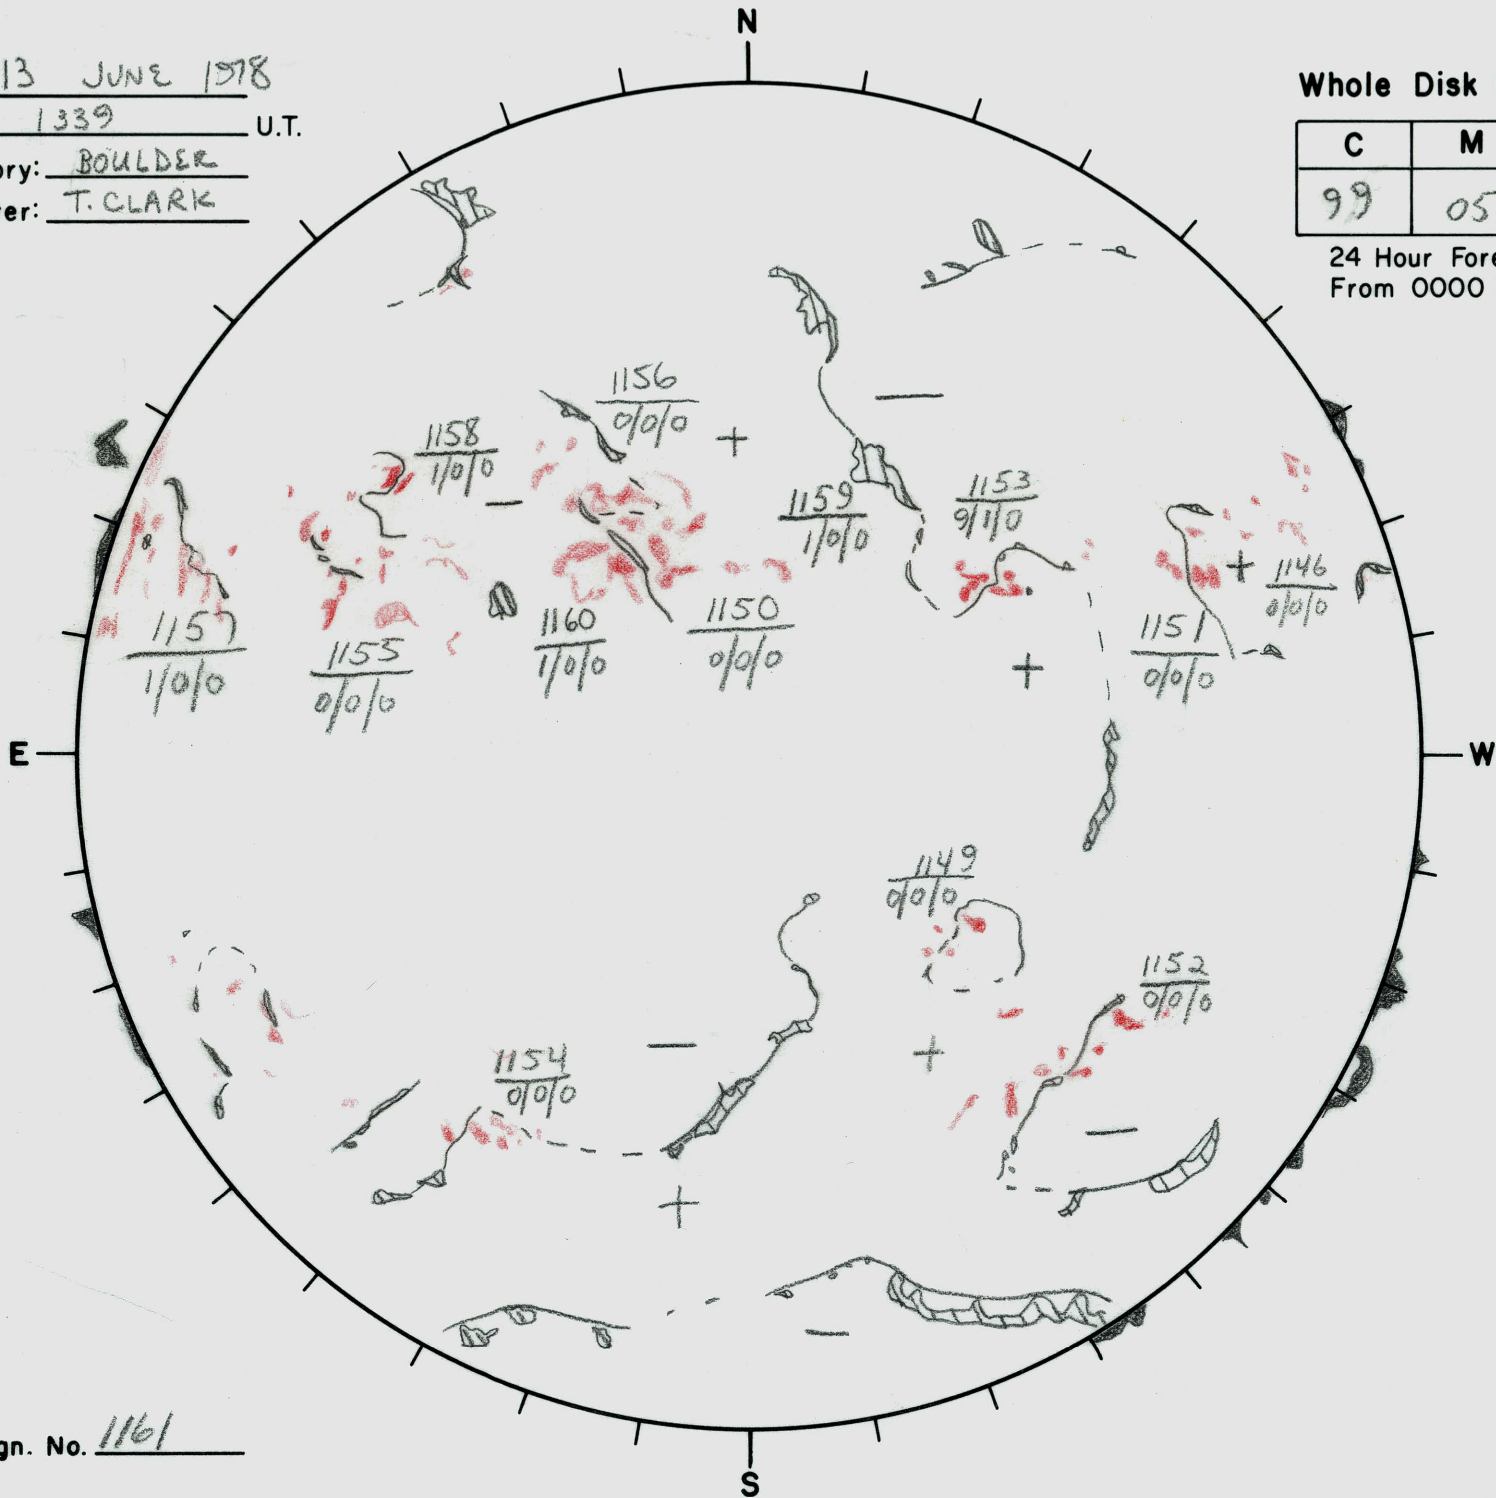

Date: 13 JUNE 1978
 Time: 1339 U.T.
 Observatory: BOULDER
 Forecaster: T. CLARK

Whole Disk Forecast

C	M	X
99	05	01

24 Hour Forecast
 From 0000 U.T. to 0000 U.T.

Next Rgn. No. 1161

L† _____
 B† _____