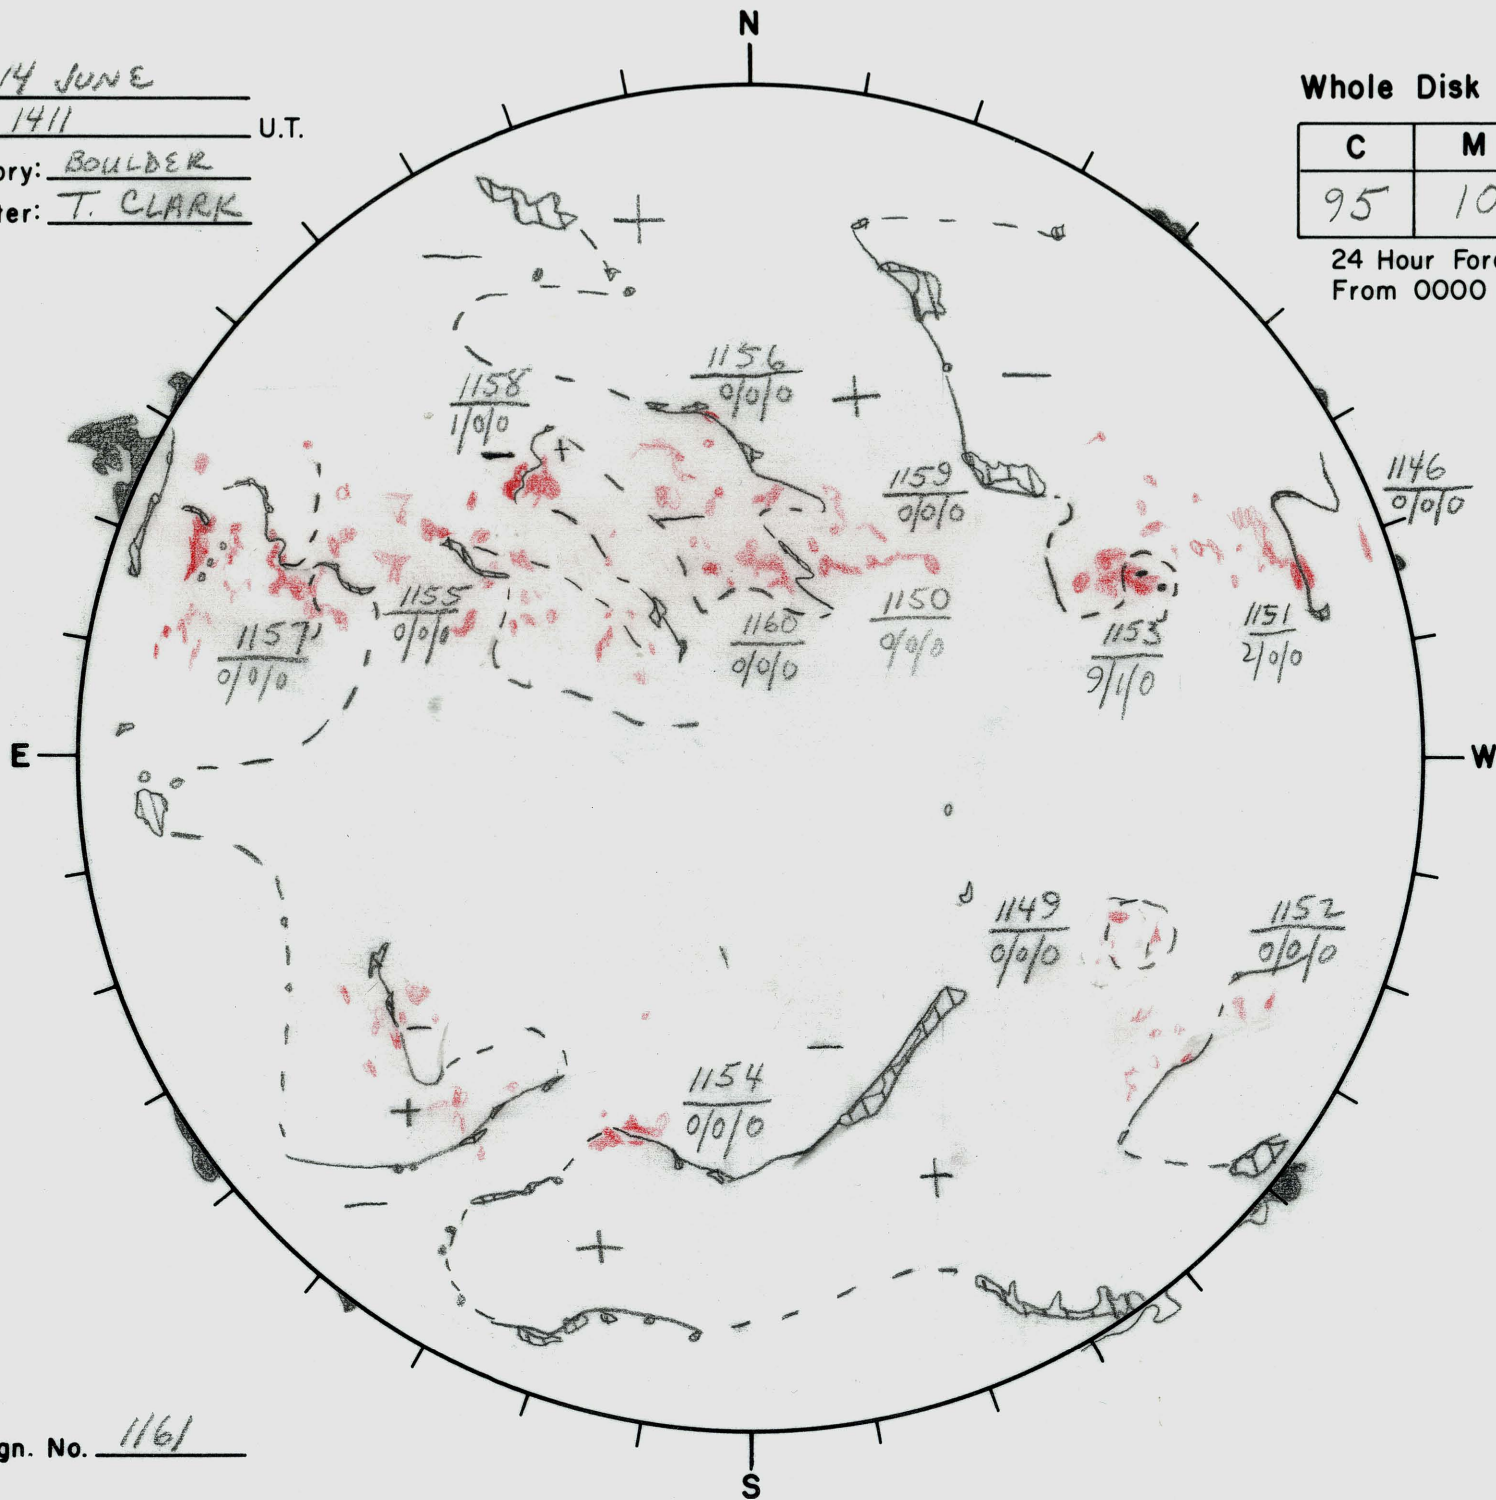

Date: 14 JUNE  
 Time: 1411 U.T.  
 Observatory: BOULDER  
 Forecaster: T. CLARK

**Whole Disk Forecast**

C	M	X
95	10	01

24 Hour Forecast  
 From 0000 U.T. to 0000 U.T.

Next Rgn. No. 1161

L† \_\_\_\_\_  
 B† \_\_\_\_\_