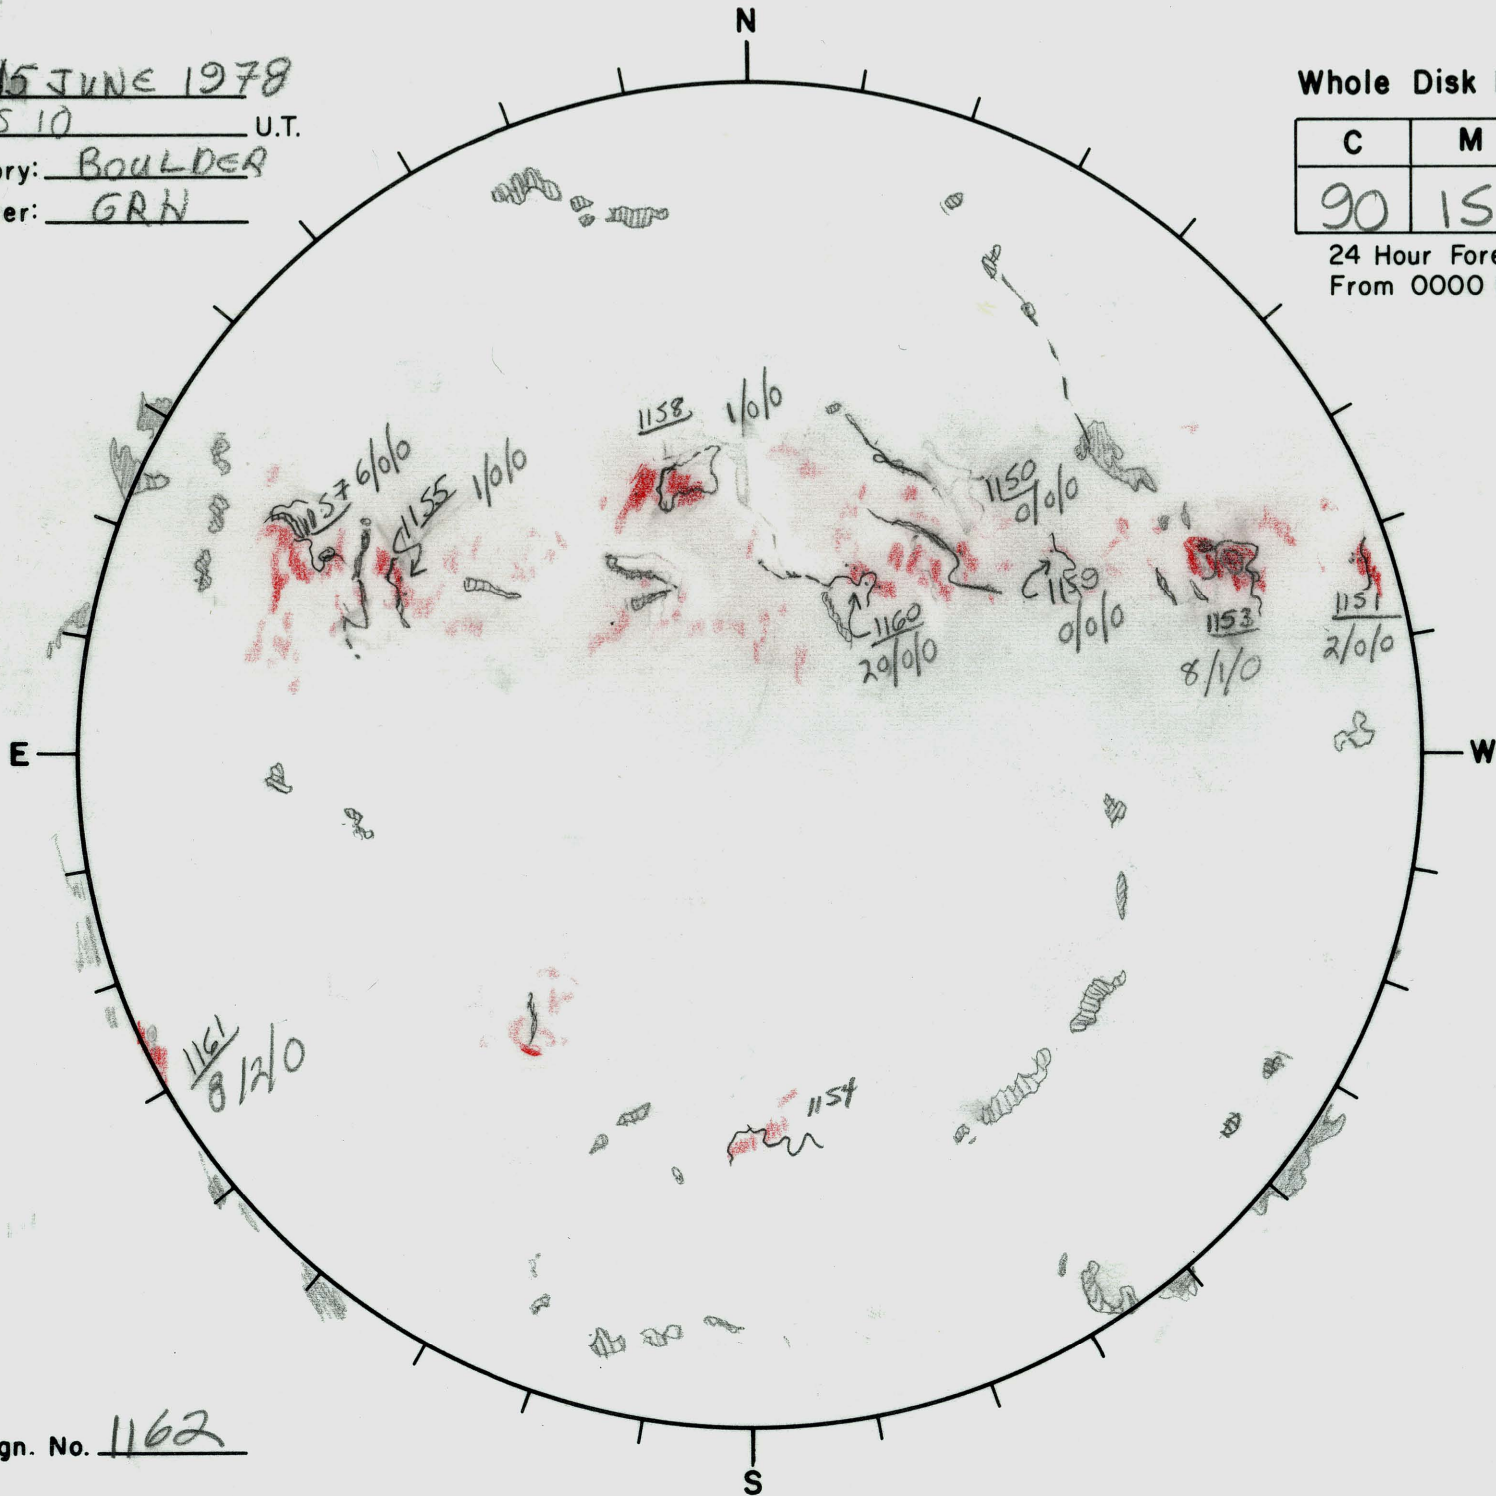

Date: 15 JUNE 1978
 Time: 15 10 U.T.
 Observatory: BOULDER
 Forecaster: GRN

Whole Disk Forecast

C	M	X
90	15	01

24 Hour Forecast
 From 0000 U.T. to 0000 U.T.

Next Rgn. No. 1162

L↑ _____
 B↑ _____