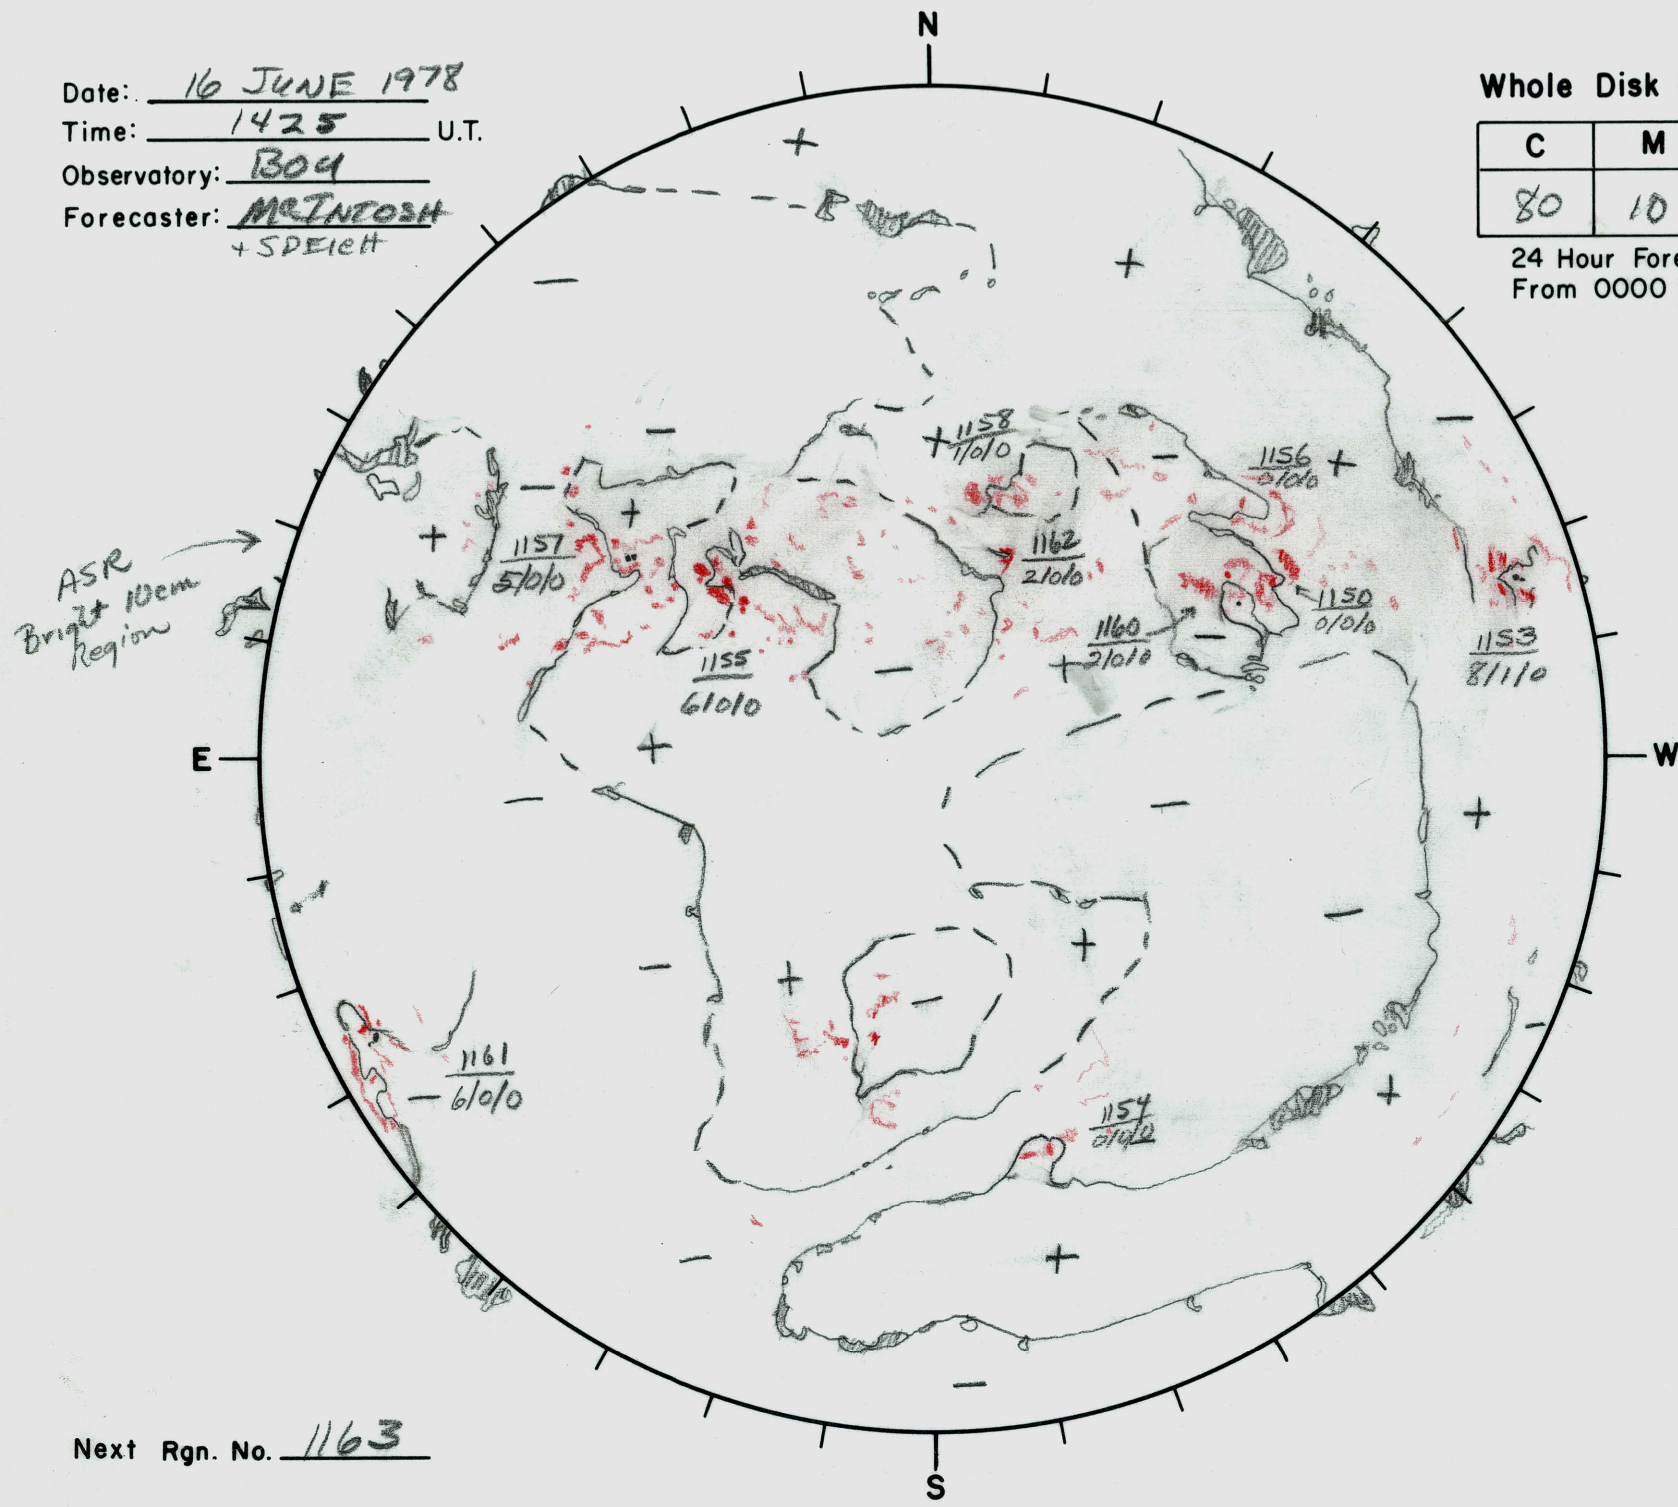

Date: 16 JUNE 1978
 Time: 1425 U.T.
 Observatory: 1304
 Forecaster: MCINTOSH
+ SPELTT

Whole Disk Forecast

C	M	X
80	10	01

24 Hour Forecast
 From 0000 U.T. to 0000 U.T.

Next Rgn. No. 1163

L_t 182
 B_t -1.2