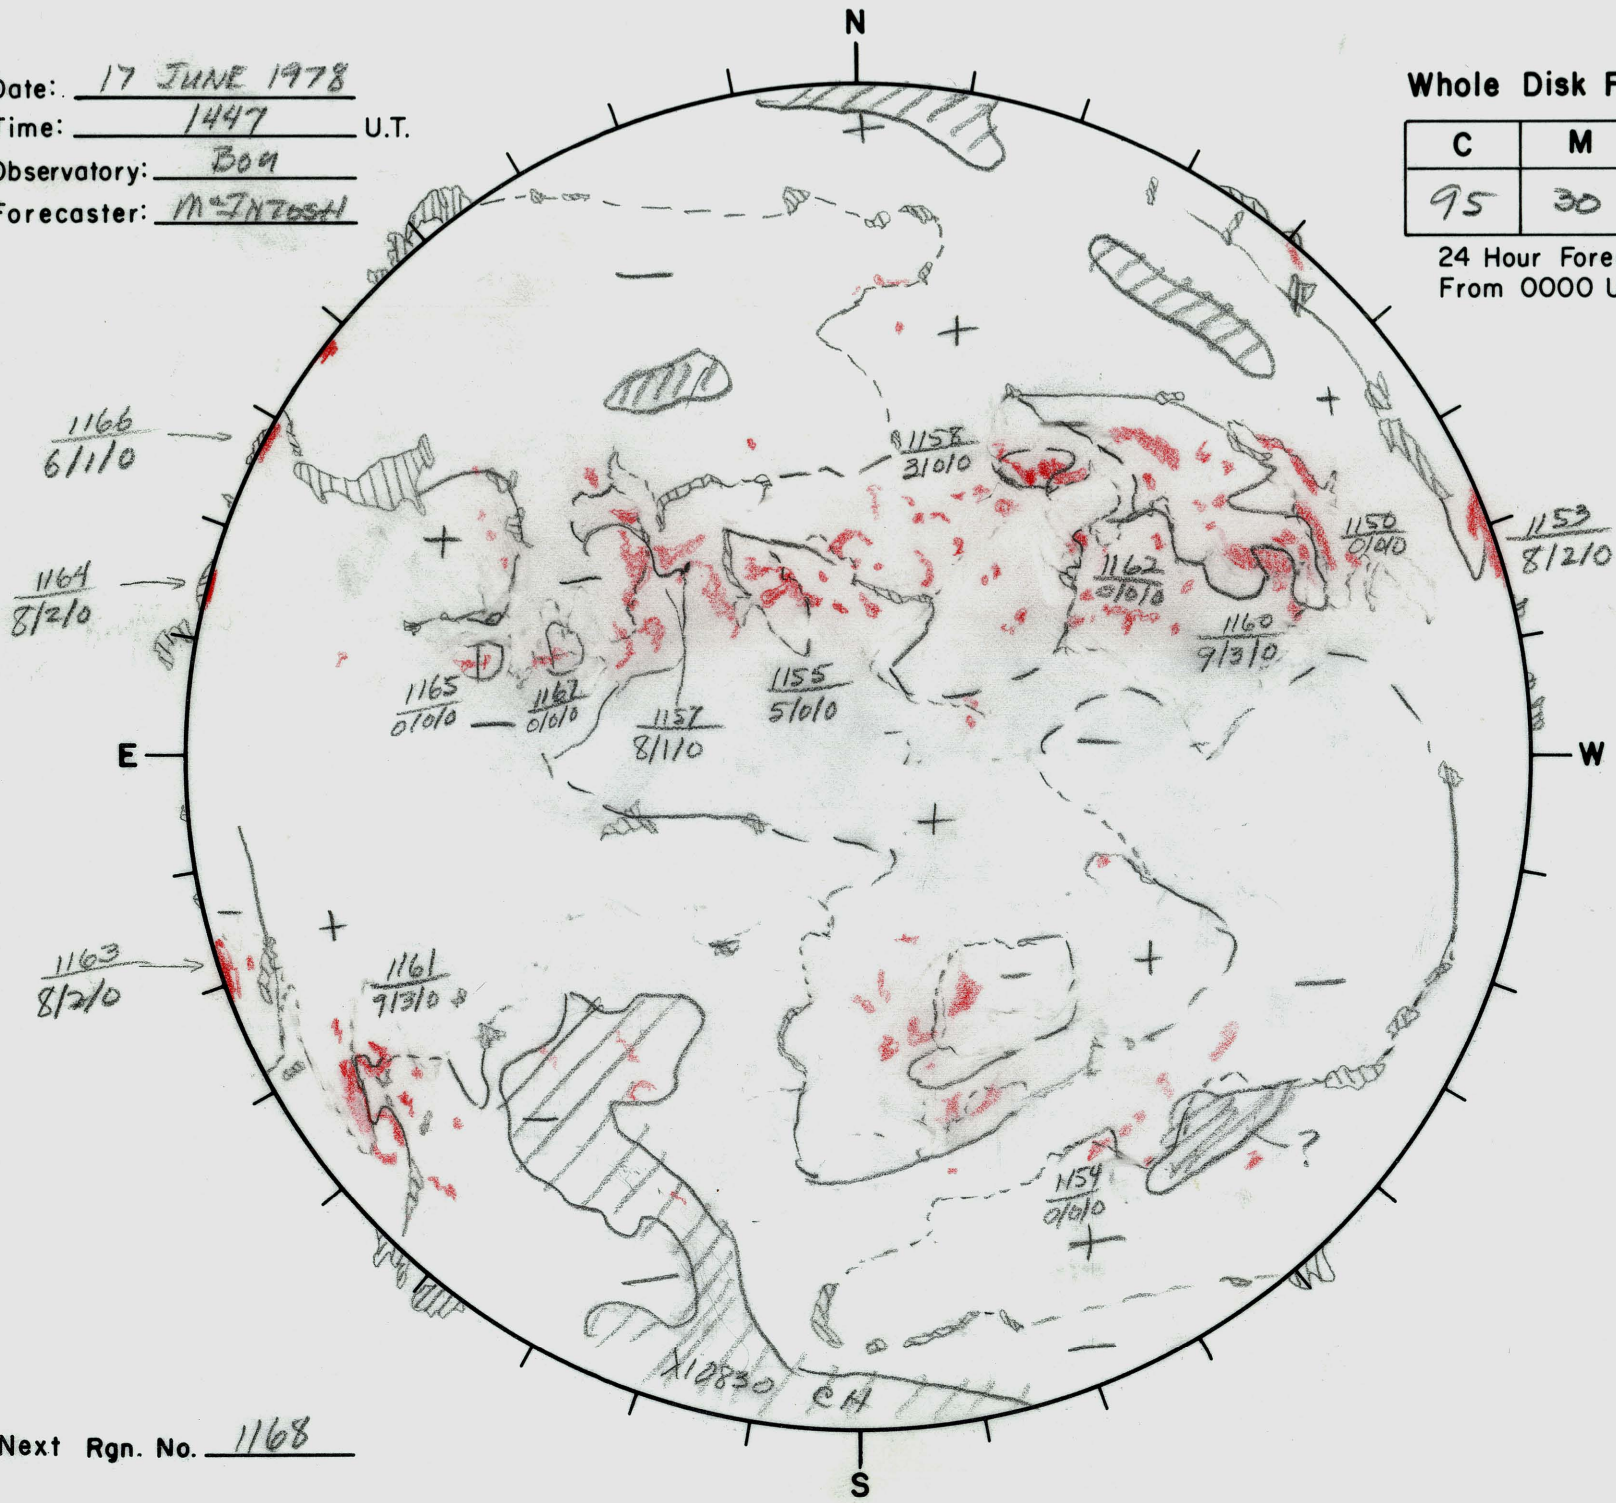

Date: 17 JUNE 1978  
 Time: 1447 U.T.  
 Observatory: B09  
 Forecaster: M. INTOSH

**Whole Disk Forecast**

C	M	X
95	30	01

24 Hour Forecast  
 From 0000 U.T. to 0000 U.T.

Next Rgn. No. 1168

L† 169  
 B† -6