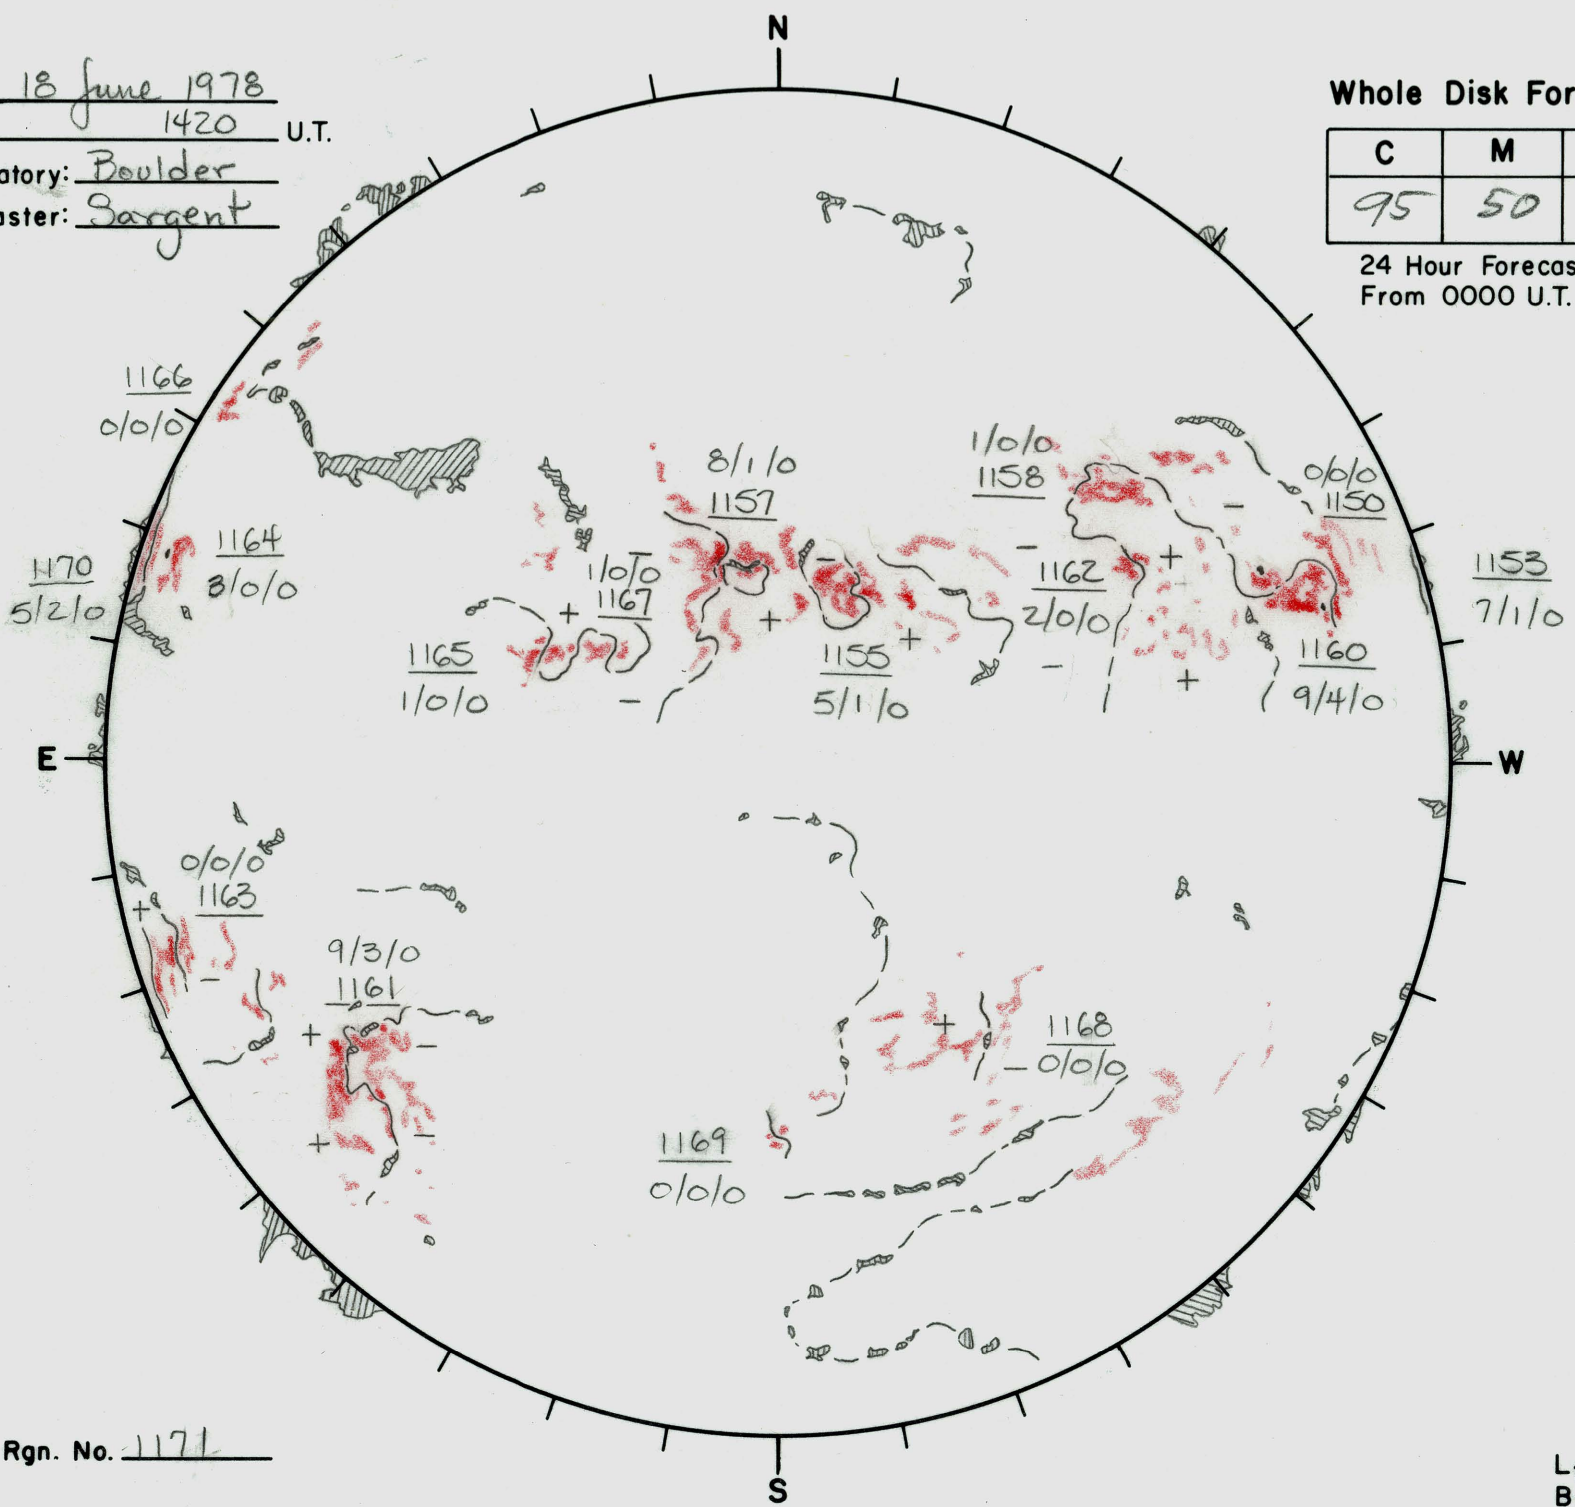

Date: 18 June 1978
 Time: 1420 U.T.
 Observatory: Boulder
 Forecaster: Sargent

Whole Disk Forecast

C	M	X
95	50	05

24 Hour Forecast
 From 0000 U.T. to 0000 U.T.

Next Rgn. No. 1171

L_t 156°
 B_t +1