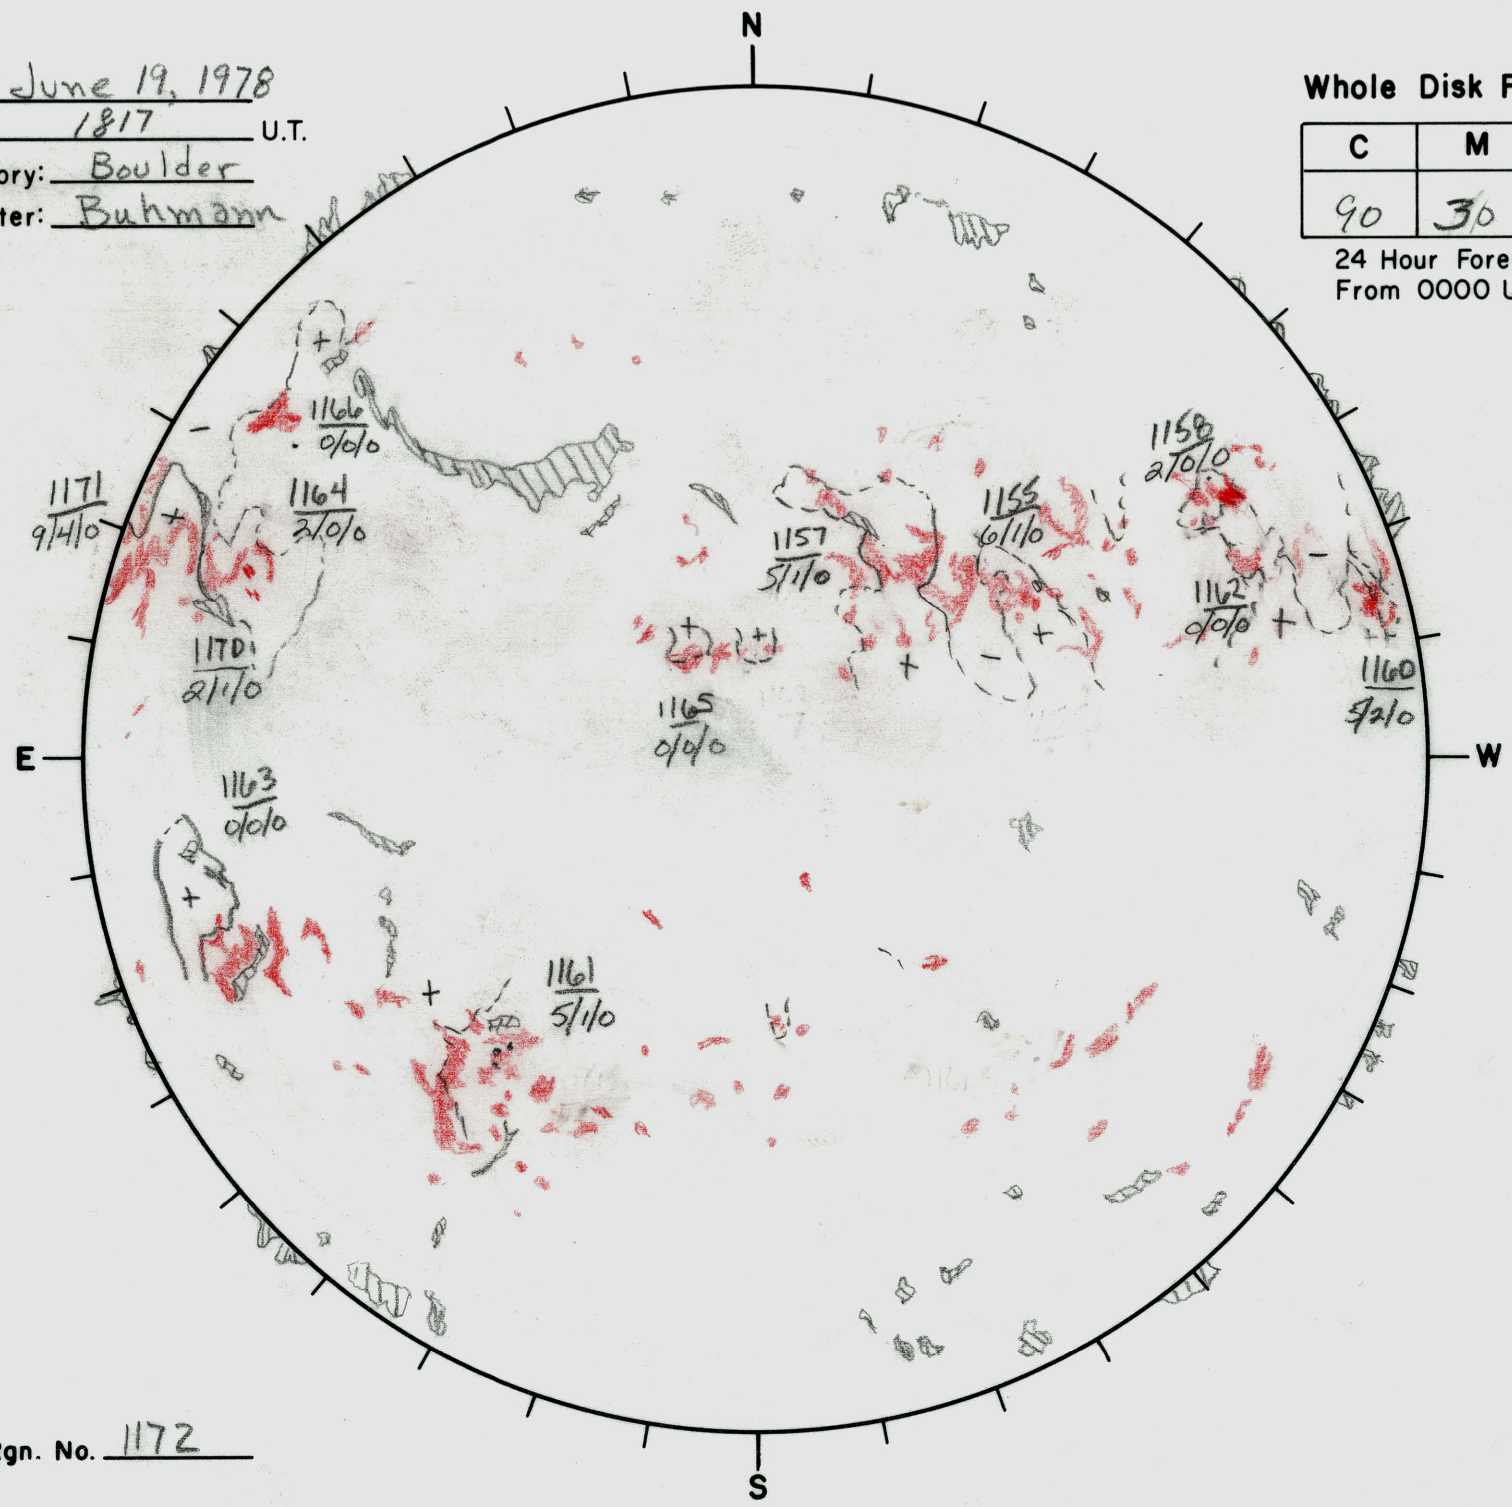

Date: June 19, 1978
 Time: 1817 U.T.
 Observatory: Boulder
 Forecaster: Buhmann

Whole Disk Forecast

C	M	X
90	30	05

24 Hour Forecast
 From 0000 U.T. to 0000 U.T.

Next Rgn. No. 1172

L† 140°
 B† +1