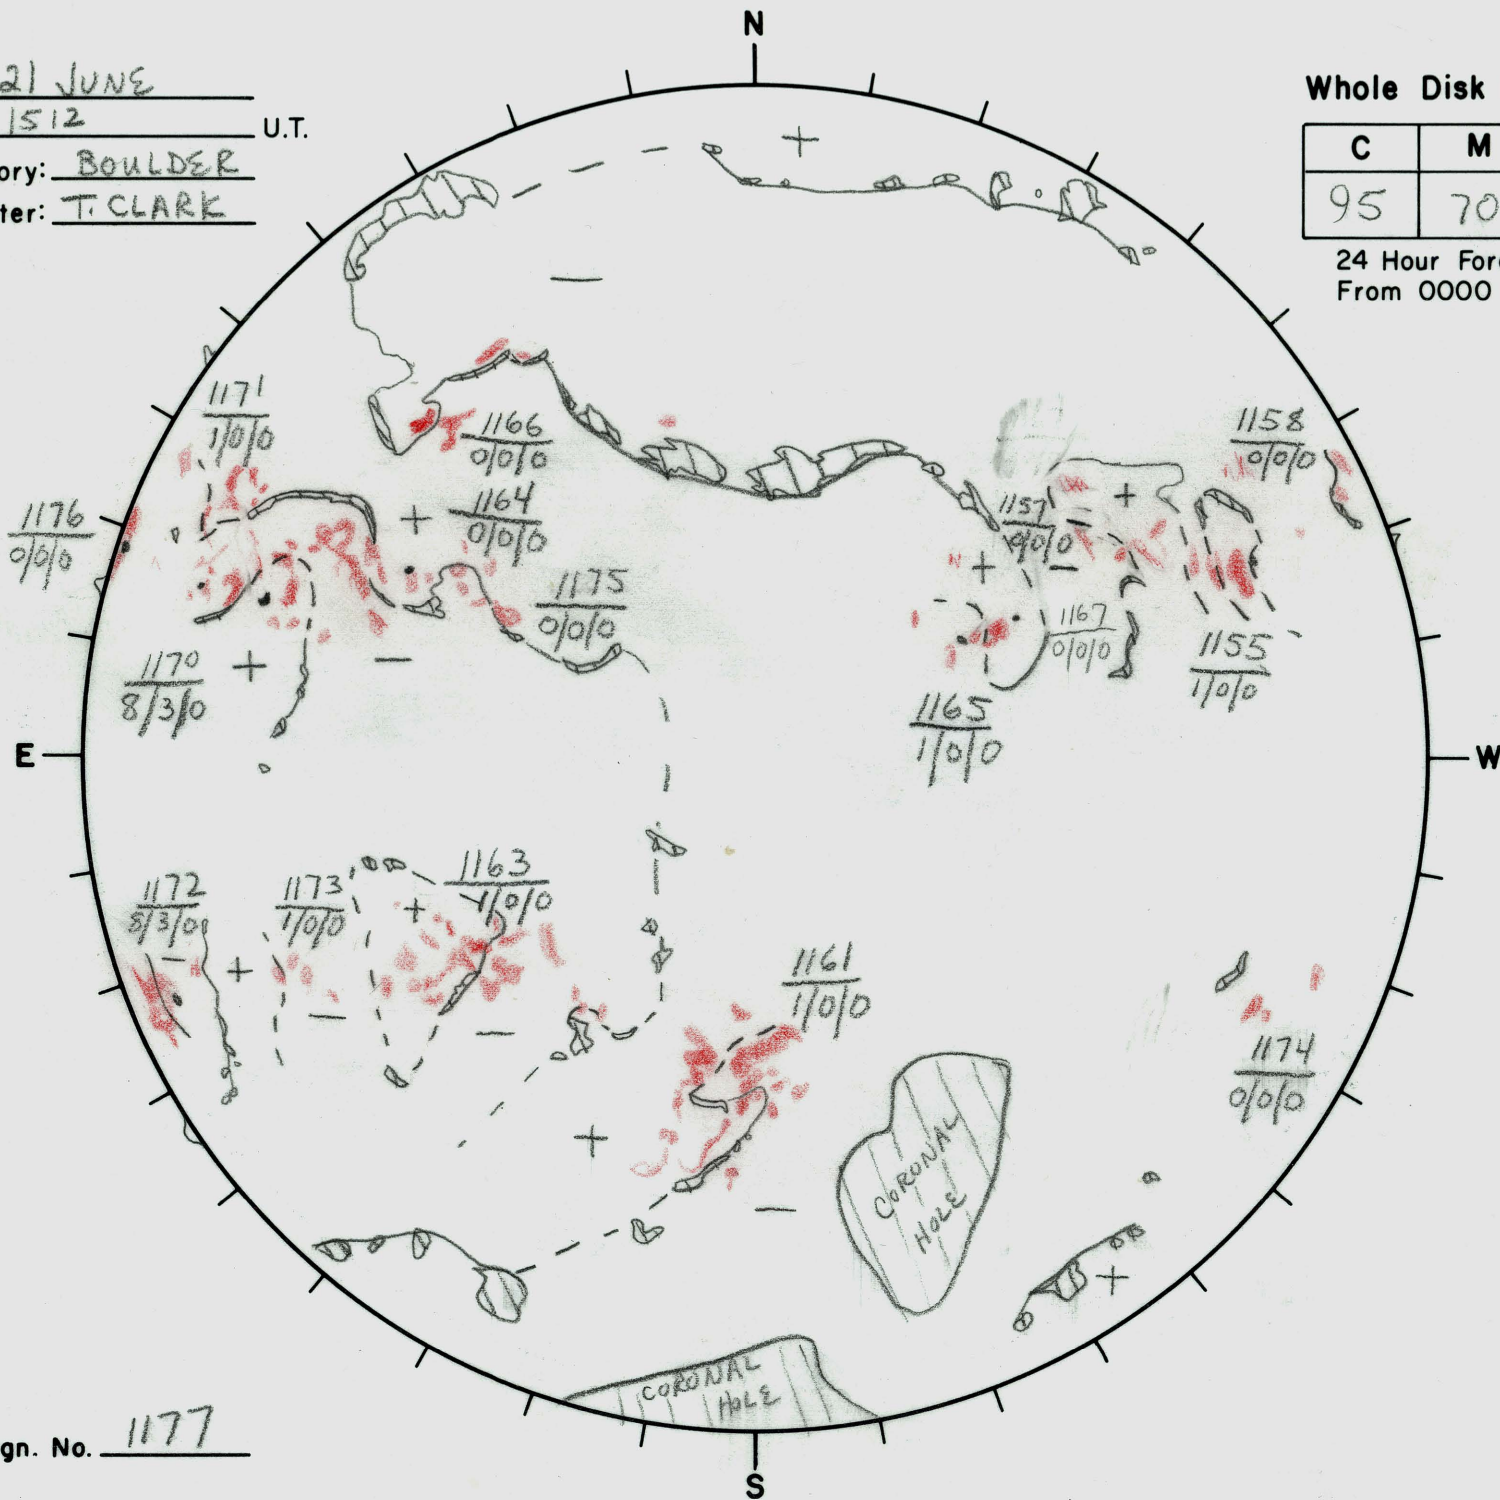

Date: 21 JUNE  
 Time: 1512 U.T.  
 Observatory: BOULDER  
 Forecaster: T. CLARK

Whole Disk Forecast

C	M	X
95	70	10

24 Hour Forecast  
 From 0000 U.T. to 0000 U.T.

Next Rgn. No. 1177

L↑ \_\_\_\_\_  
 B↑ \_\_\_\_\_