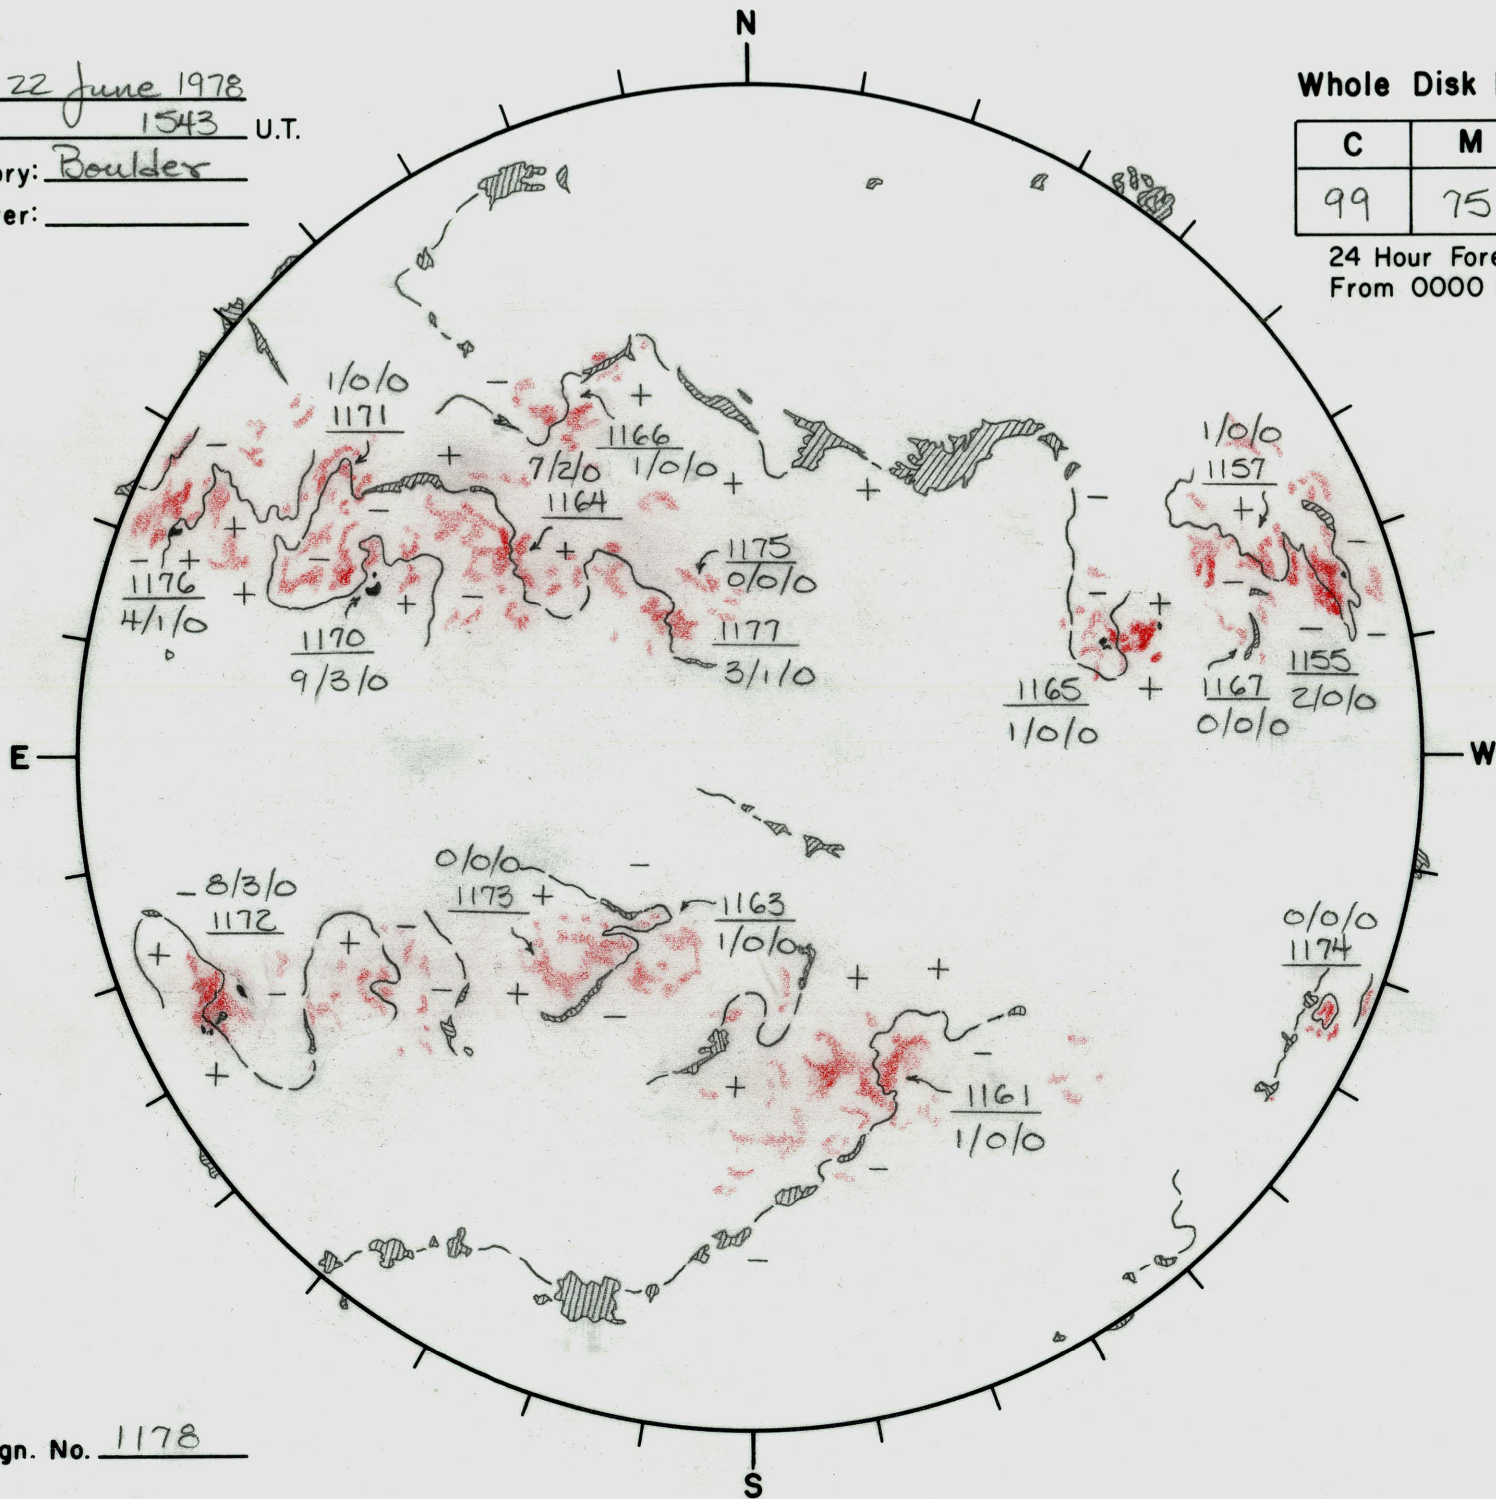

Date: 22 June 1978
 Time: 1543 U.T.
 Observatory: Boulder
 Forecaster: _____

Whole Disk Forecast

C	M	X
99	75	15

24 Hour Forecast
 From 0000 U.T. to 0000 U.T.

Next Rgn. No. 1178

L† 102°
 B† +2