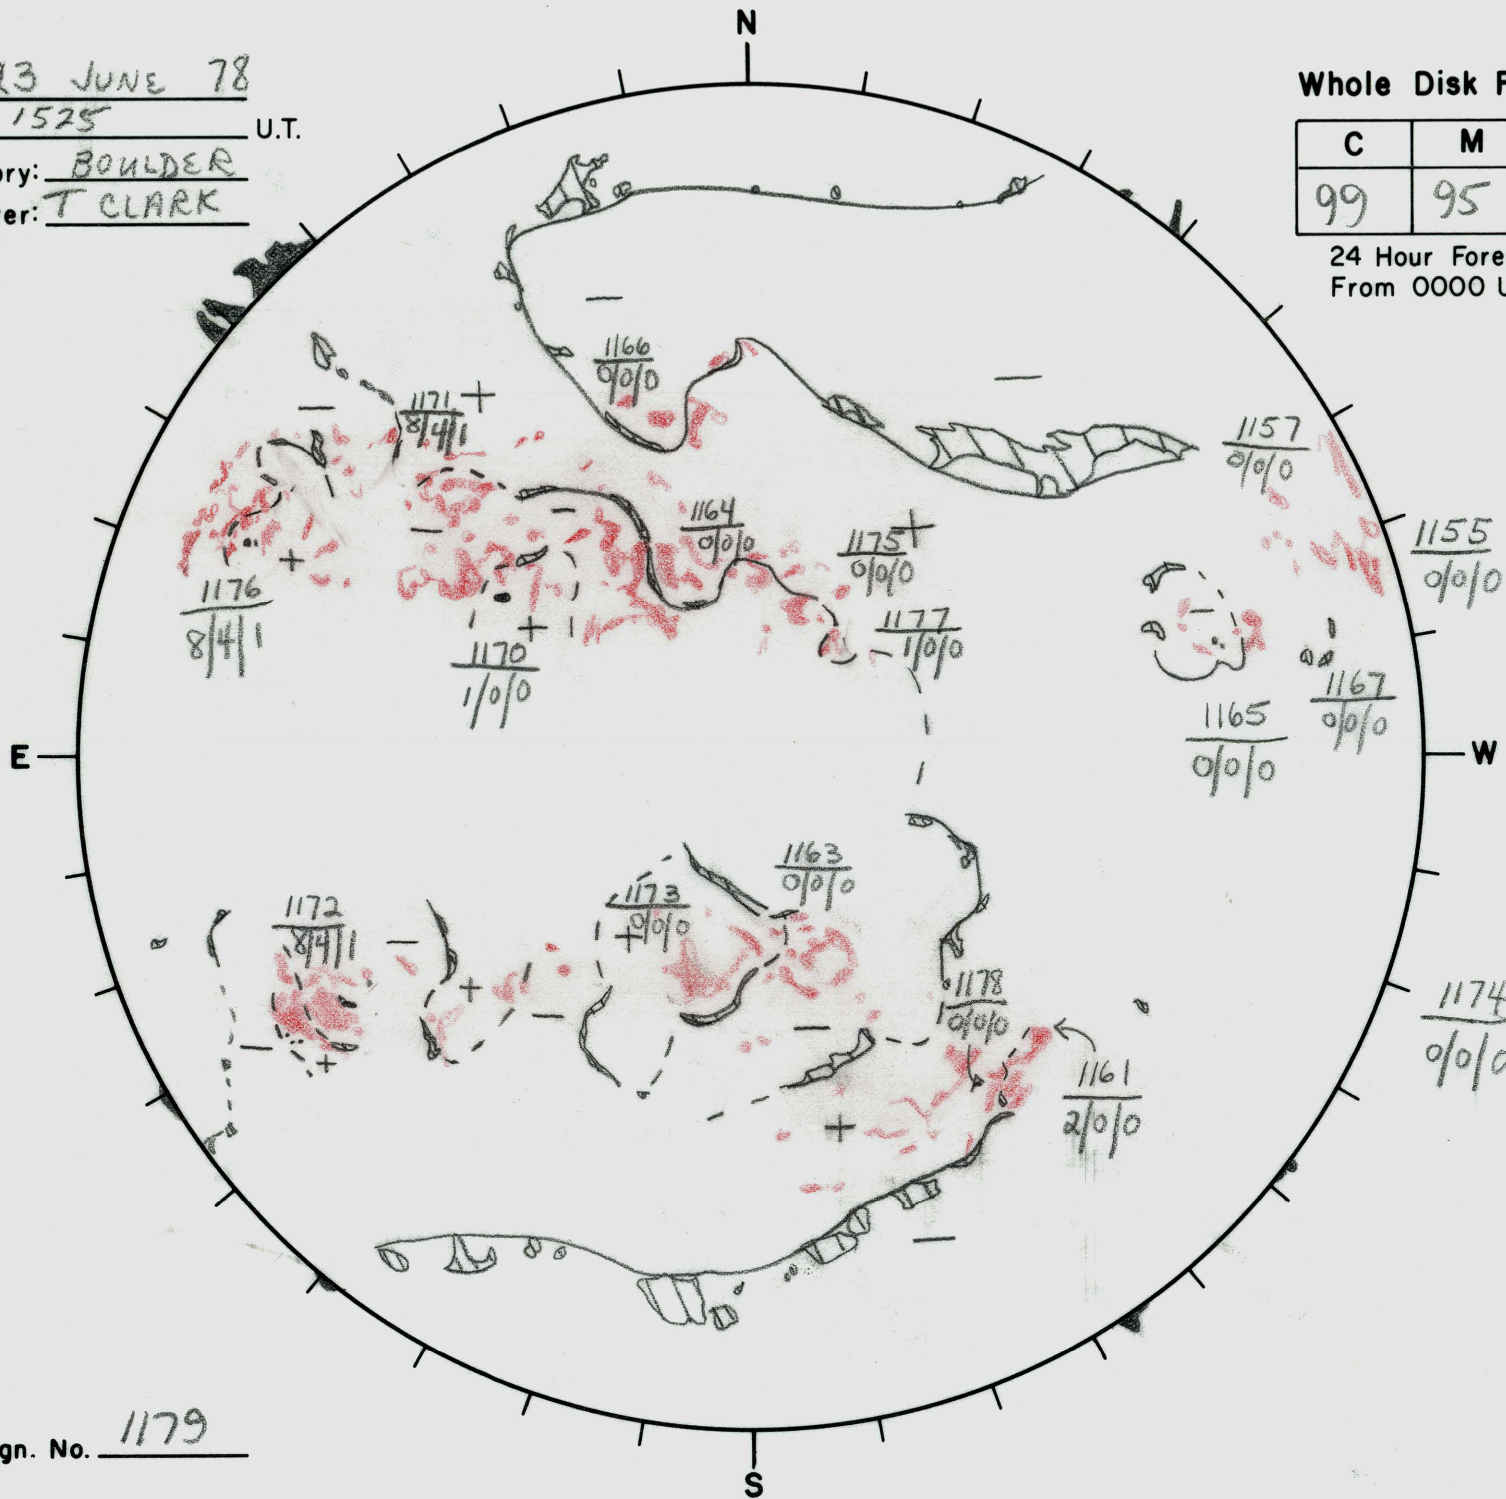

Date: 23 JUNE 78  
 Time: 1525 U.T.  
 Observatory: BOULDER  
 Forecaster: T CLARK

**Whole Disk Forecast**

C	M	X
99	95	25

24 Hour Forecast  
 From 0000 U.T. to 0000 U.T.

Next Rgn. No. 1179

L<sub>t</sub> \_\_\_\_\_  
 B<sub>t</sub> \_\_\_\_\_