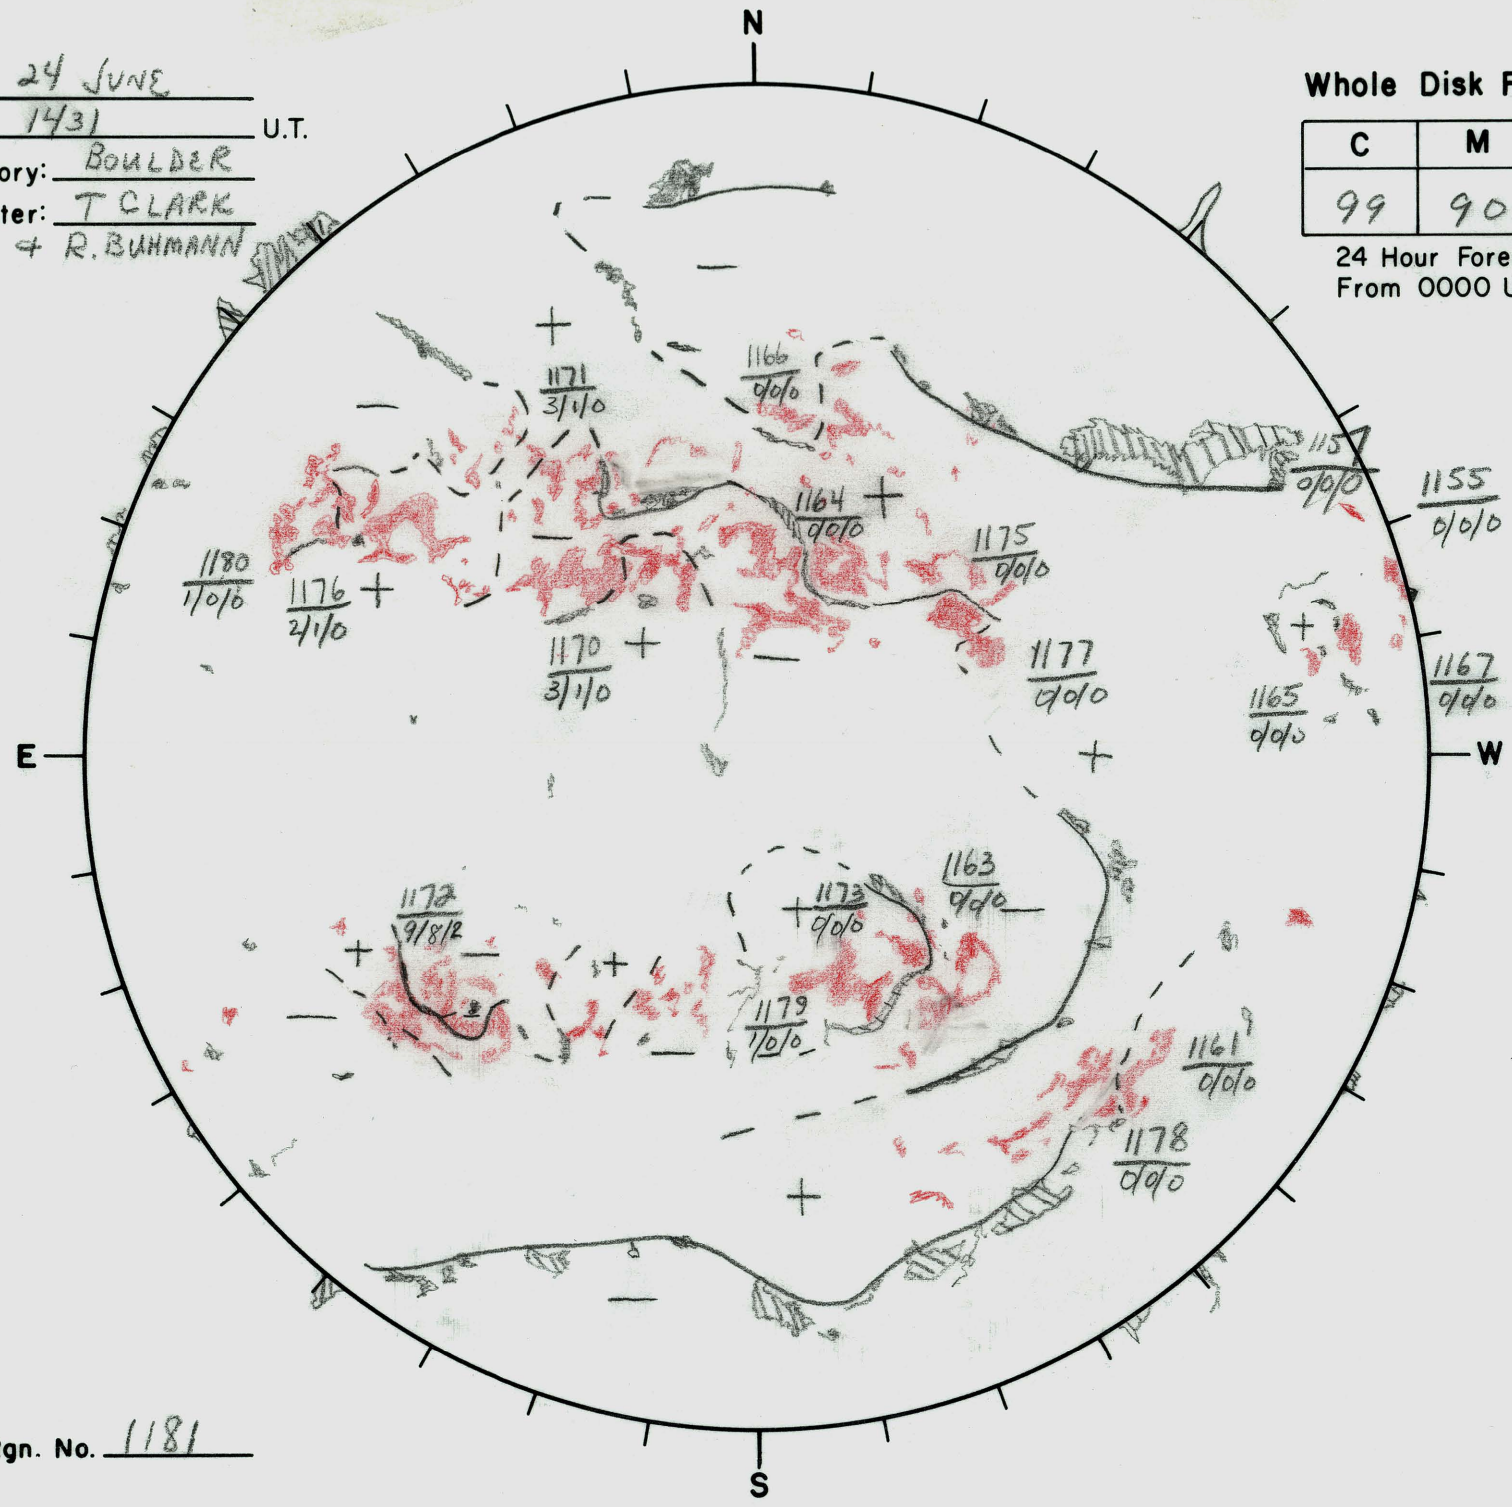

Date: 24 JUNE
 Time: 1431 U.T.
 Observatory: BOULDER
 Forecaster: T CLARK
 + R. BUHMANN

Whole Disk Forecast

| C | M | X |
|----|----|----|
| 99 | 90 | 25 |

24 Hour Forecast
 From 0000 U.T. to 0000 U.T.

Next Rgn. No. 1181

L_t 76°
 B_t +2