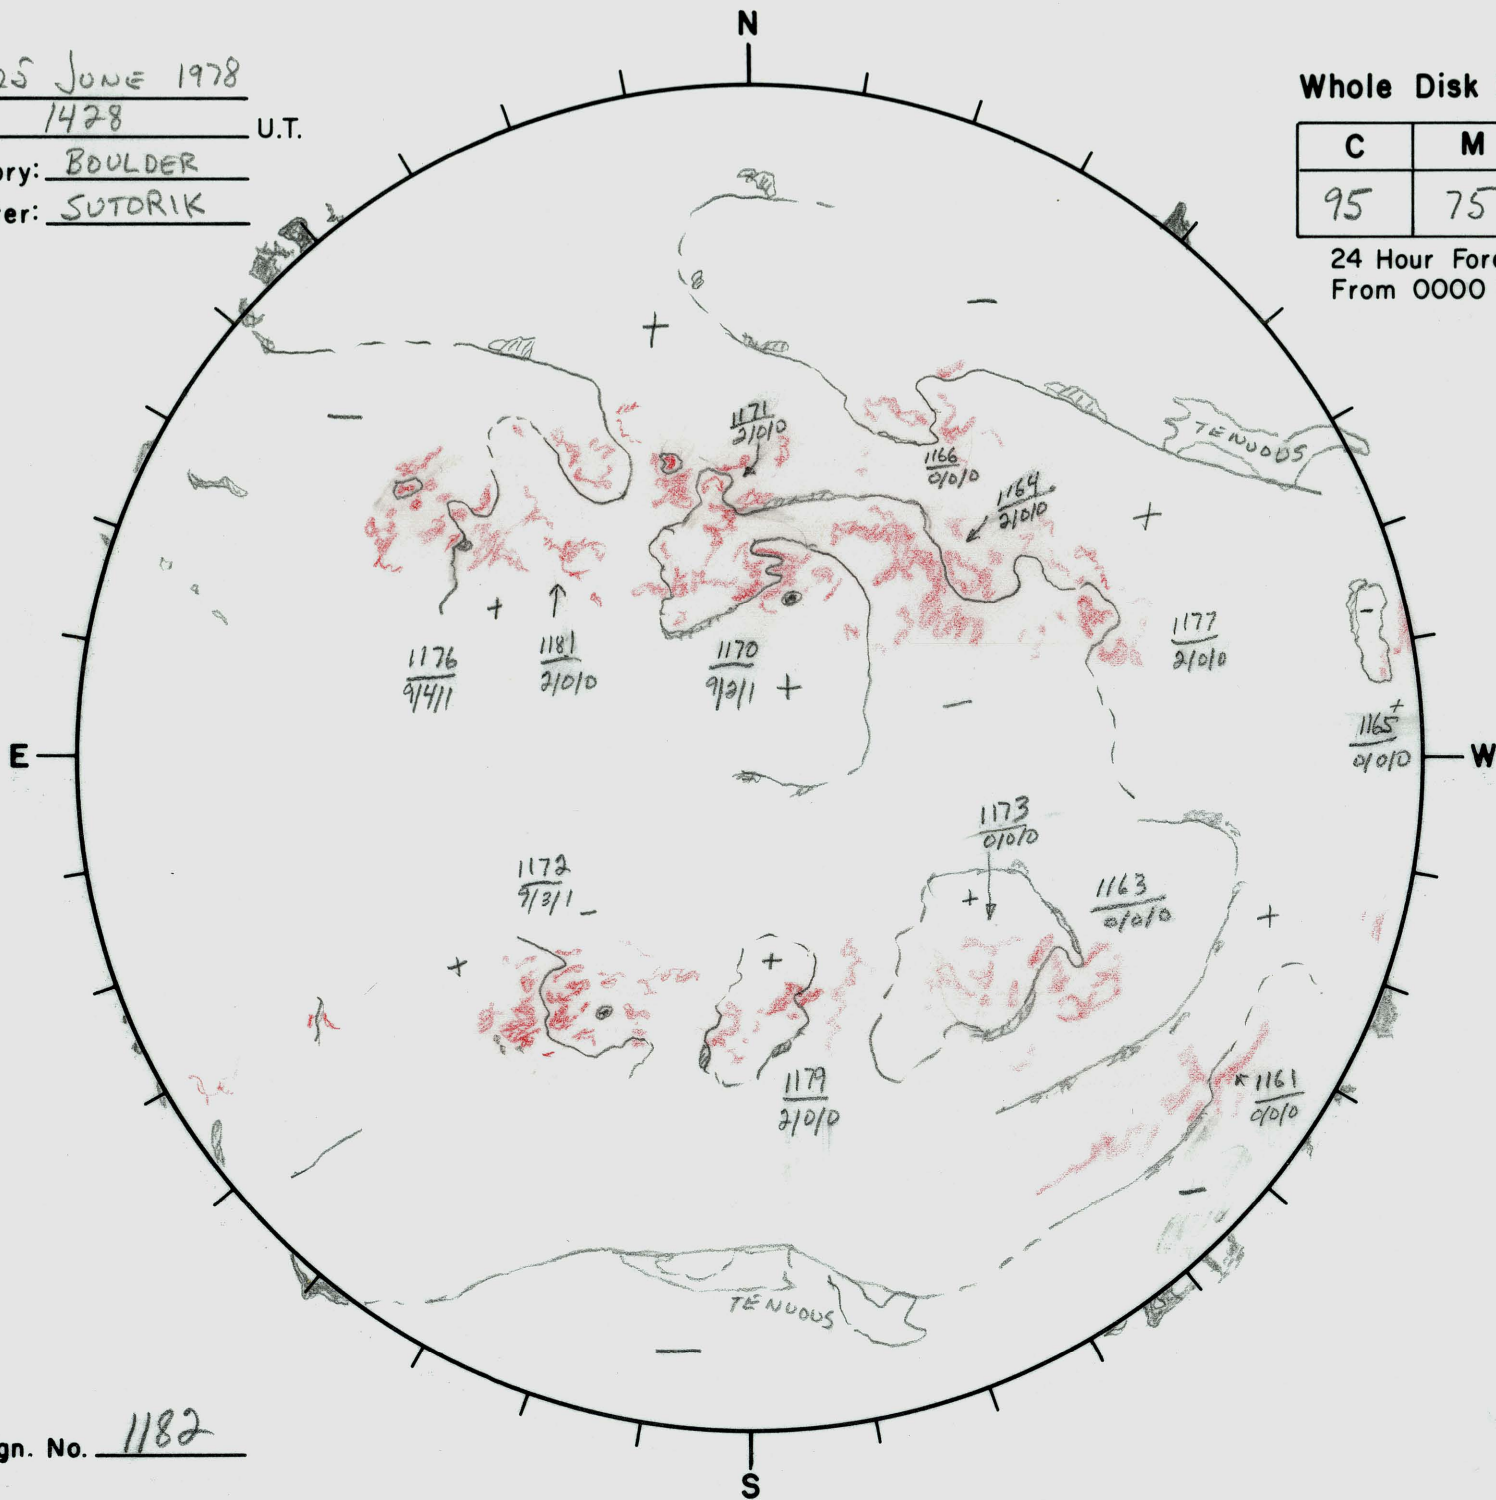

Date: 25 JUNE 1978
 Time: 1428 U.T.
 Observatory: BOULDER
 Forecaster: SUTORIK

Whole Disk Forecast

C	M	X
95	75	30

24 Hour Forecast
 From 0000 U.T. to 0000 U.T.

Next Rgn. No. 1182

L† 063
 B† +2