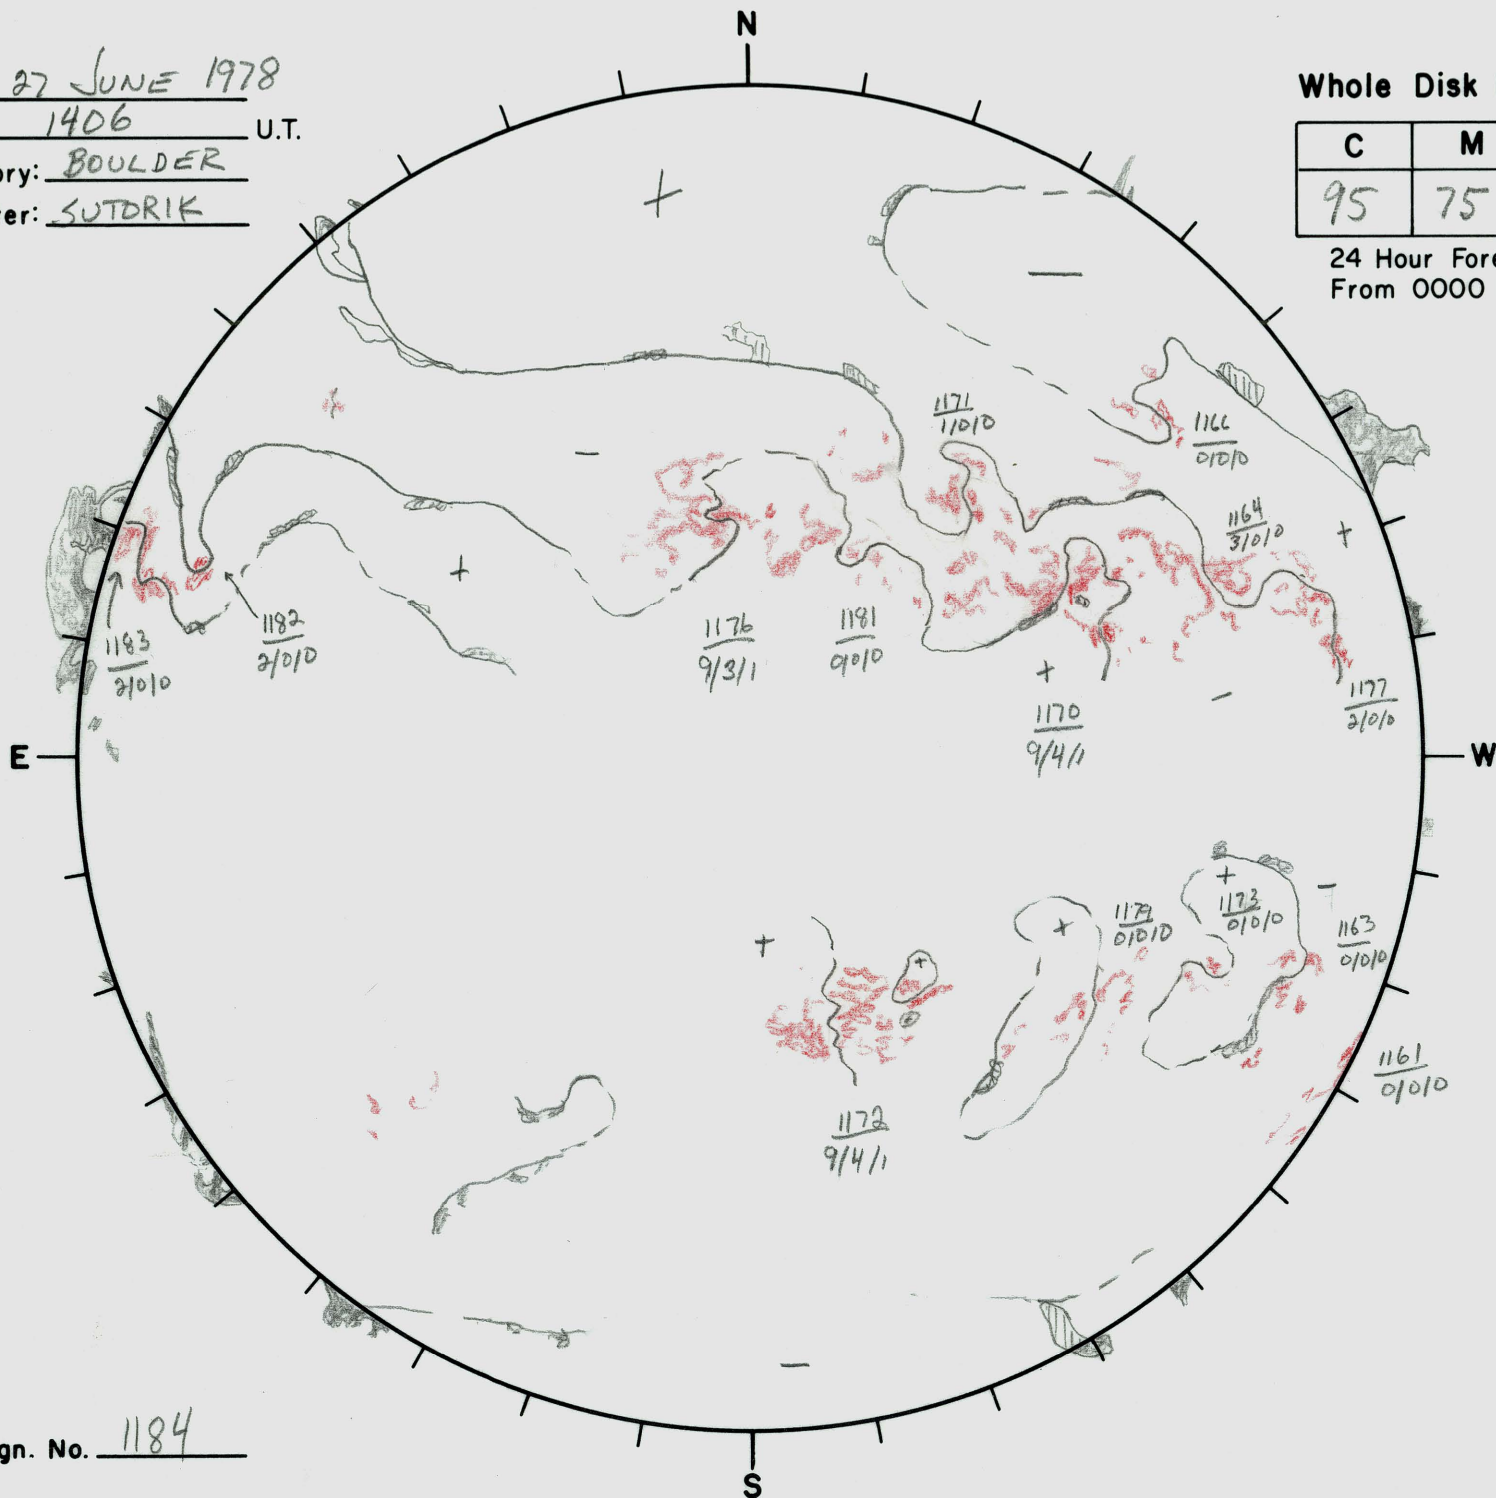

Date: 27 JUNE 1978
 Time: 1406 U.T.
 Observatory: BOULDER
 Forecaster: SUTRIK

Whole Disk Forecast

C	M	X
95	75	20

24 Hour Forecast
 From 0000 U.T. to 0000 U.T.

Next Rgn. No. 1184

L† 0360
 B† +20