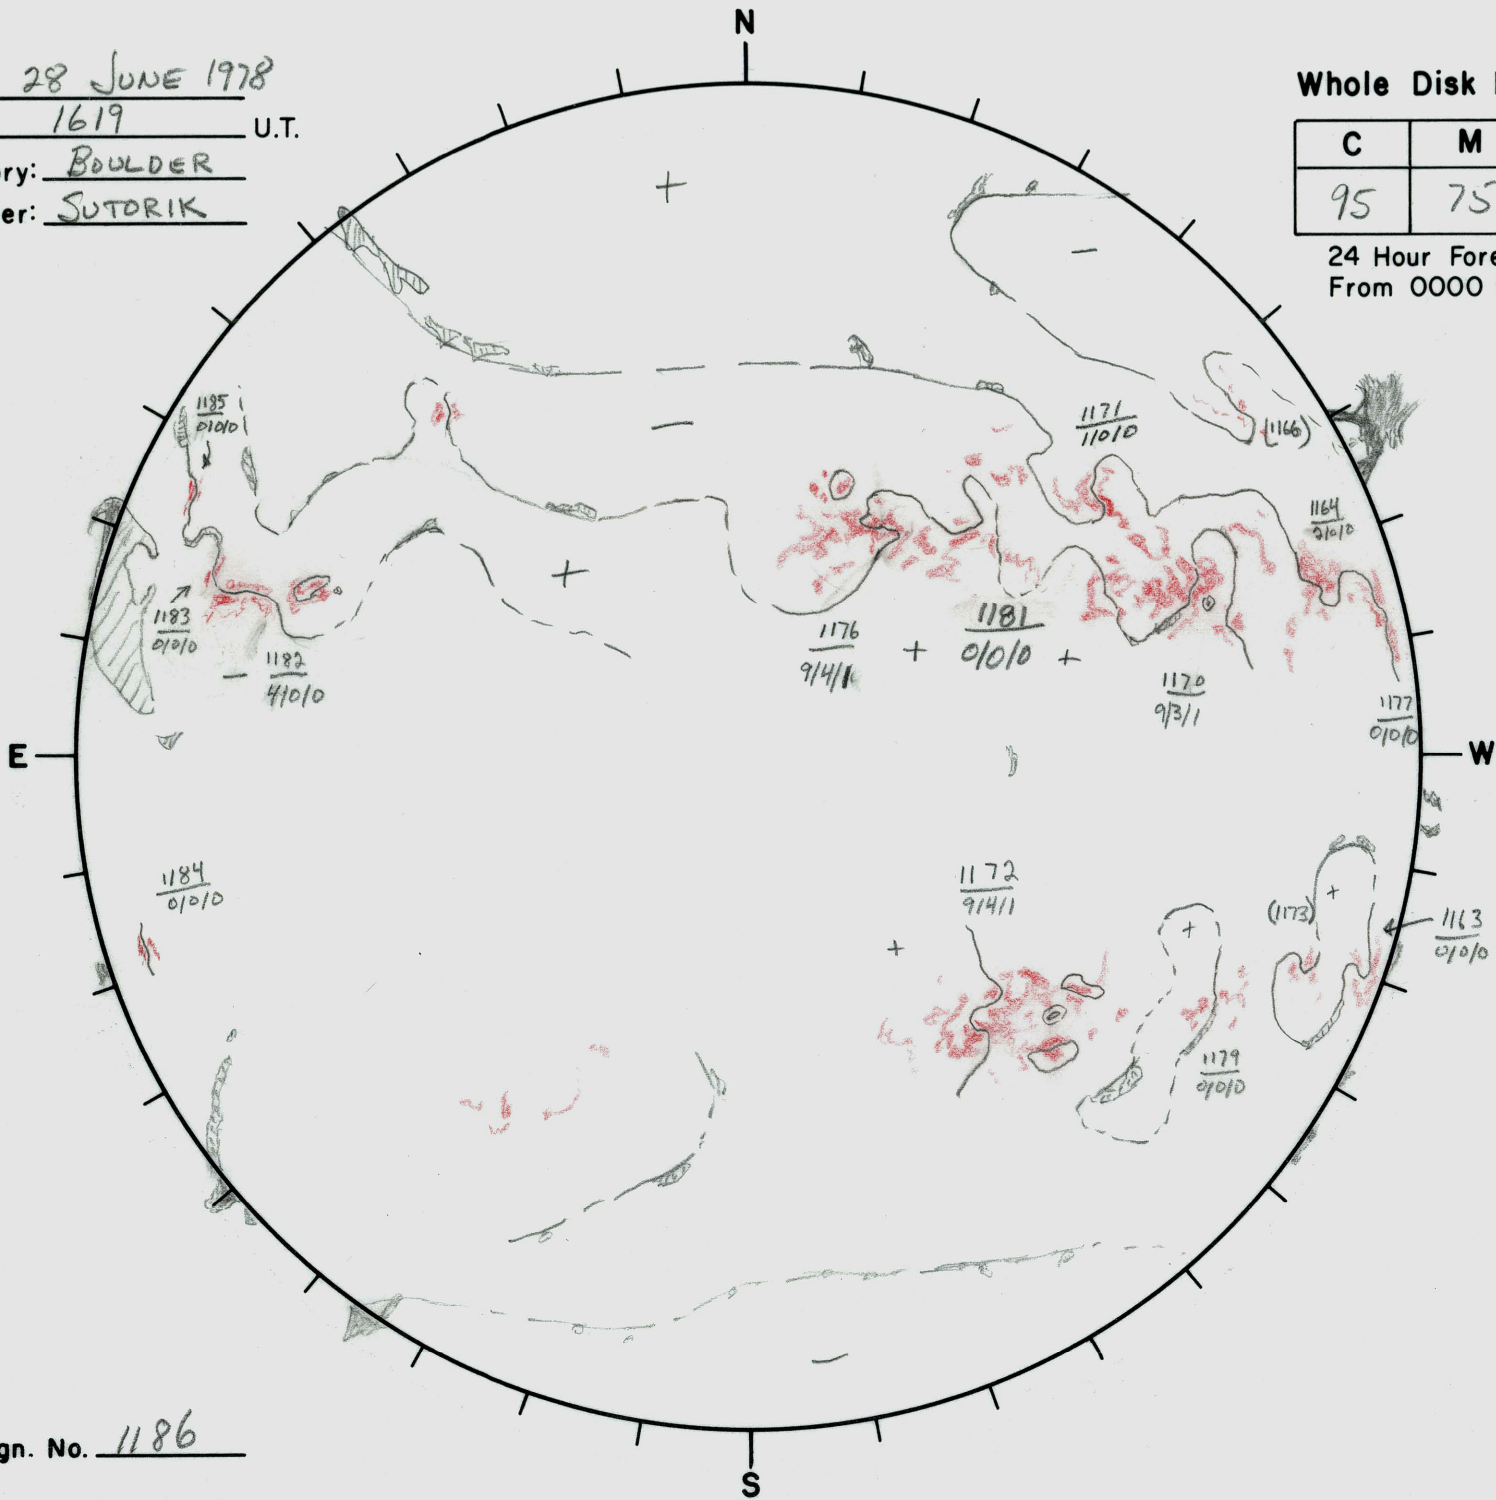

Date: 28 JUNE 1978
 Time: 1619 U.T.
 Observatory: BOULDER
 Forecaster: SUTORIK

Whole Disk Forecast

C	M	X
95	75	20

24 Hour Forecast
 From 0000 U.T. to 0000 U.T.

Next Rgn. No. 1186

L_t 022°
 B_t +3°