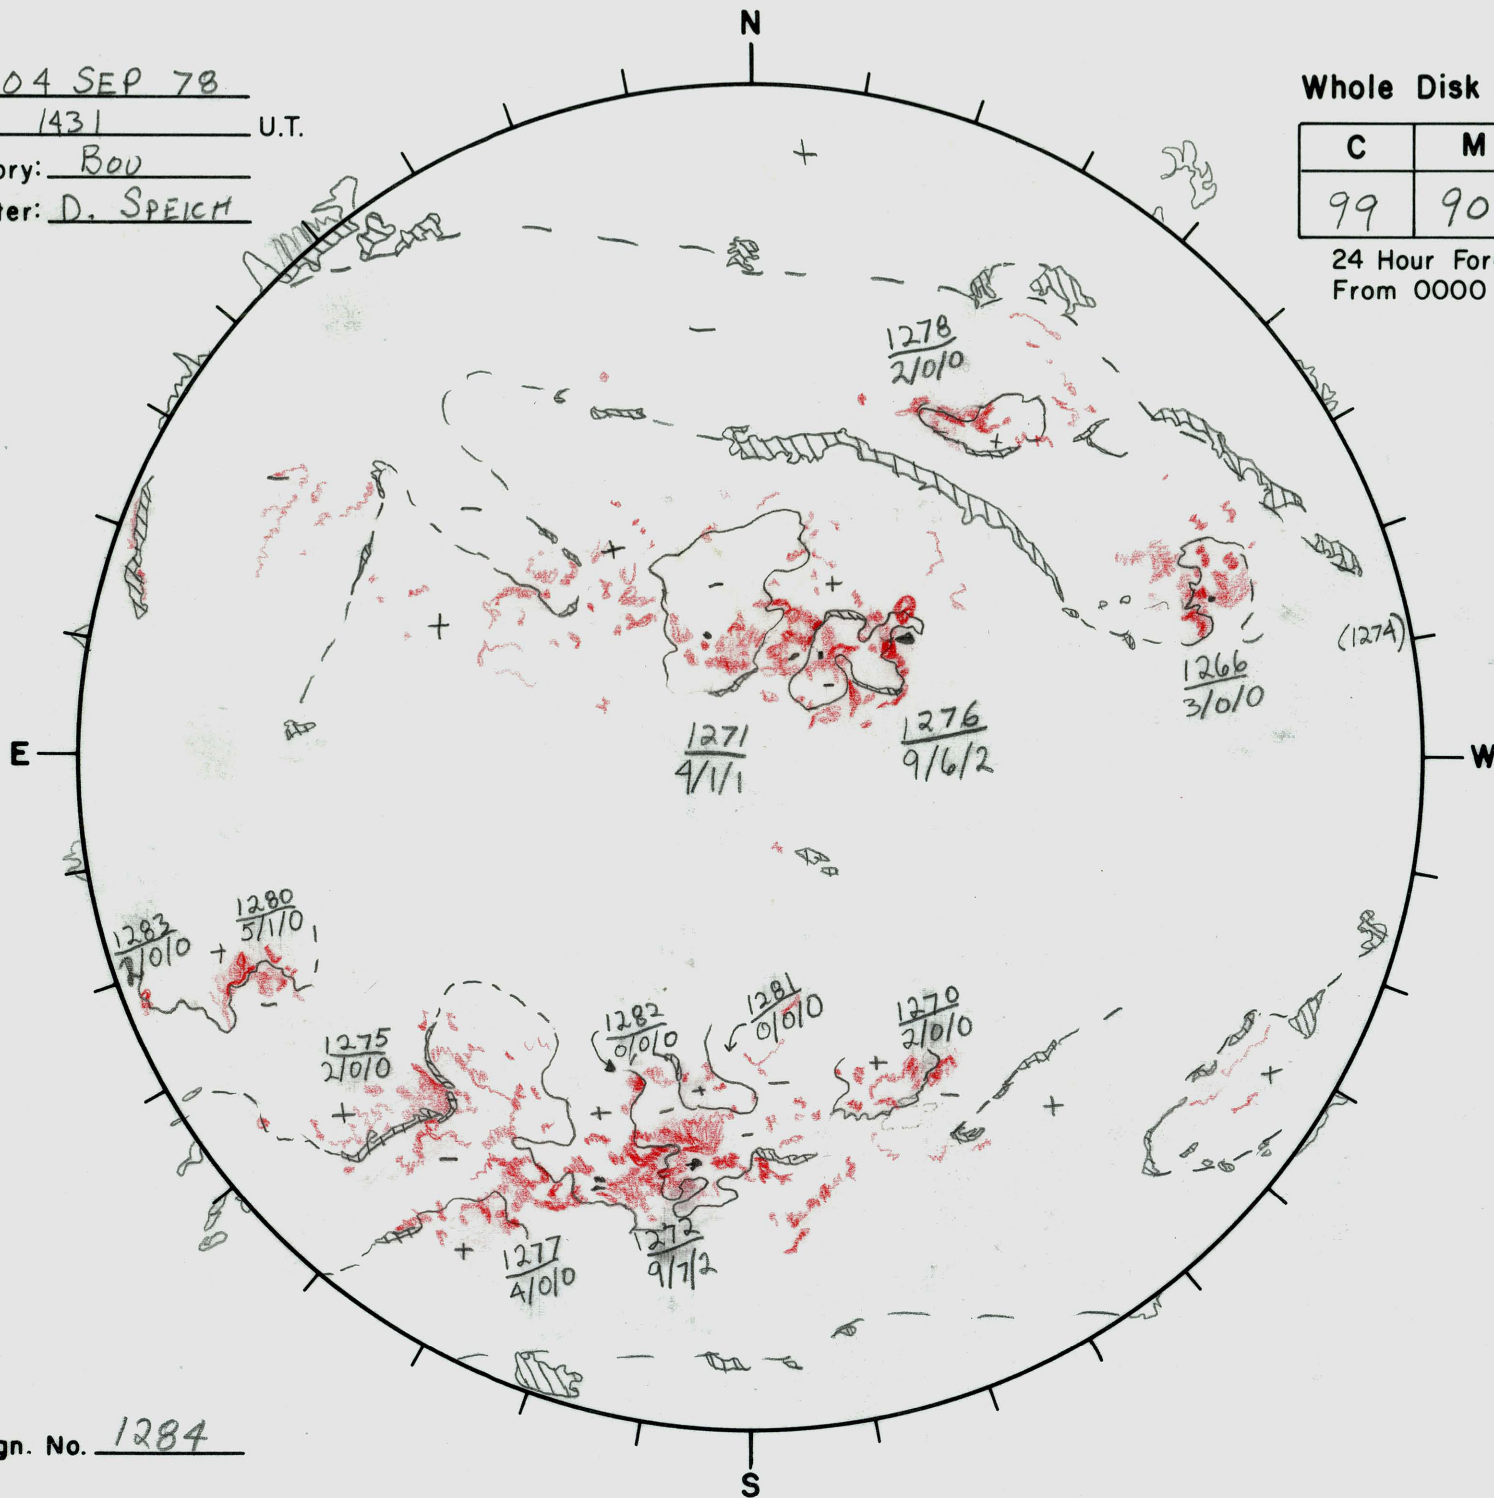

Date: 04 SEP 78
 Time: 1431 U.T.
 Observatory: Bou
 Forecaster: D. SPEICH

Whole Disk Forecast

C	M	X
99	90	45

24 Hour Forecast
 From 0000 U.T. to 0000 U.T.

Next Rgn. No. 1284

L_t 204°
 B_t +7.24