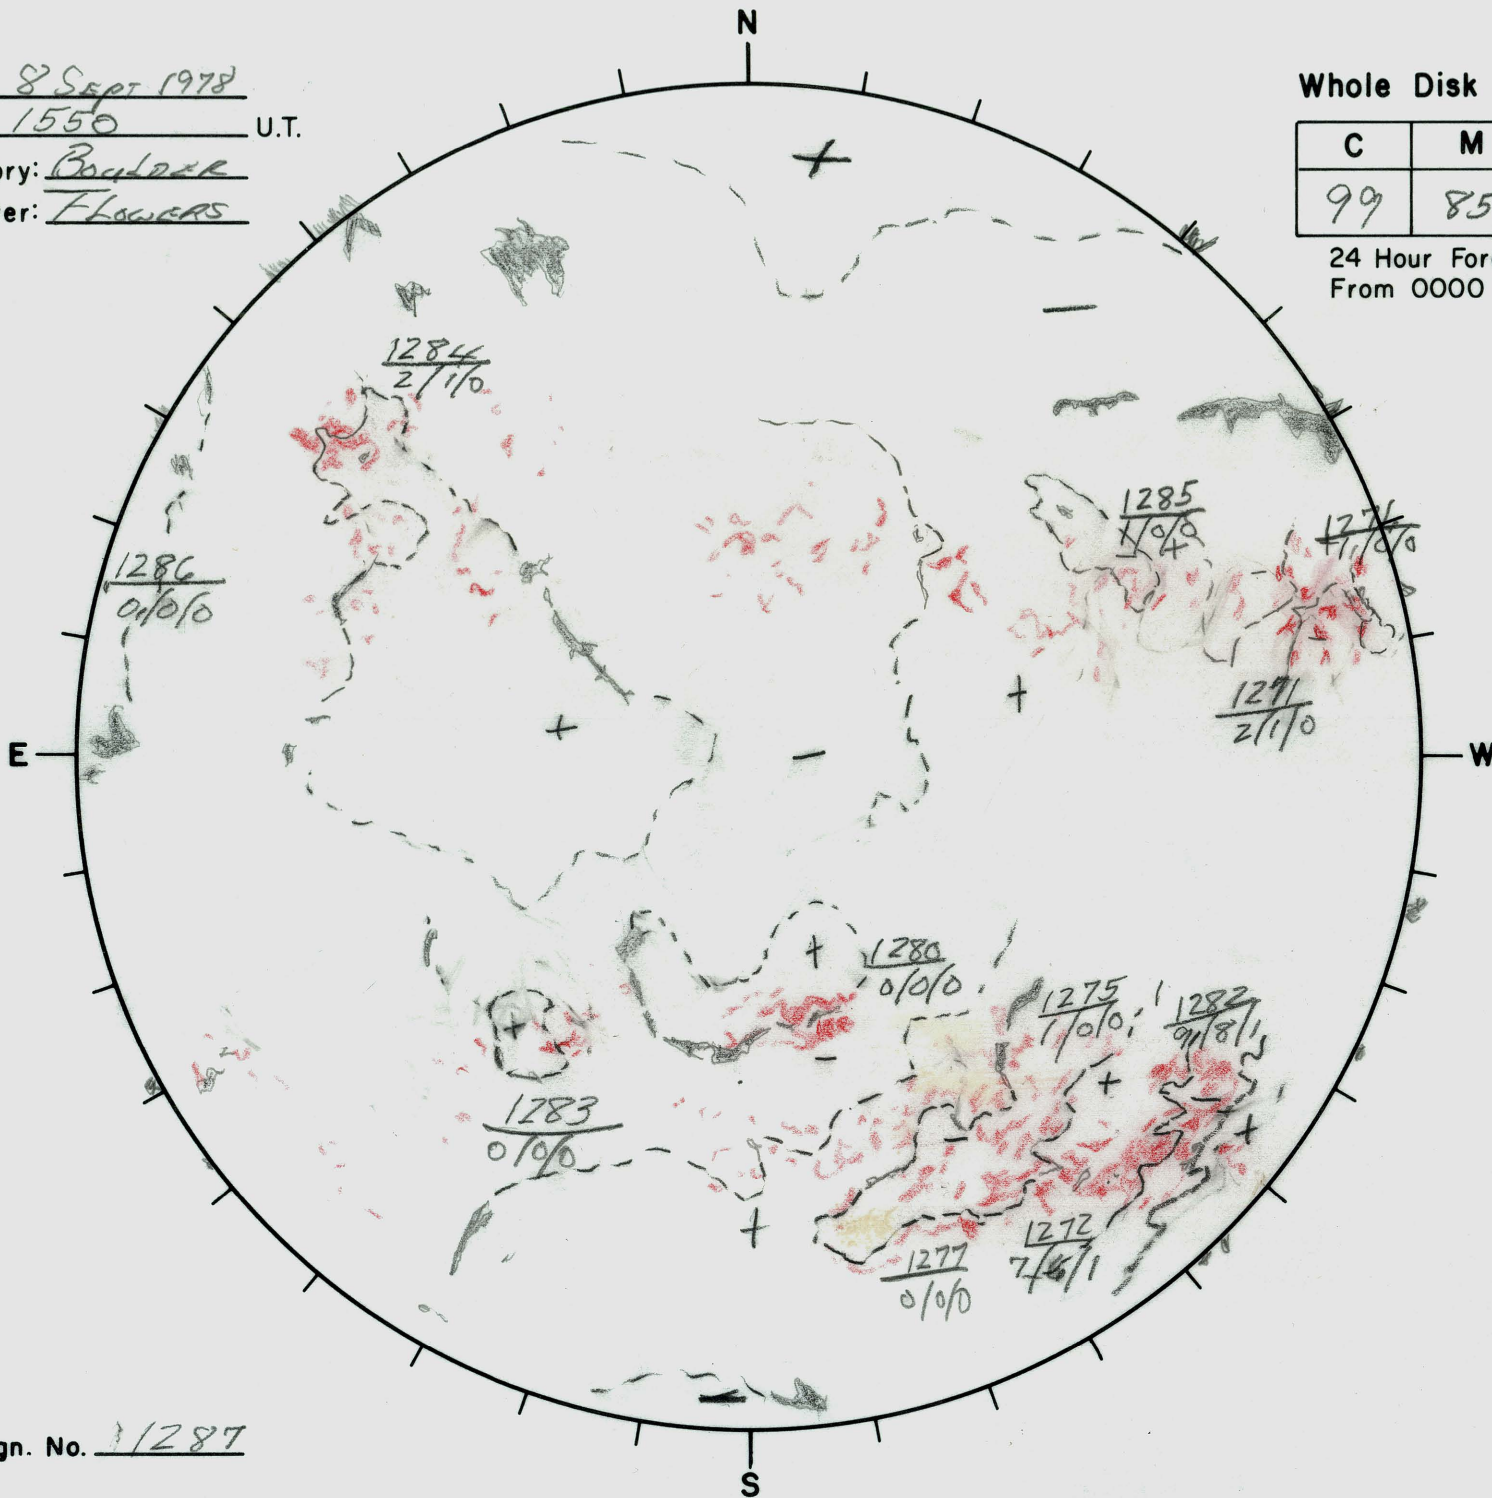

Date: 8 SEPT 1978
 Time: 1550 U.T.
 Observatory: Boulder
 Forecaster: FLOWERS

Whole Disk Forecast

C	M	X
99	85	10

24 Hour Forecast
 From 0000 U.T. to 0000 U.T.

Next Rgn. No. 1287

L_t 151
 B_t +7