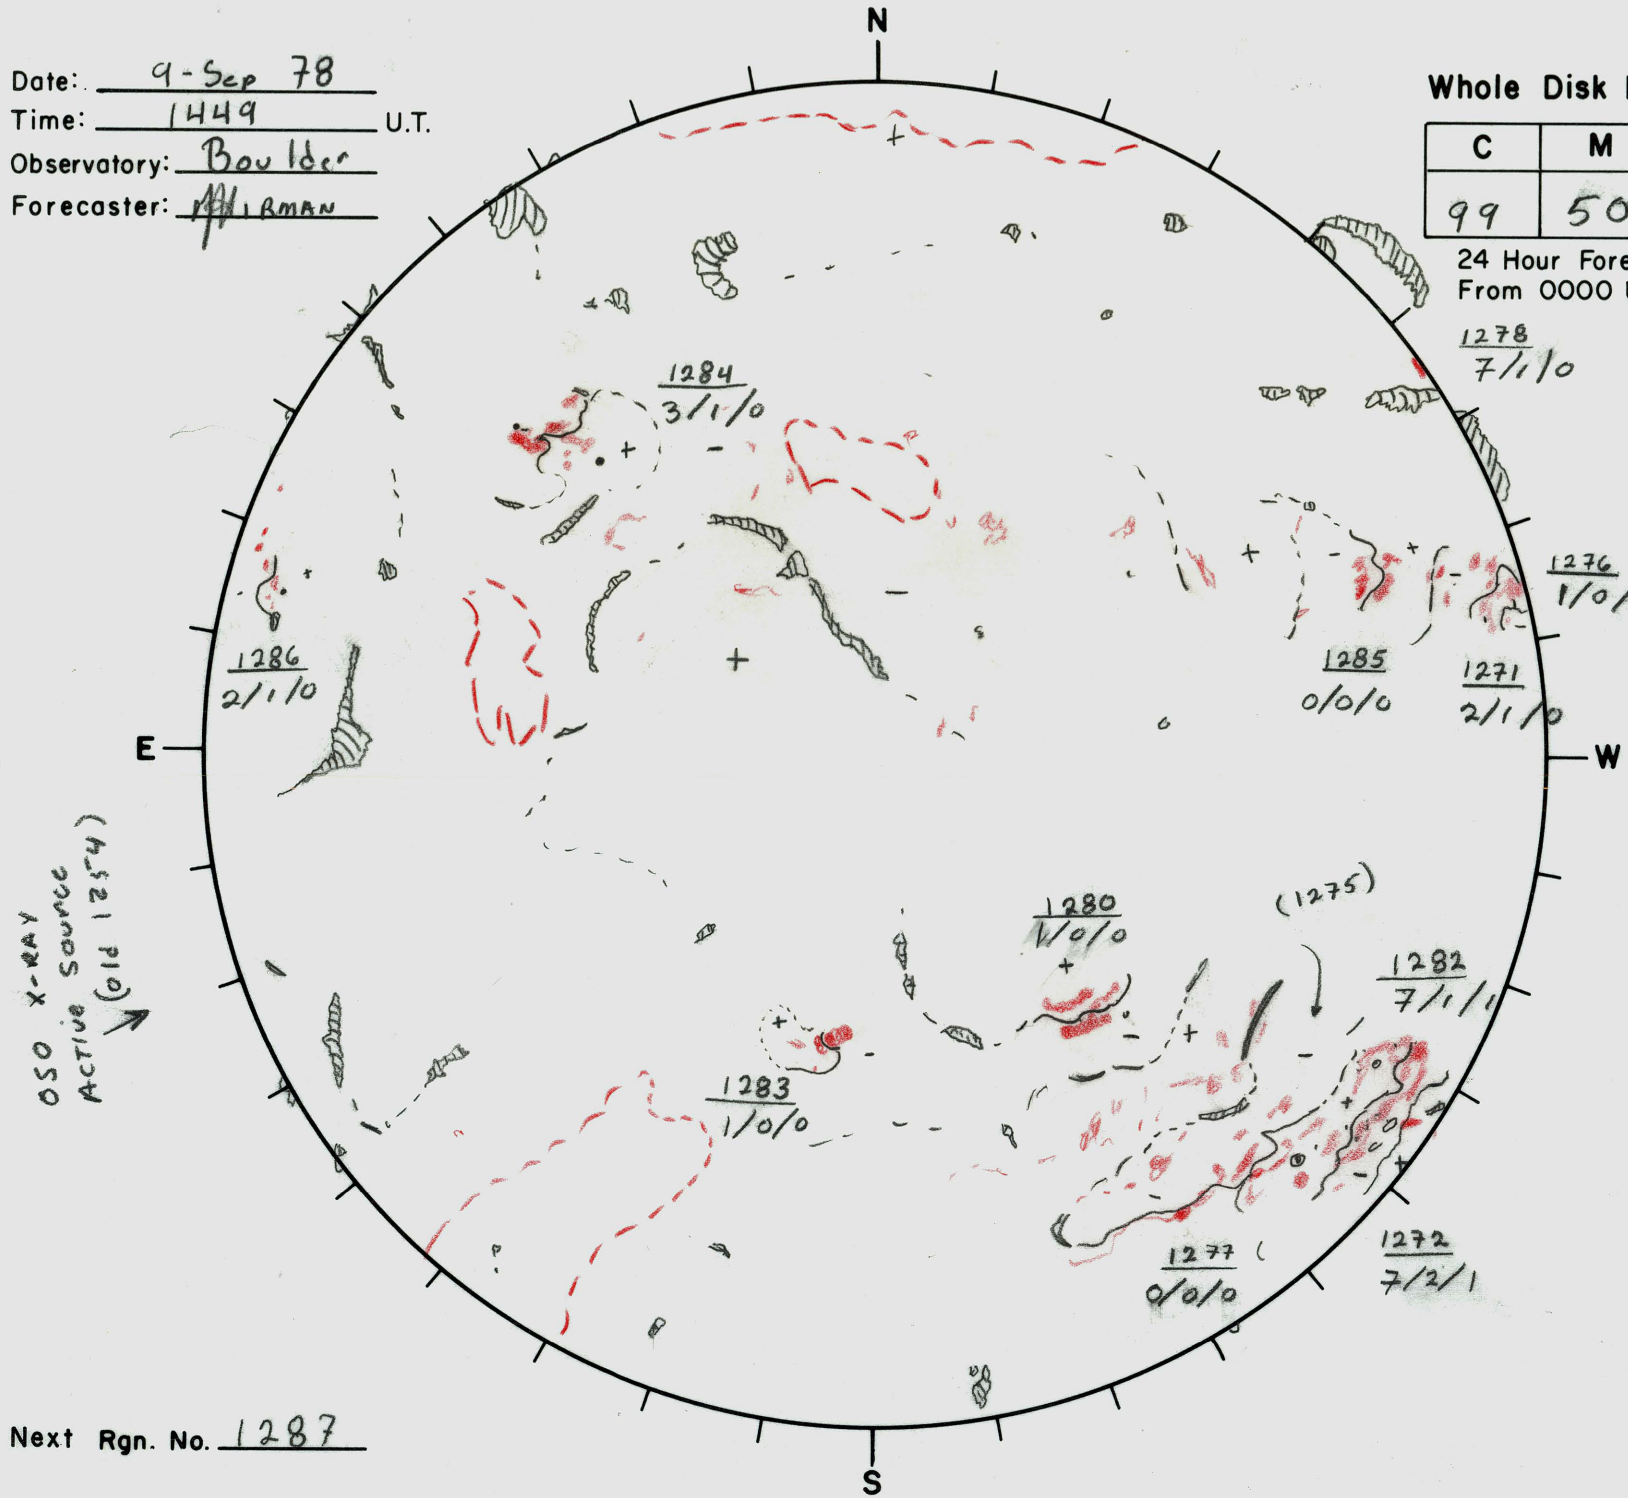

Date: 9-Sep 78
 Time: 1449 U.T.
 Observatory: Boulder
 Forecaster: ARMAN

Whole Disk Forecast

C	M	X
99	50	10

24 Hour Forecast
 From 0000 U.T. to 0000 U.T.

Next Rgn. No. 1287

L_t 138
 B_t 7