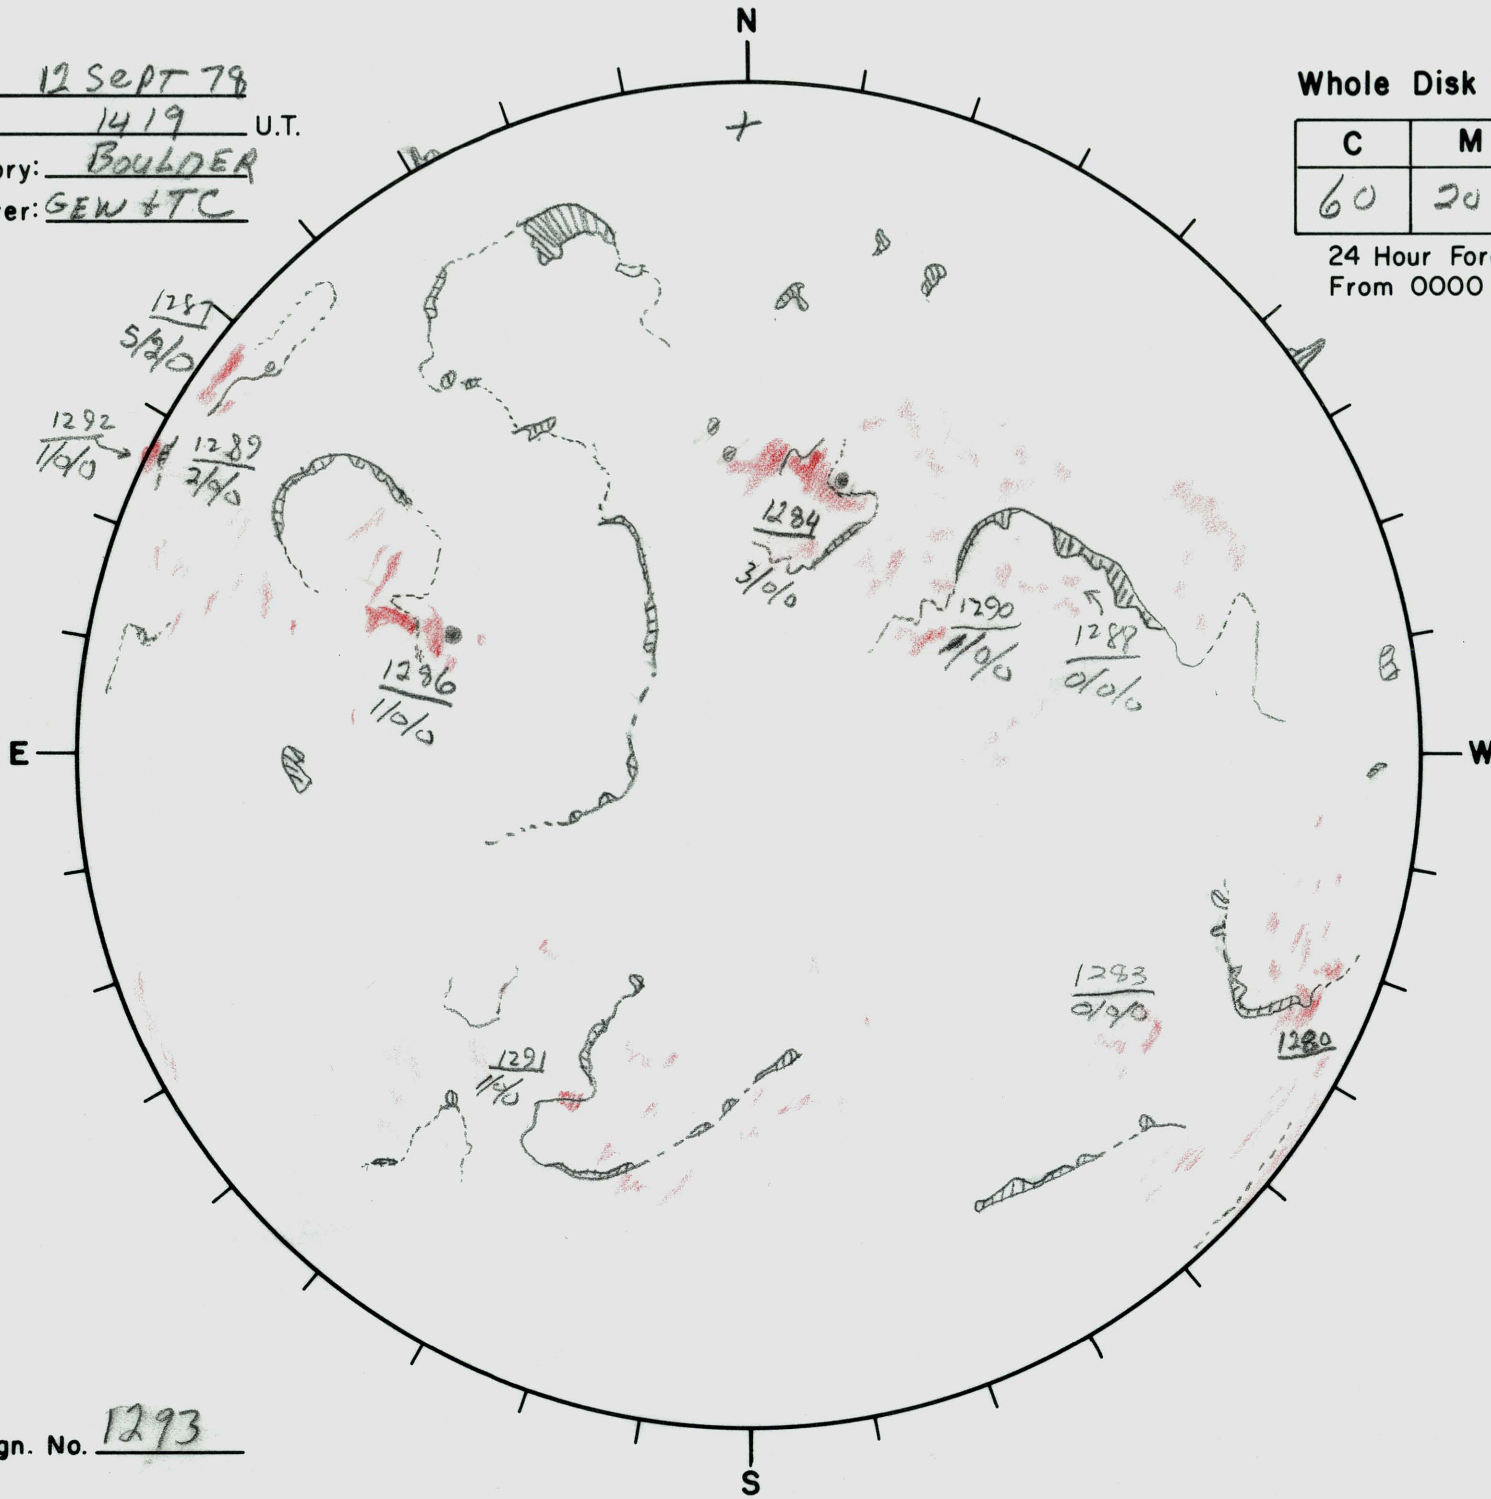

Date: 12 SEPT 78
 Time: 1419 U.T.
 Observatory: BOULDER
 Forecaster: GEW + TC

Whole Disk Forecast

C	M	X
60	20	01

24 Hour Forecast
 From 0000 U.T. to 0000 U.T.

Next Rgn. No. 1293

L_t 98.1
 B_t 7.23