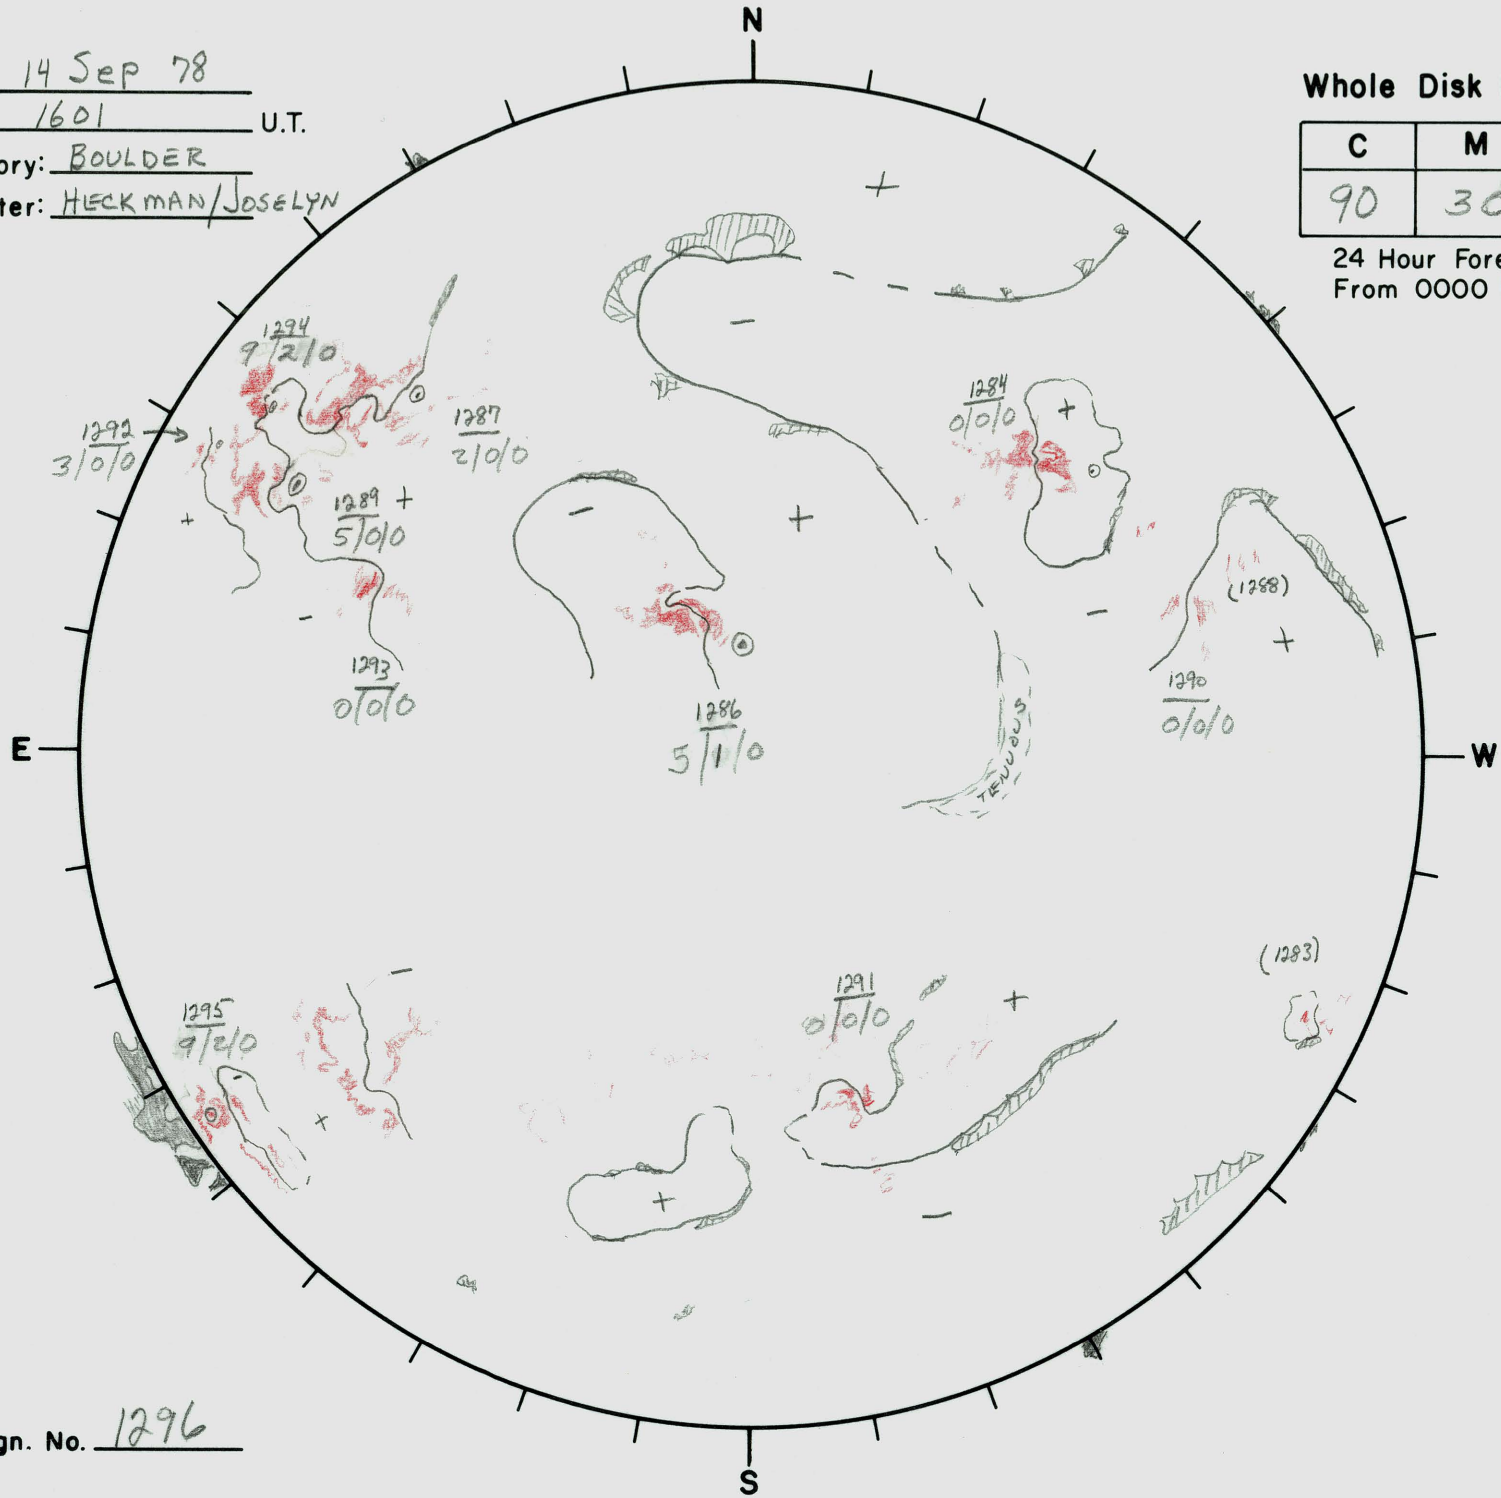

Date: 14 Sep 78
 Time: 1601 U.T.
 Observatory: BOULDER
 Forecaster: HECKMAN/JOSELYN

Whole Disk Forecast

C	M	X
90	30	01

24 Hour Forecast
 From 0000 U.T. to 0000 U.T.

Next Rgn. No. 1296

L_t 071°
 B_t +7°