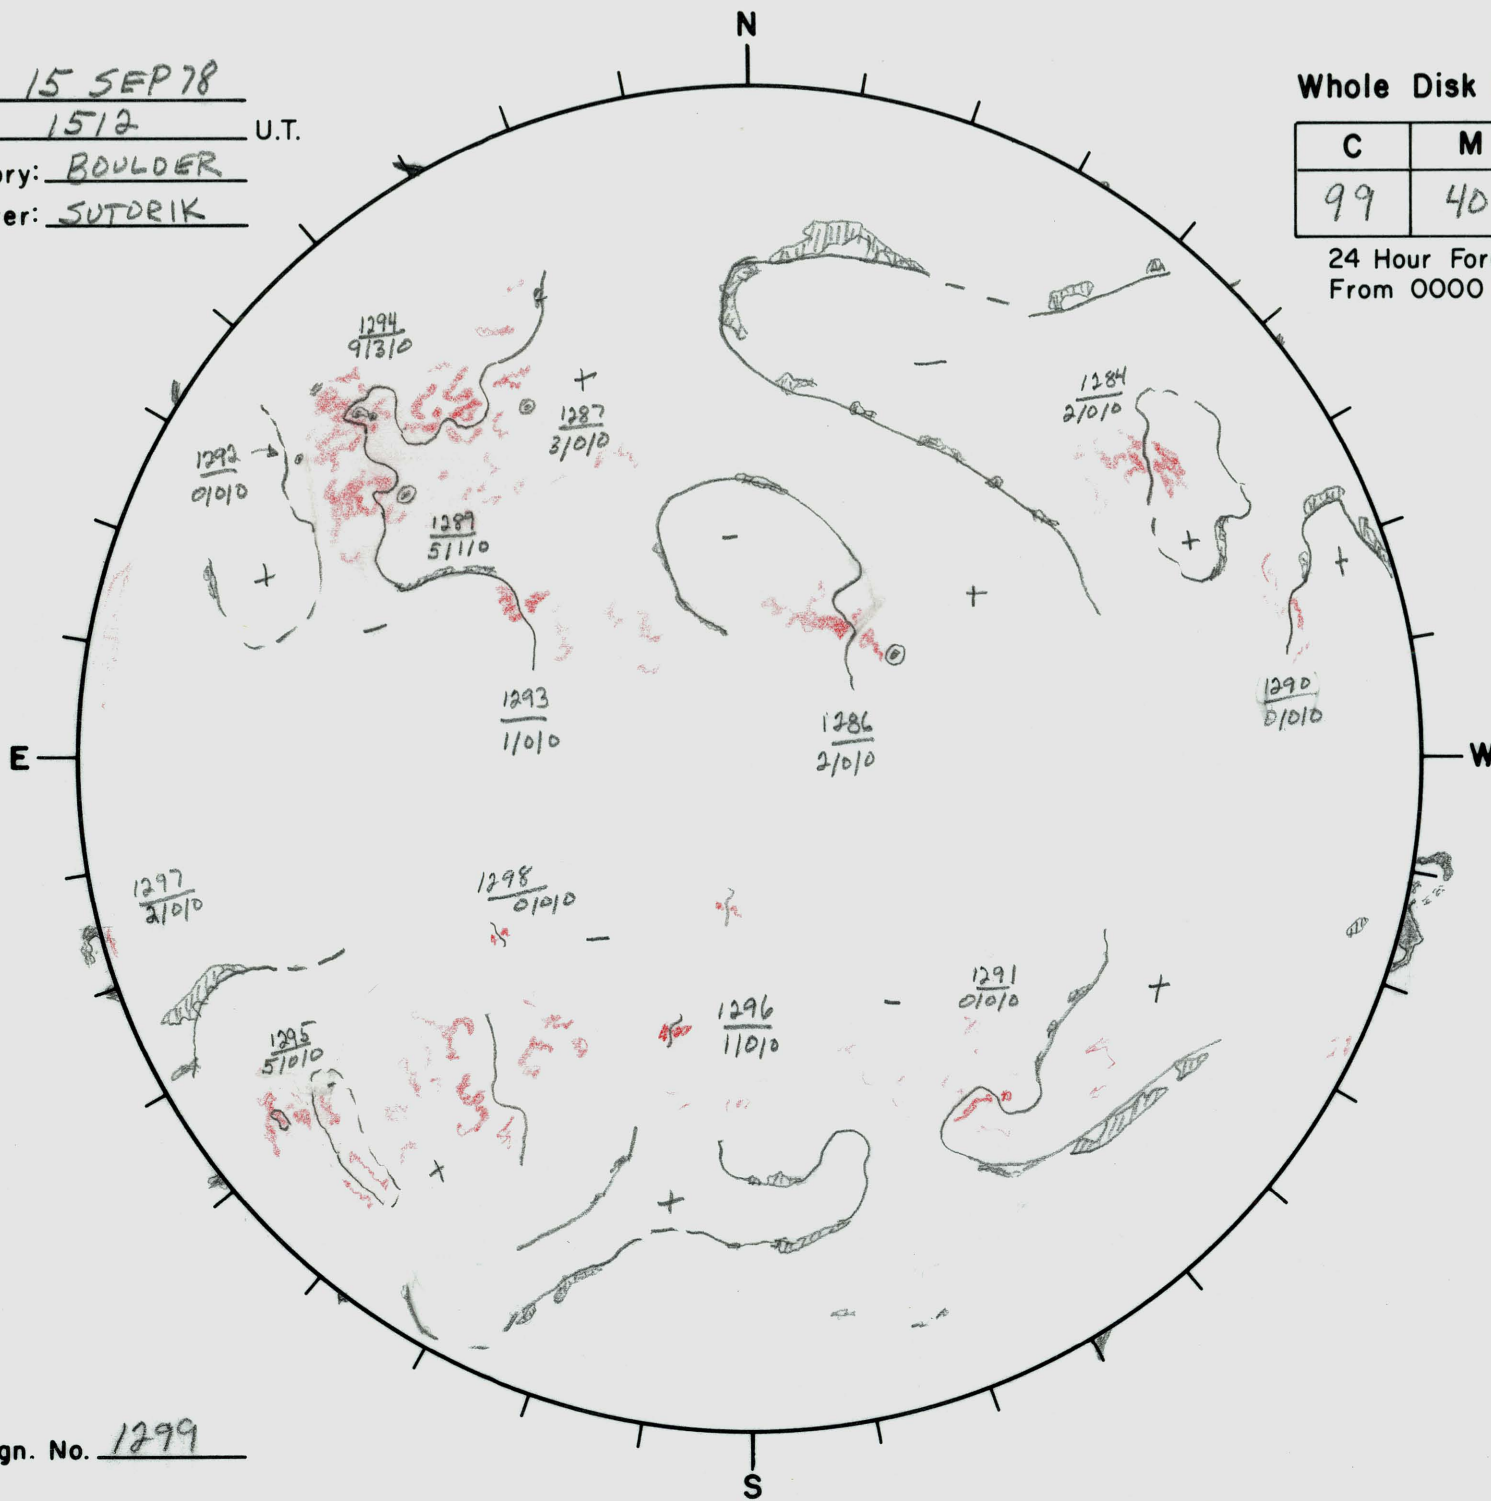

Date: 15 SEP 78
 Time: 1512 U.T.
 Observatory: BOULDER
 Forecaster: SUTORIK

Whole Disk Forecast

C	M	X
99	40	03

24 Hour Forecast
 From 0000 U.T. to 0000 U.T.

Next Rgn. No. 1299

L_t 058°
 B_t +70