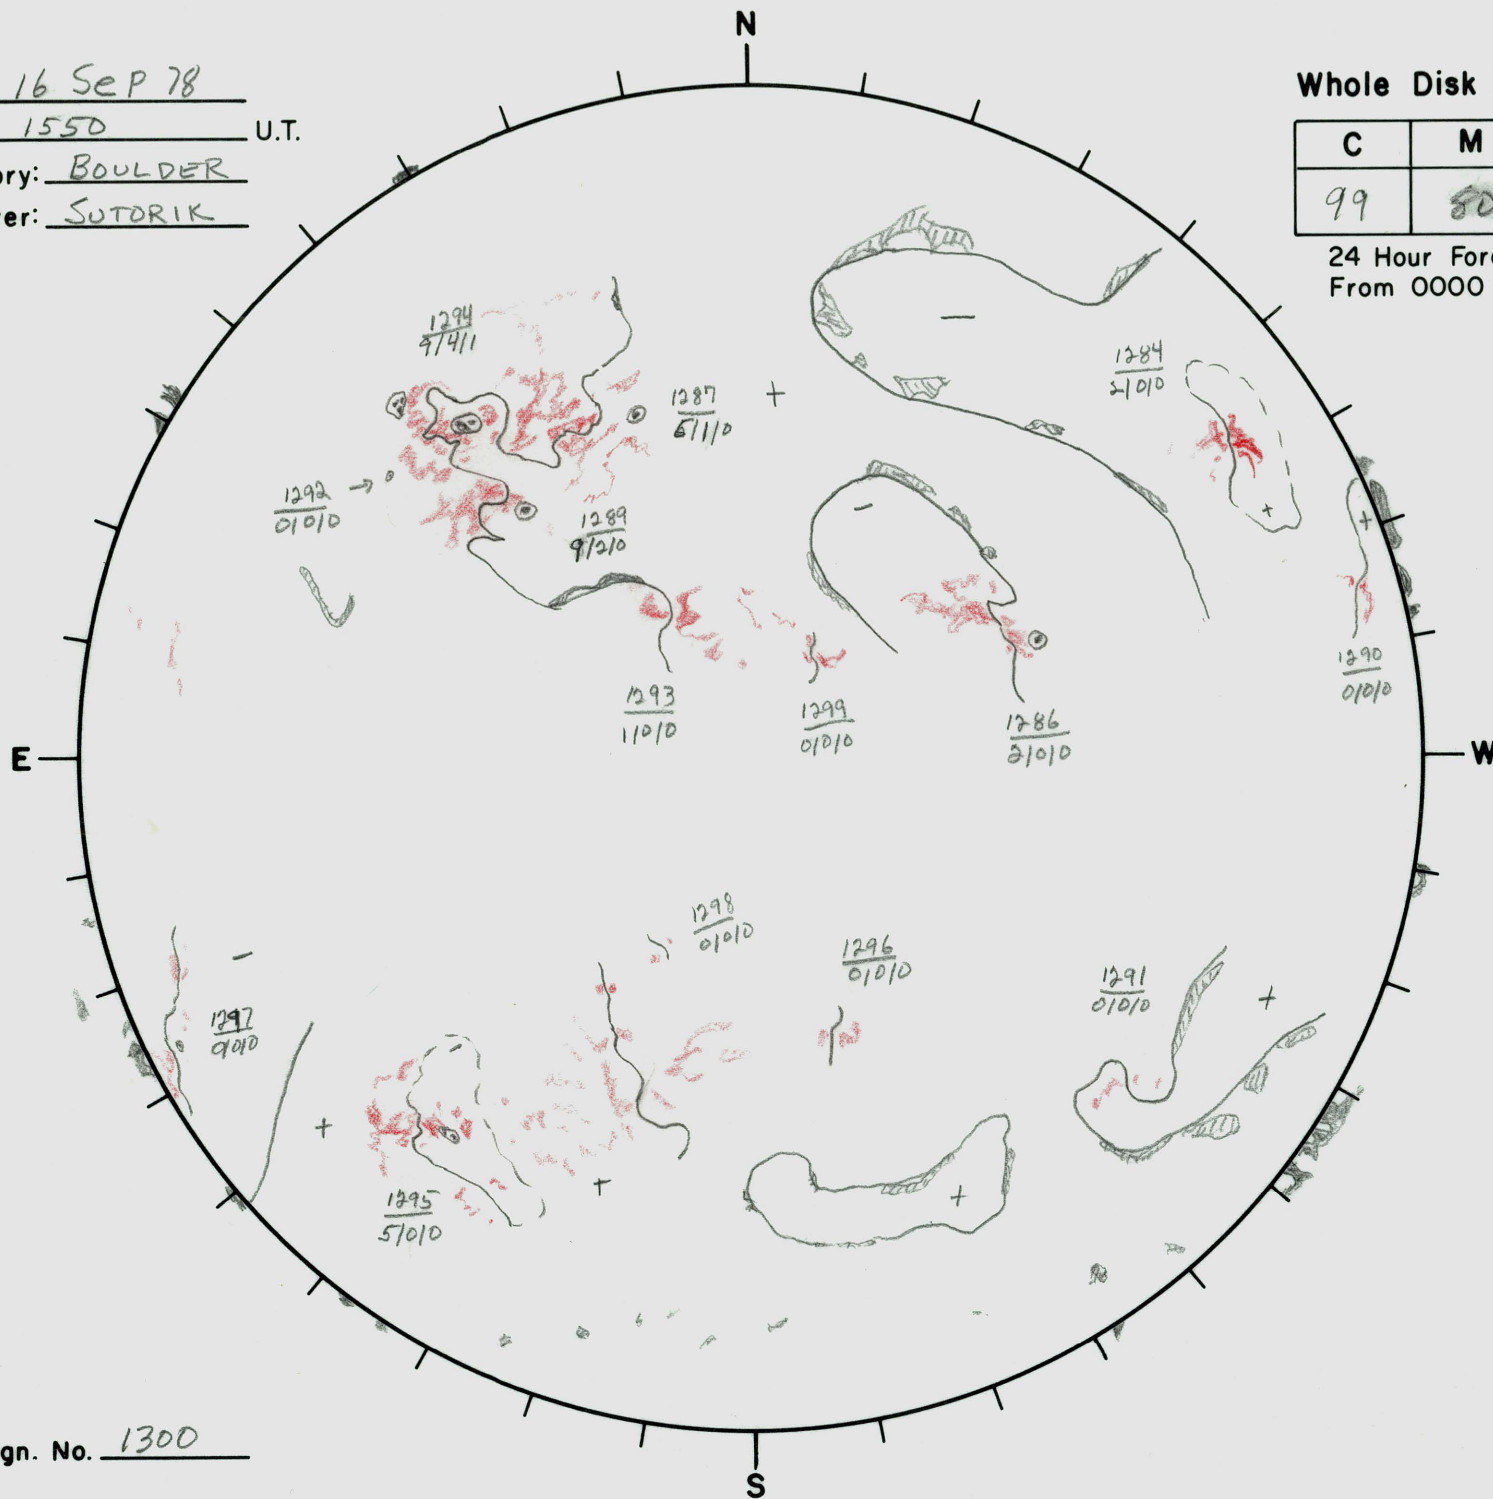

Date: 16 Sep 78
 Time: 1550 U.T.
 Observatory: BOULDER
 Forecaster: SUTORIK

Whole Disk Forecast

C	M	X
99	80	10

24 Hour Forecast
 From 0000 U.T. to 0000 U.T.

Next Rgn. No. 1300

L_t 045°
 B_t +7°