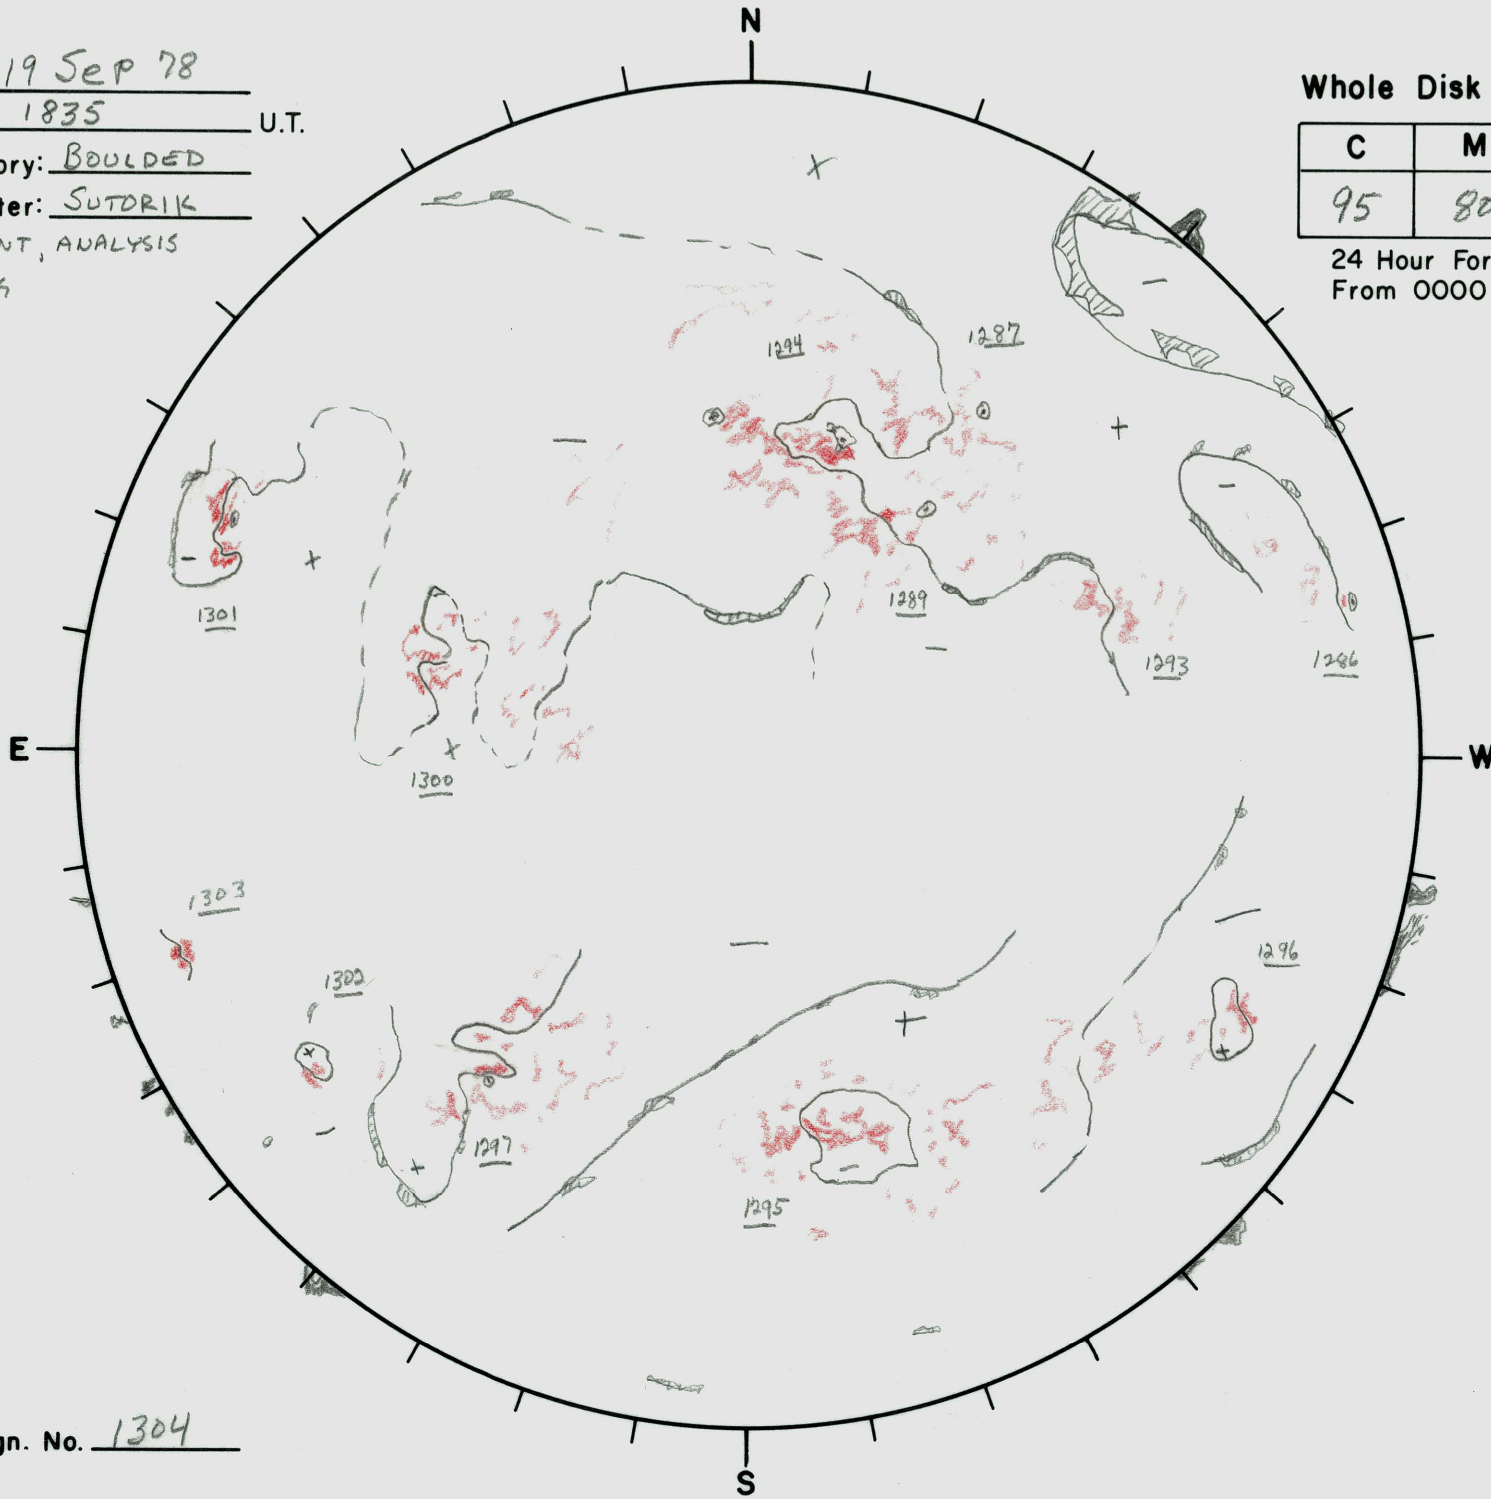

Date: 19 Sep 78
 Time: 1835 U.T.
 Observatory: BOULDED
 Forecaster: SUTRIK

LATE PRINT, ANALYSIS
 ON SWING

Whole Disk Forecast

C	M	X
95	80	20

24 Hour Forecast
 From 0000 U.T. to 0000 U.T.

Next Rgn. No. 1304

L_t 004°
 B_t +7°