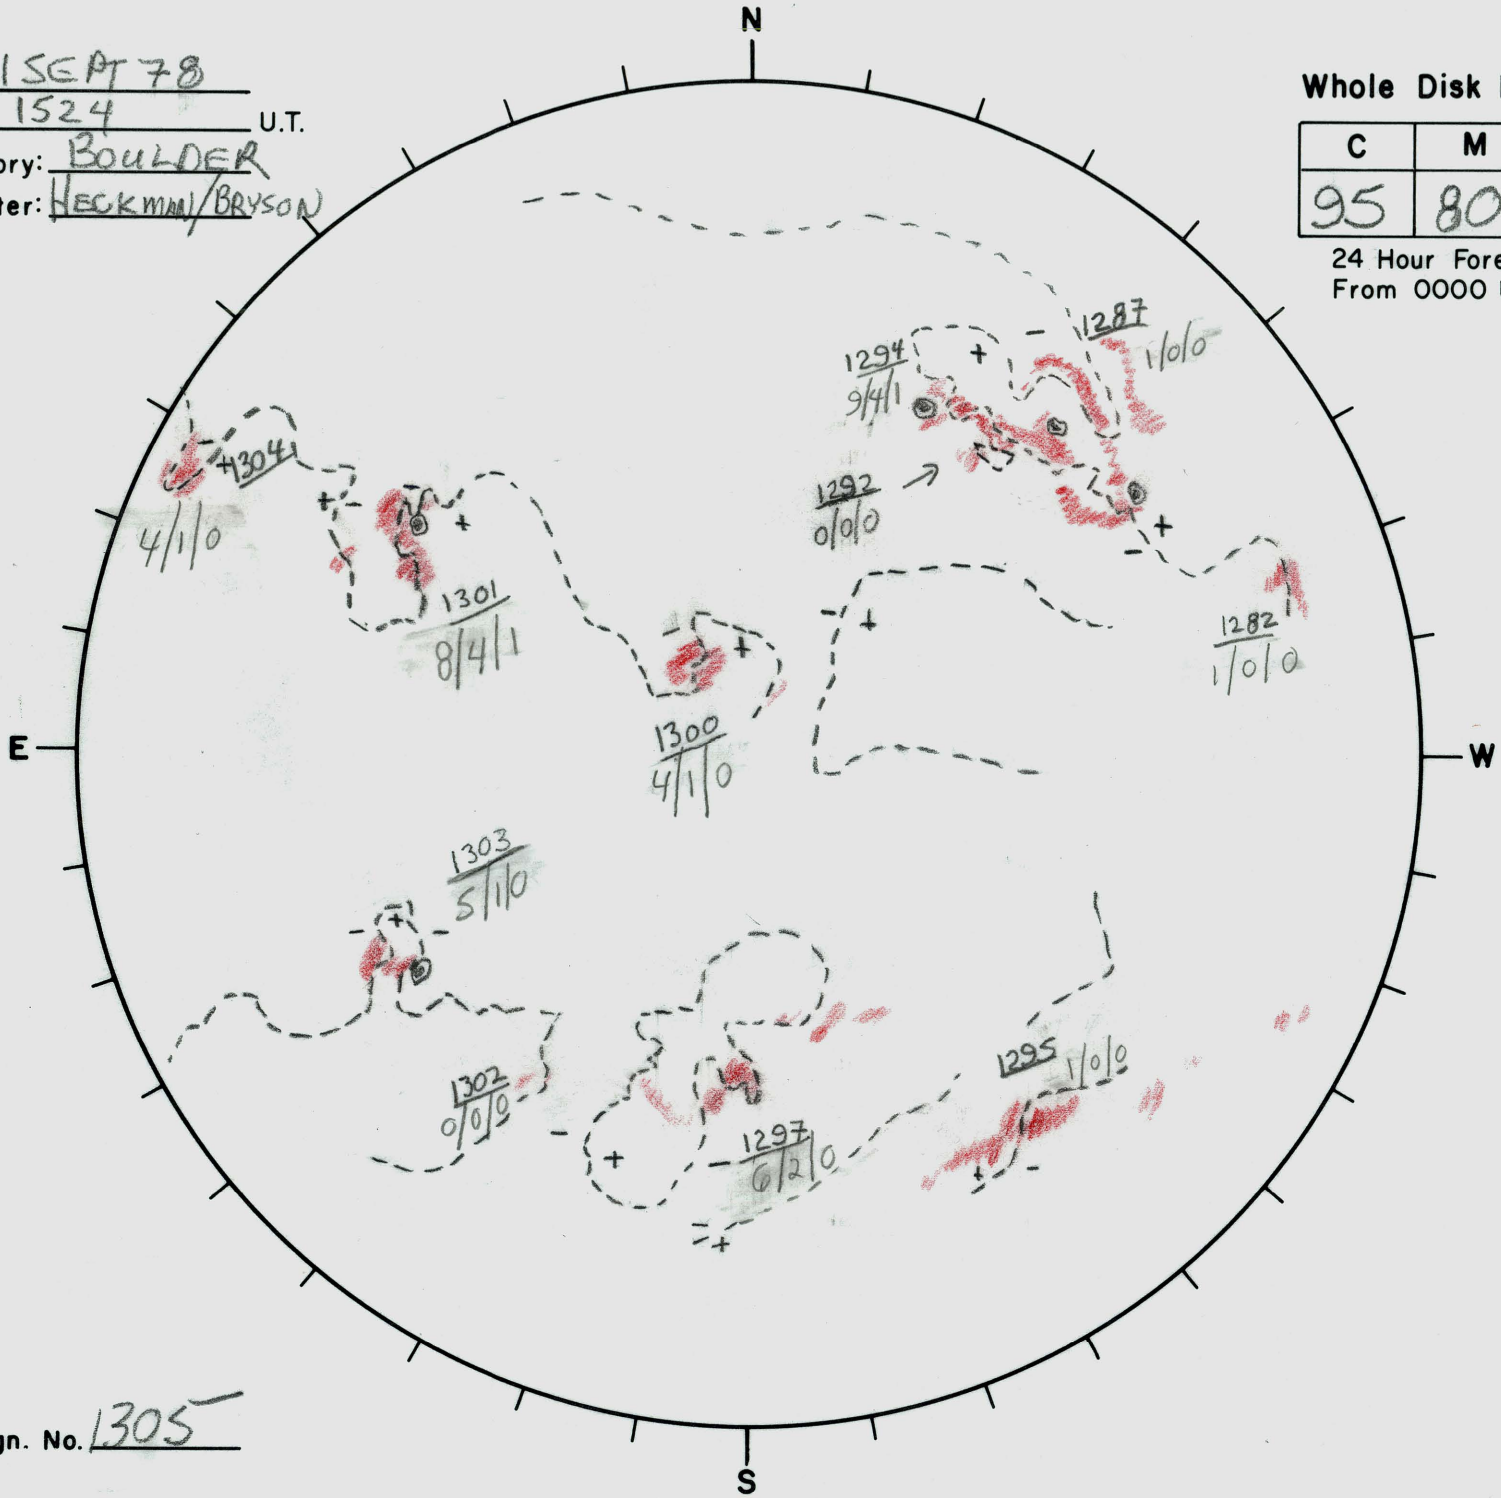

Date: 21 SEPT 78
 Time: 1524 U.T.
 Observatory: BOULDER
 Forecaster: HECKMAN/BRYSON

Whole Disk Forecast

C	M	X
95	80	20

24 Hour Forecast
 From 0000 U.T. to 0000 U.T.

Next Rgn. No. 1305

L_t 338
 B_t +7.1