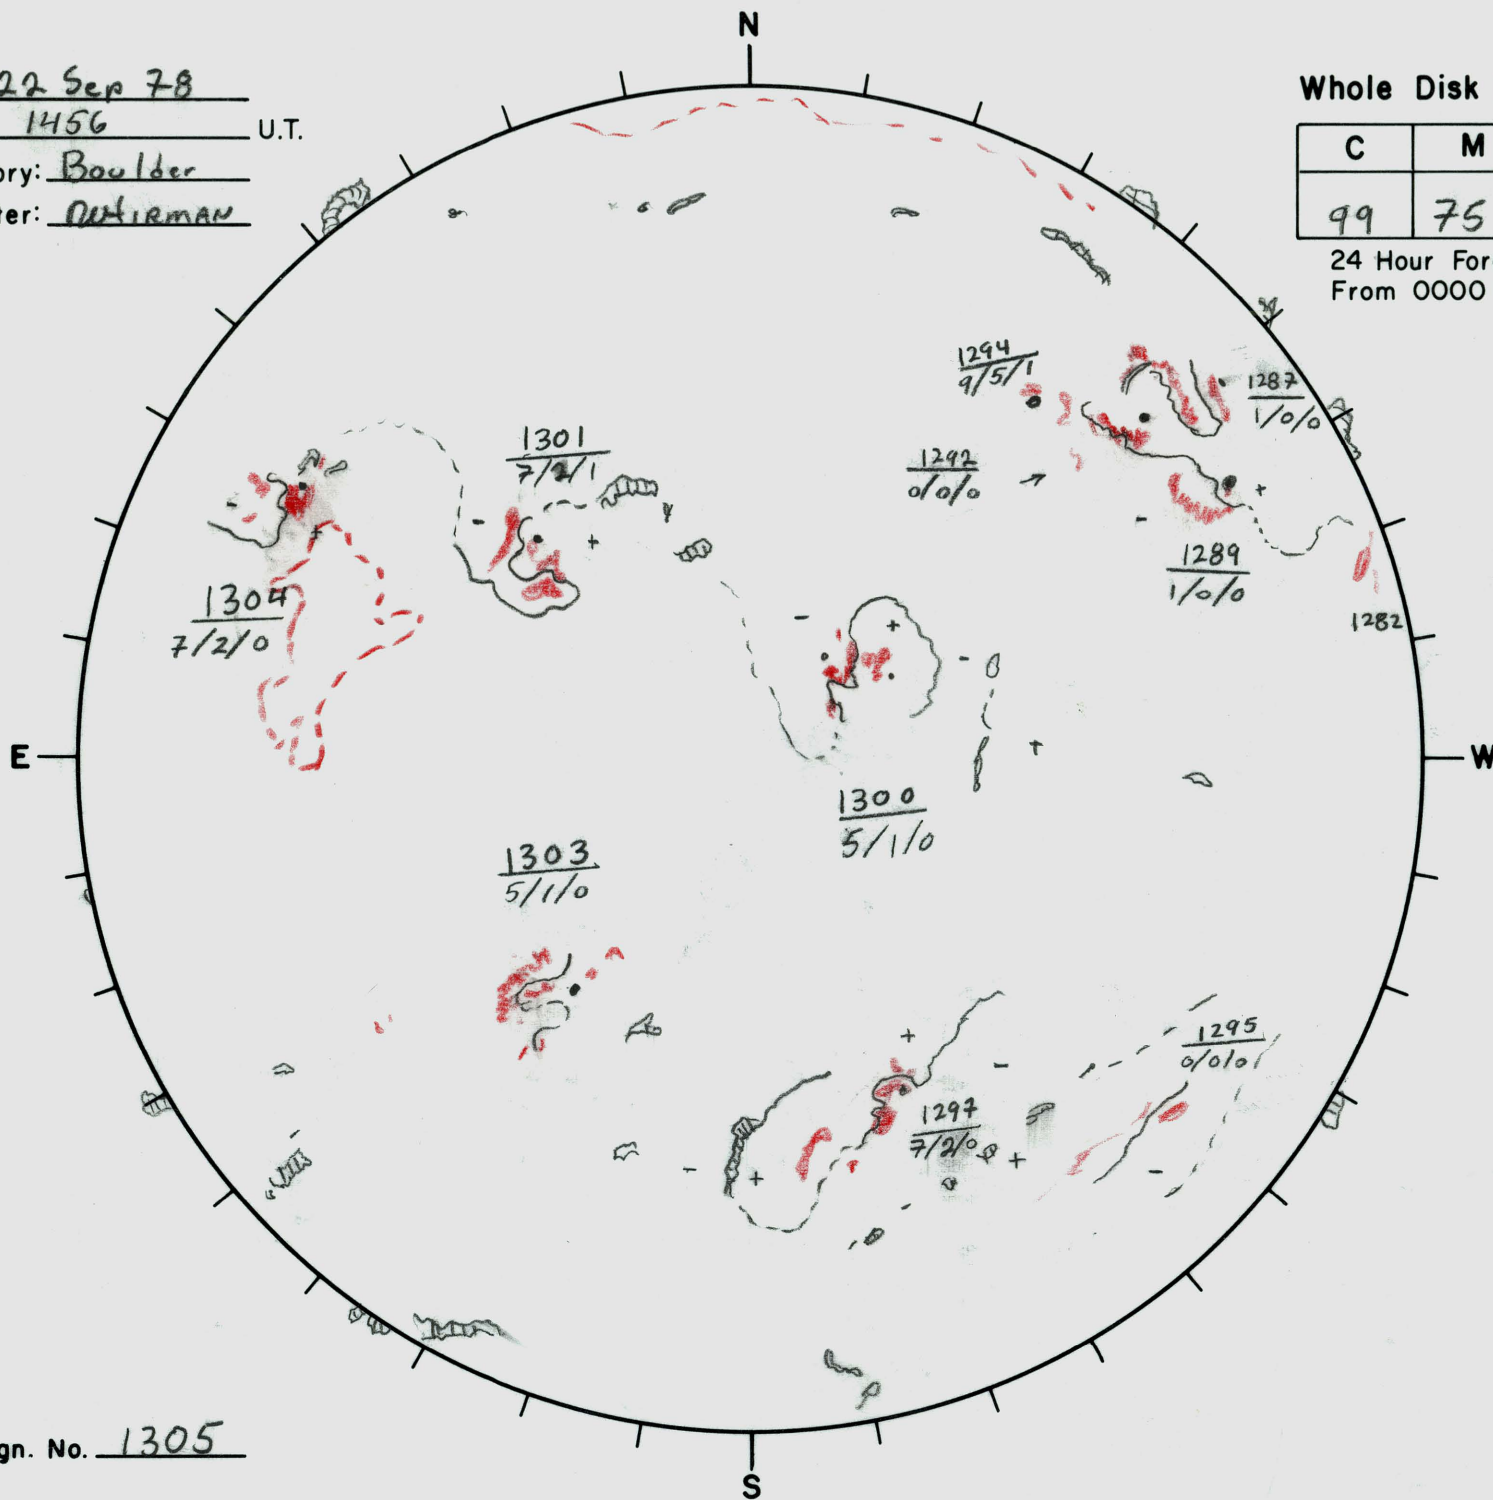

Date: 22 Sep 78  
 Time: 1456 U.T.  
 Observatory: Boulder  
 Forecaster: OUTIRMAN

Whole Disk Forecast

| C  | M  | X  |
|----|----|----|
| 99 | 75 | 10 |

24 Hour Forecast  
 From 0000 U.T. to 0000 U.T.

Next Rgn. No. 1305

L<sub>↑</sub> 325°  
 B<sub>↑</sub> 7°