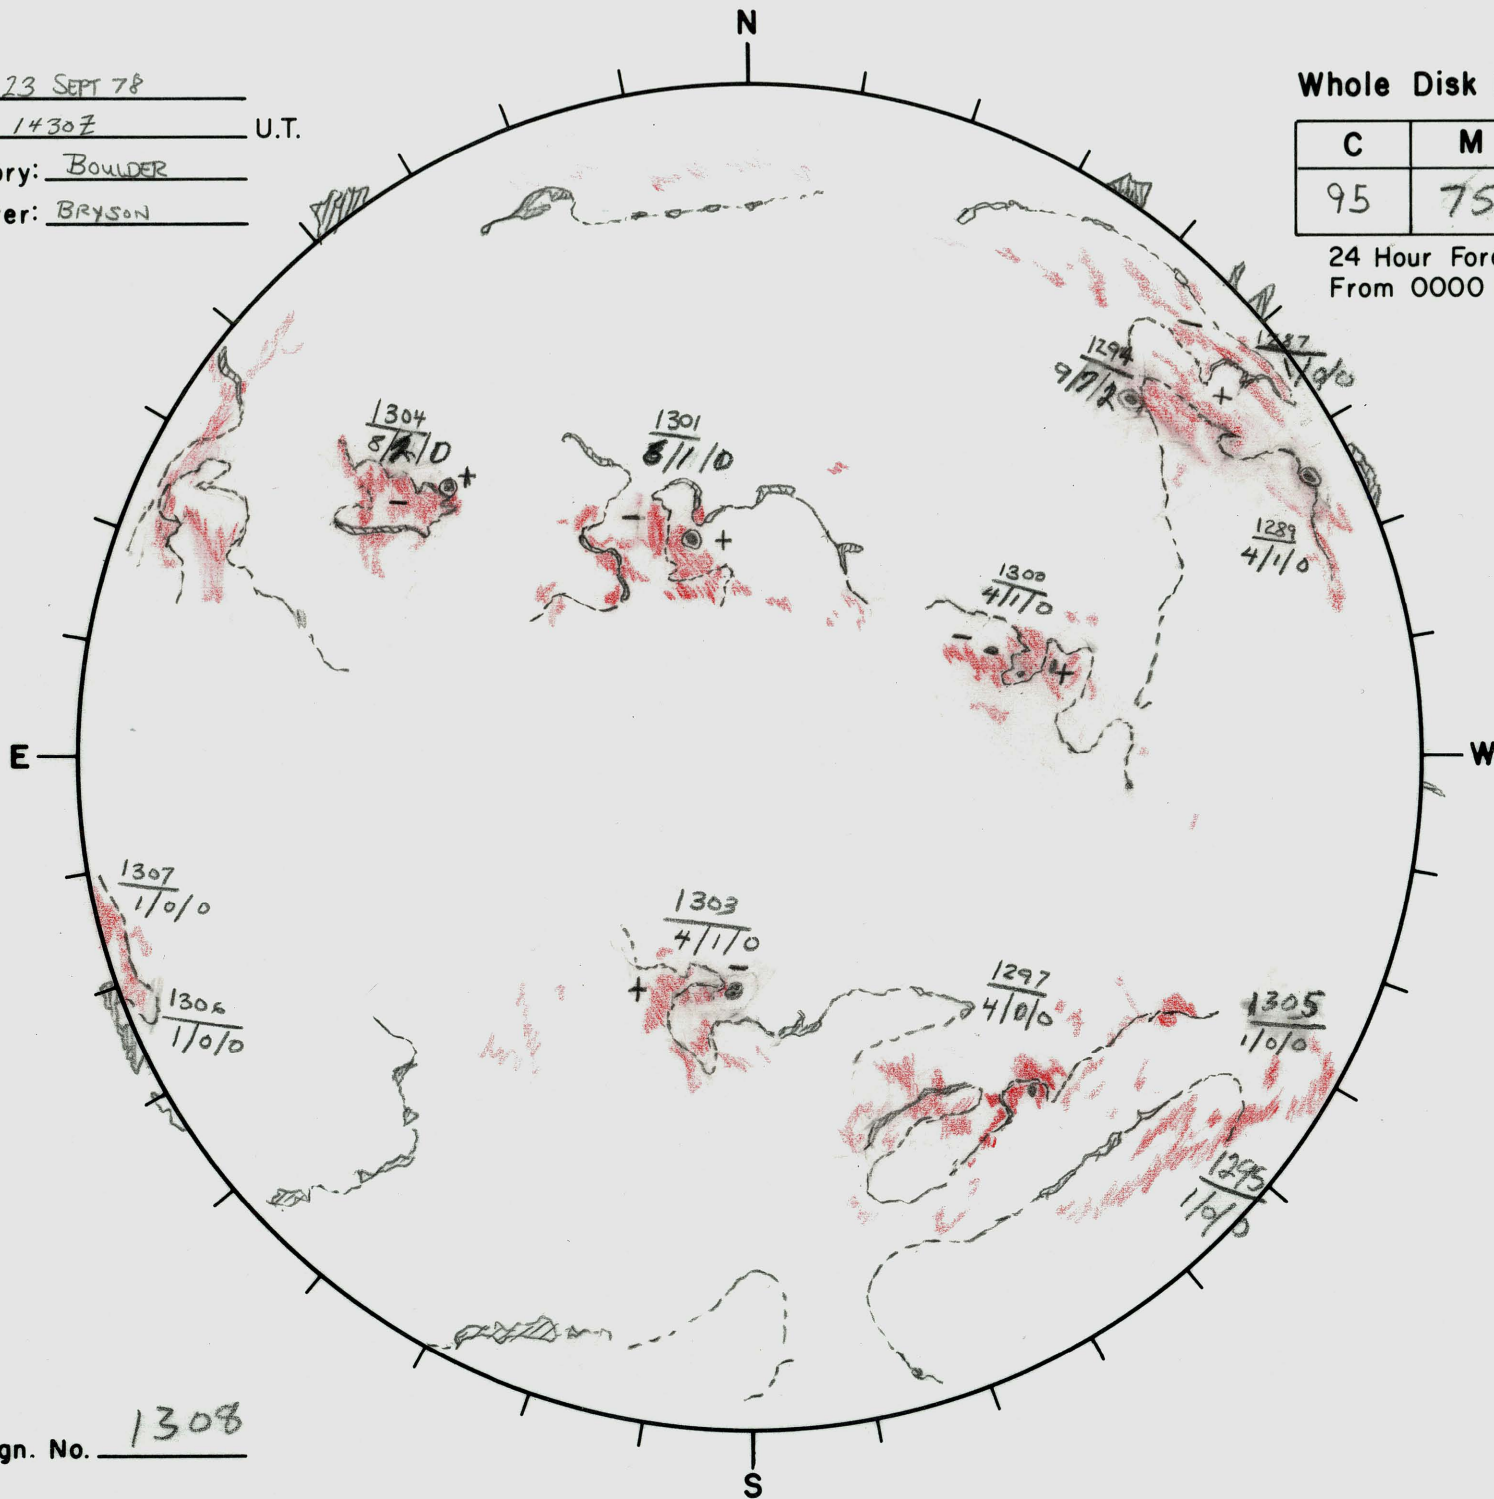

Date: 23 SEPT 78
 Time: 1430Z U.T.
 Observatory: BOULDER
 Forecaster: BRYSON

Whole Disk Forecast

C	M	X
95	75	20

24 Hour Forecast
 From 0000 U.T. to 0000 U.T.

Next Rgn. No. 1308

L_t 313.13
 B_t 7.01