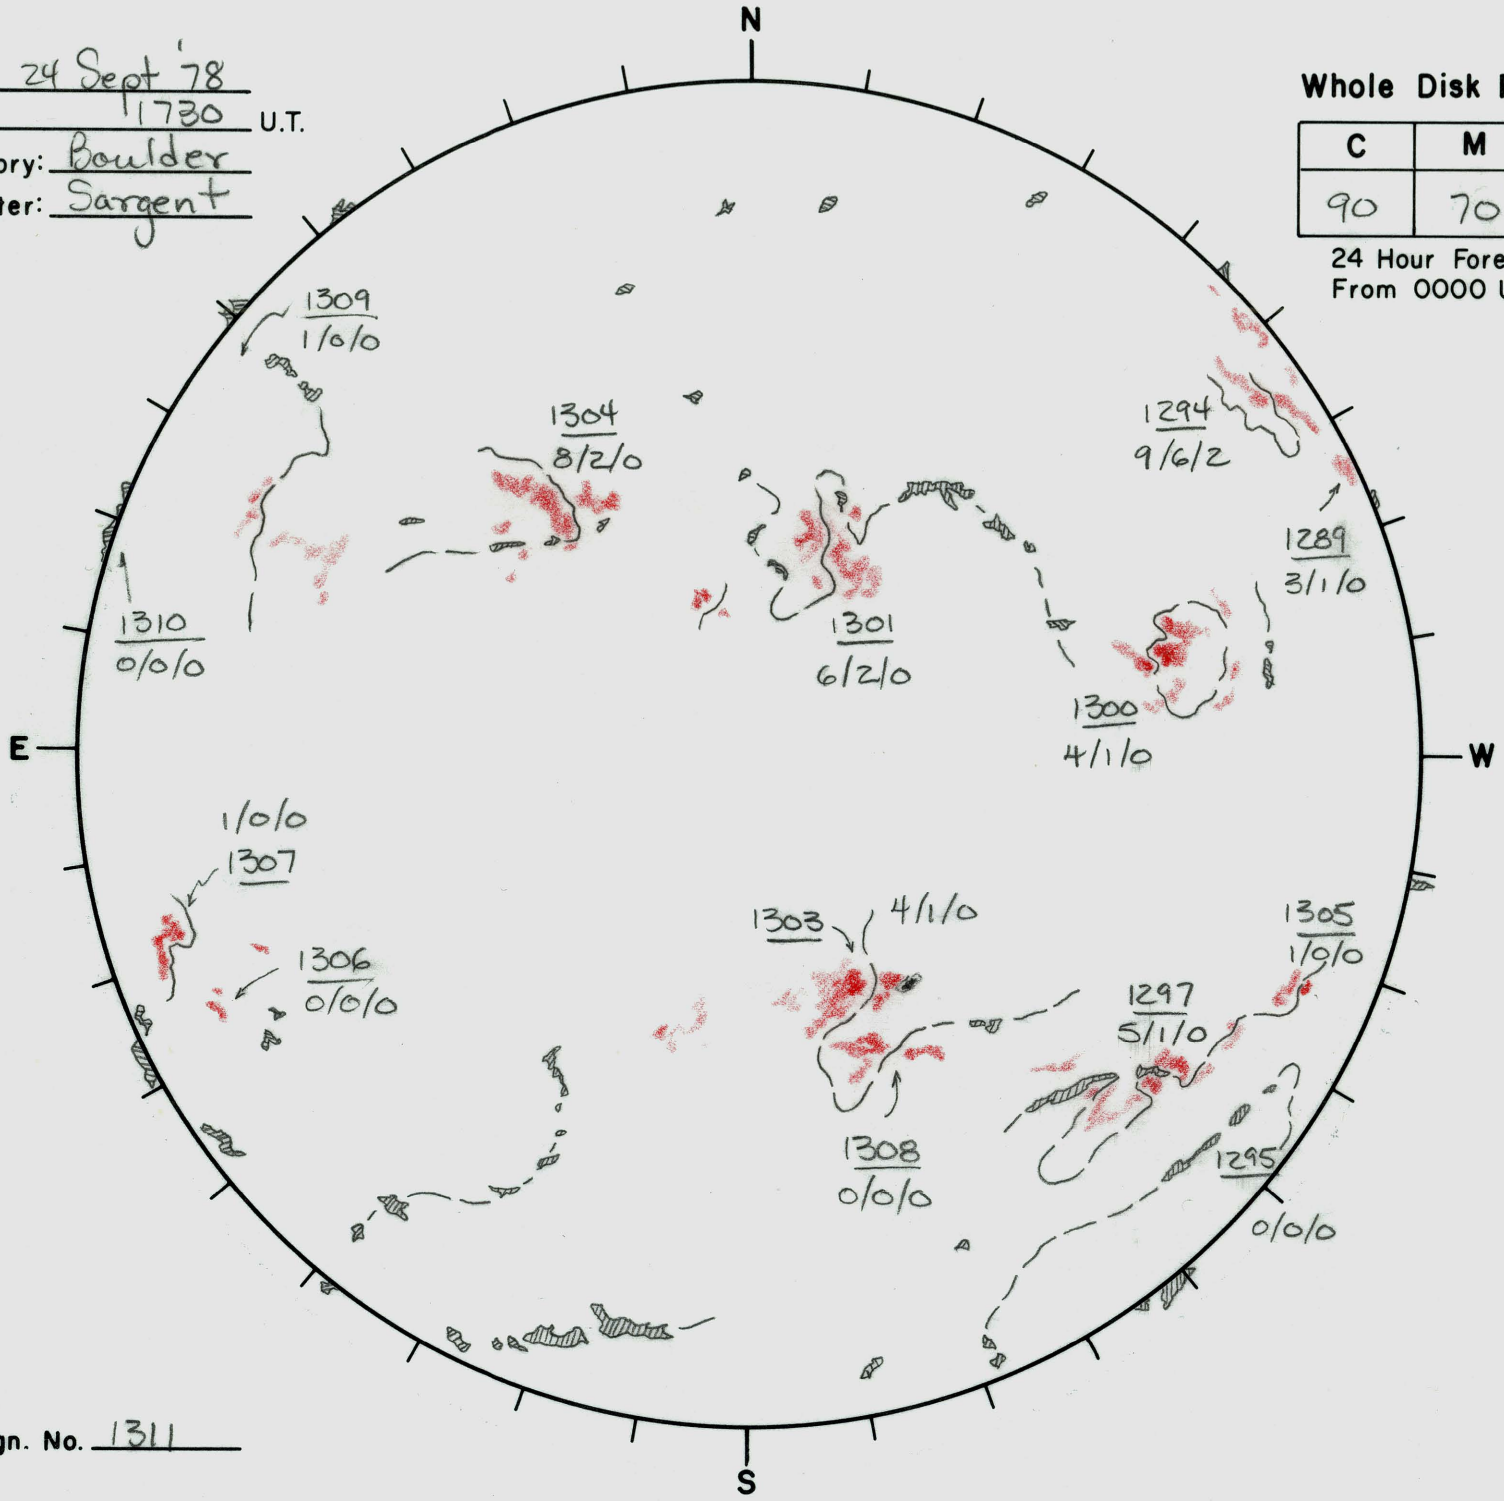

Date: 24 Sept '78
 Time: 1730 U.T.
 Observatory: Boulder
 Forecaster: Sargent

Whole Disk Forecast

C	M	X
90	70	20

24 Hour Forecast
 From 0000 U.T. to 0000 U.T.

Next Rgn. No. 1311

L_t 298°
 B_t +7.0°