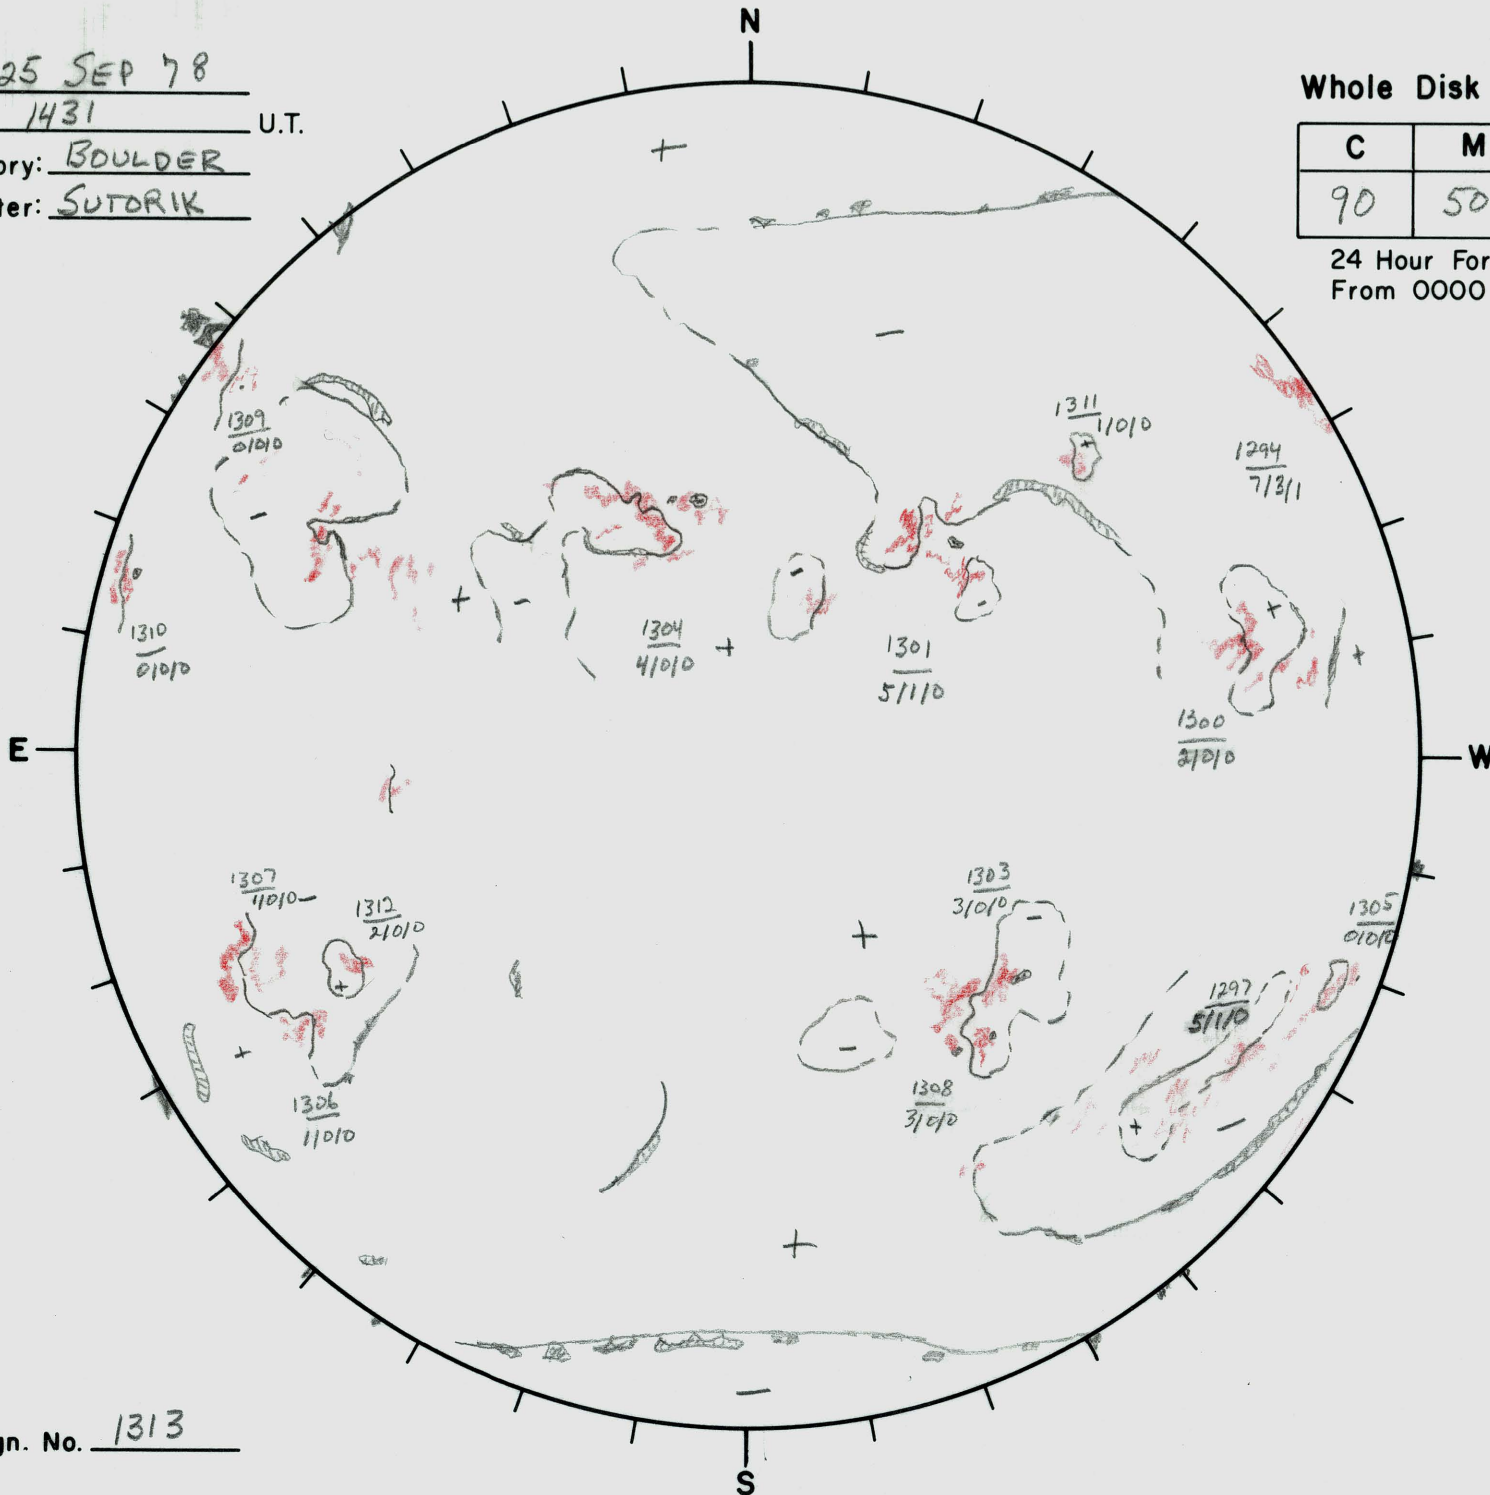

Date: 25 SEP 78
 Time: 1431 U.T.
 Observatory: BOULDER
 Forecaster: SUTORIK

Whole Disk Forecast

C	M	X
90	50	10

24 Hour Forecast
 From 0000 U.T. to 0000 U.T.

Next Rgn. No. 1313

L_t 287
 B_t +7