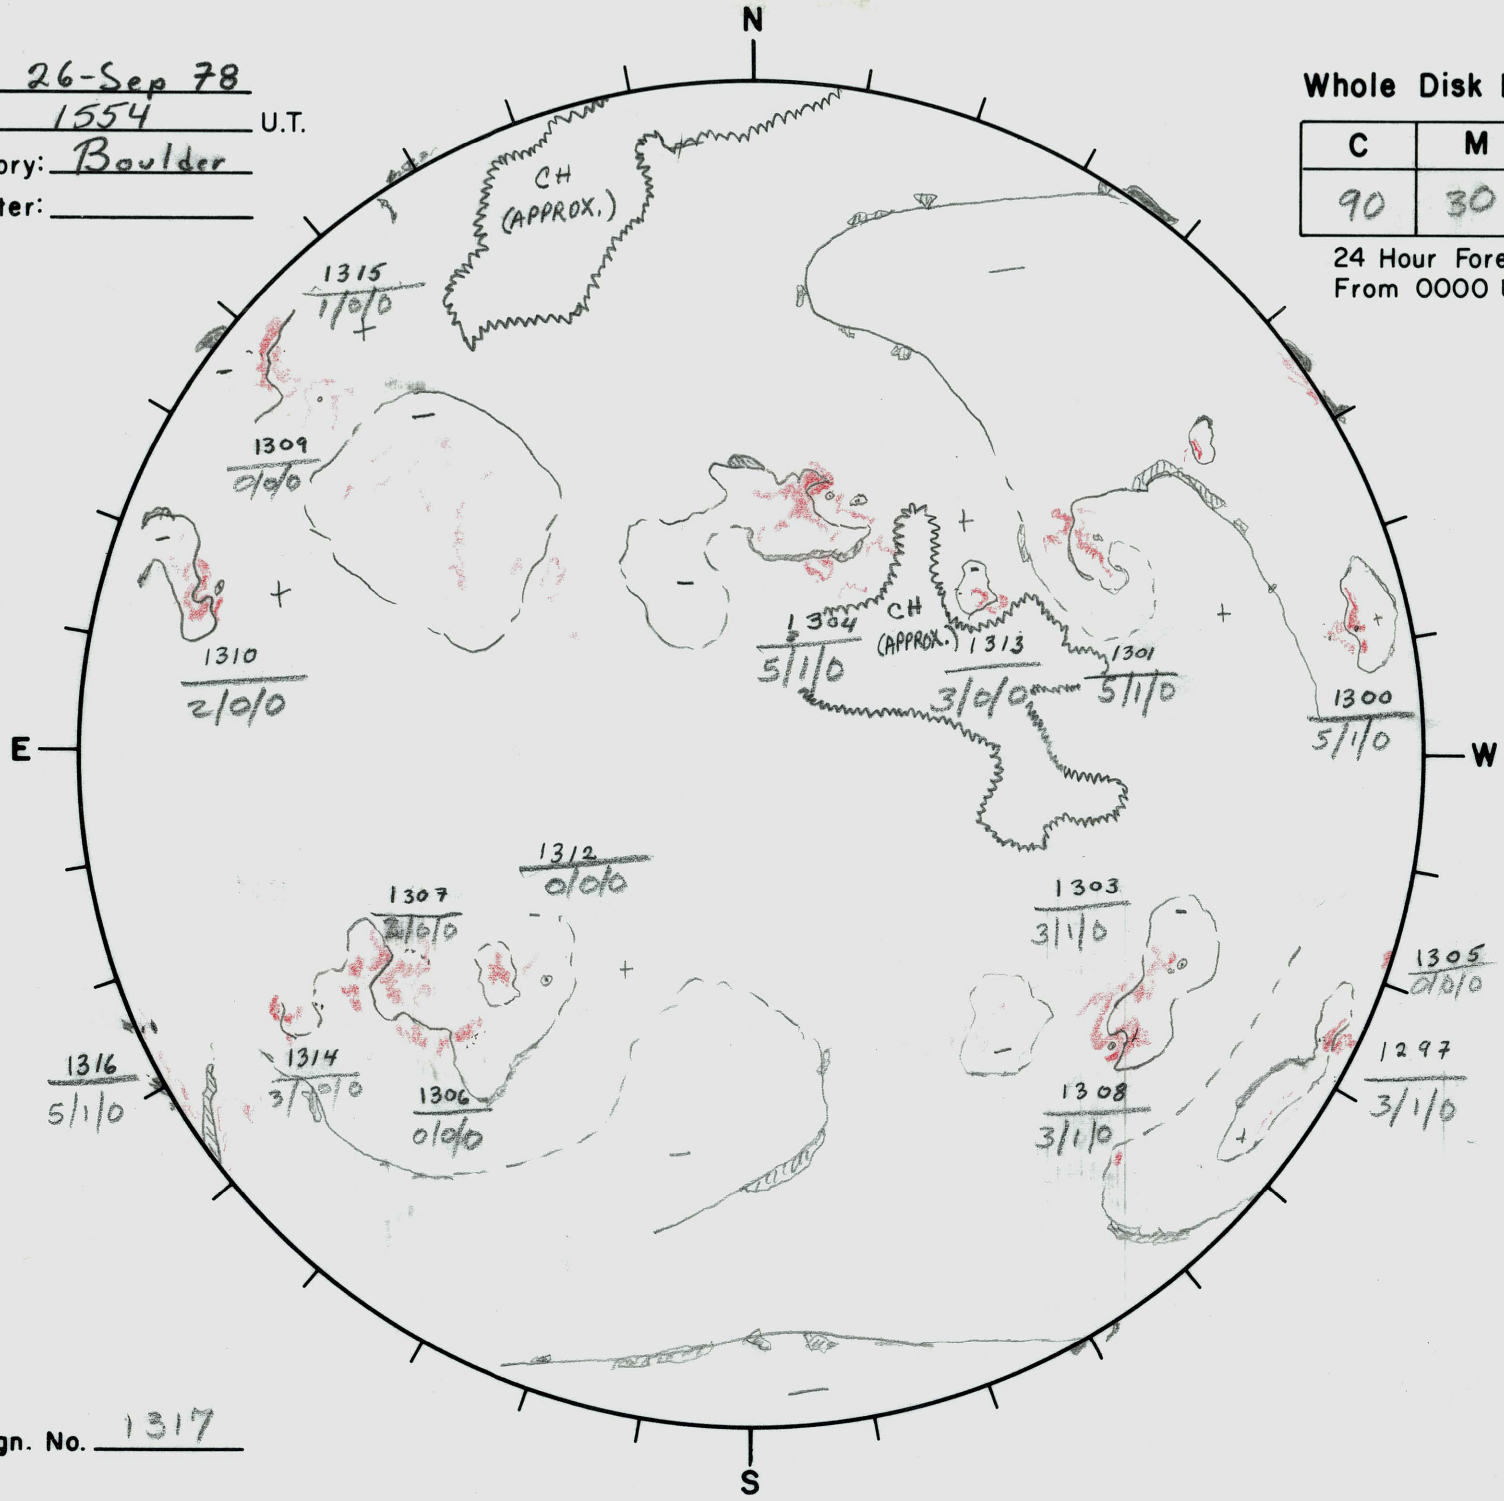

Date: 26-Sep 78  
 Time: 1554 U.T.  
 Observatory: Boulder  
 Forecaster: \_\_\_\_\_

**Whole Disk Forecast**

| C  | M  | X  |
|----|----|----|
| 90 | 30 | 20 |

24 Hour Forecast  
 From 0000 U.T. to 0000 U.T.

Next Rgn. No. 1317

L<sub>t</sub> 274  
 B<sub>t</sub> 7°