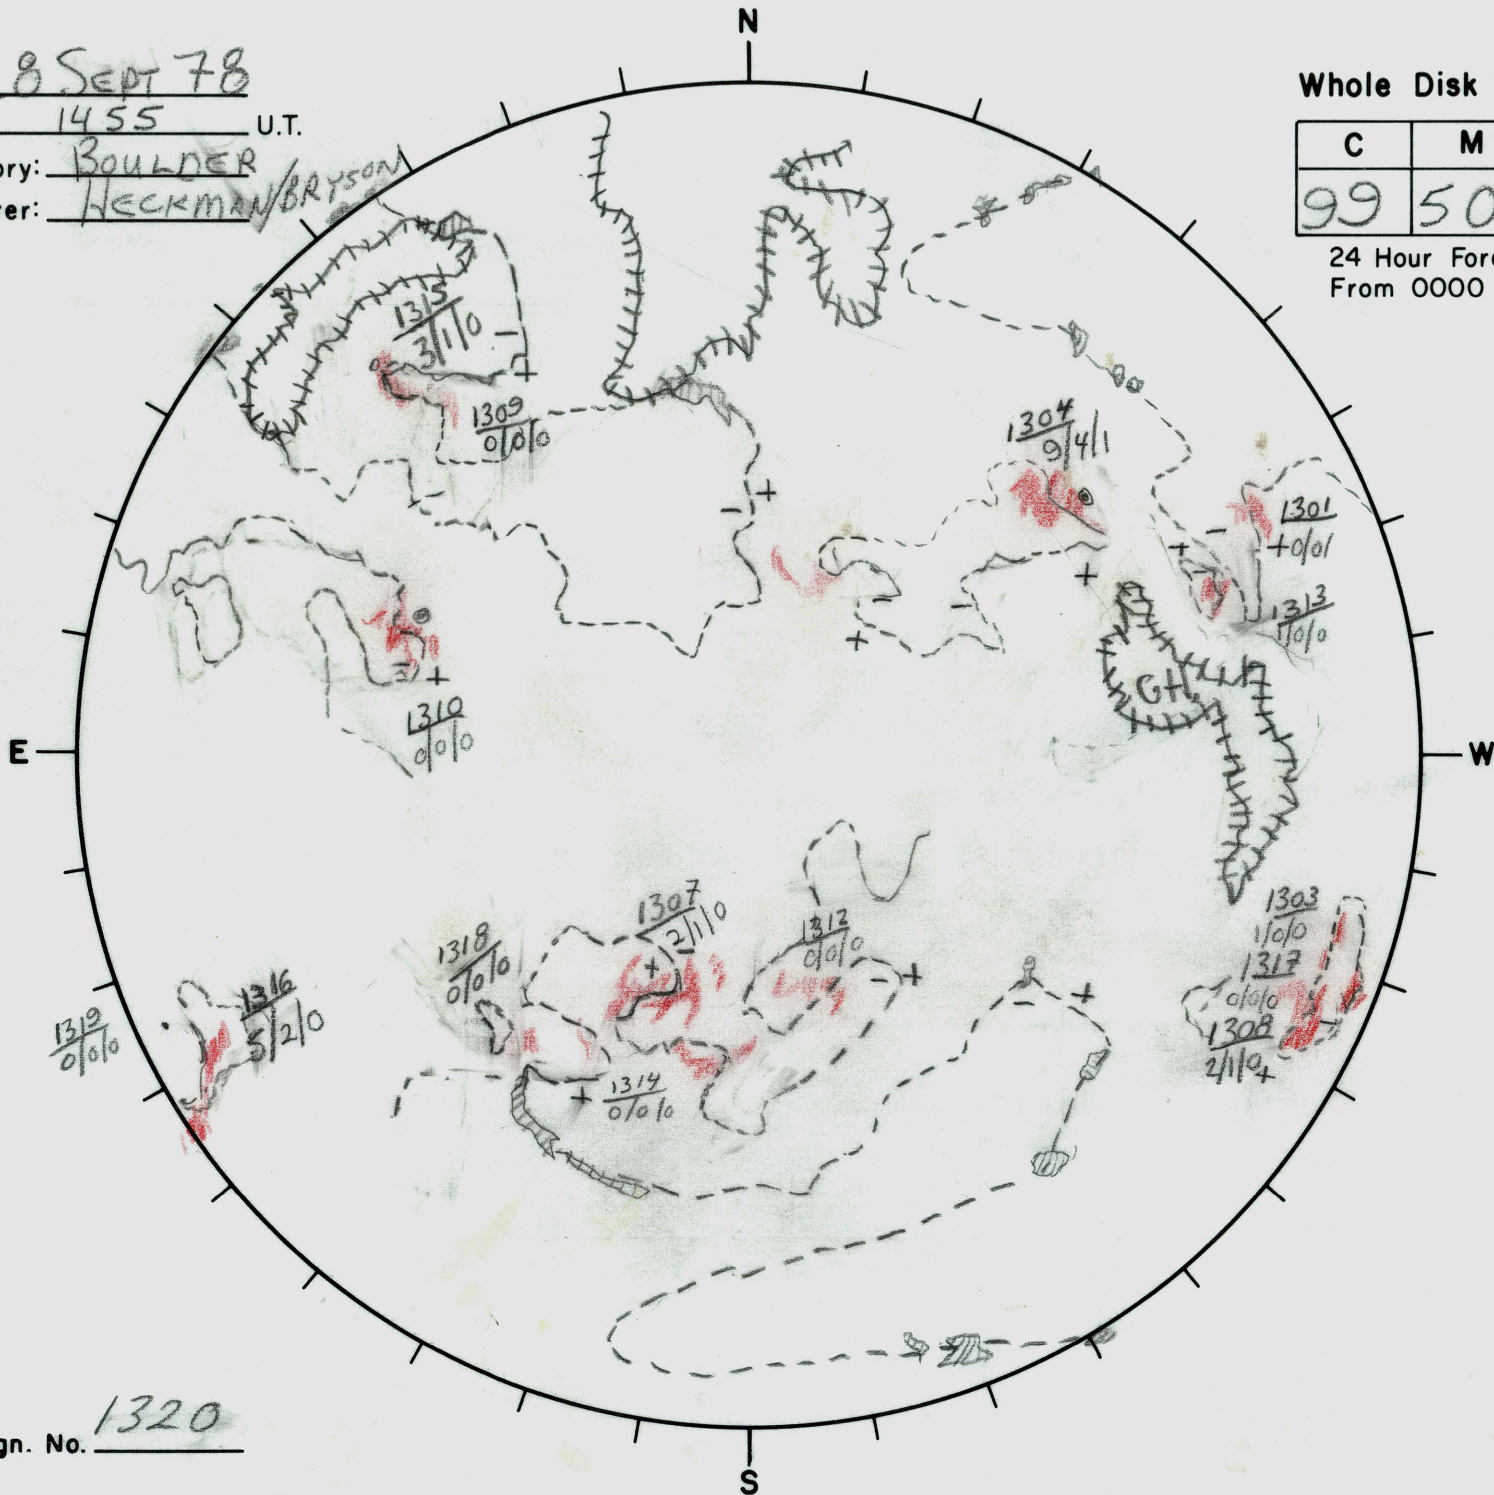

Date: 28 SEPT 78
 Time: 1455 U.T.
 Observatory: BOULDER
 Forecaster: HECKMAN/BRYSON

Whole Disk Forecast

C	M	X
99	50	10

24 Hour Forecast
 From 0000 U.T. to 0000 U.T.

Next Rgn. No. 1320

L_t _____
 B_t _____