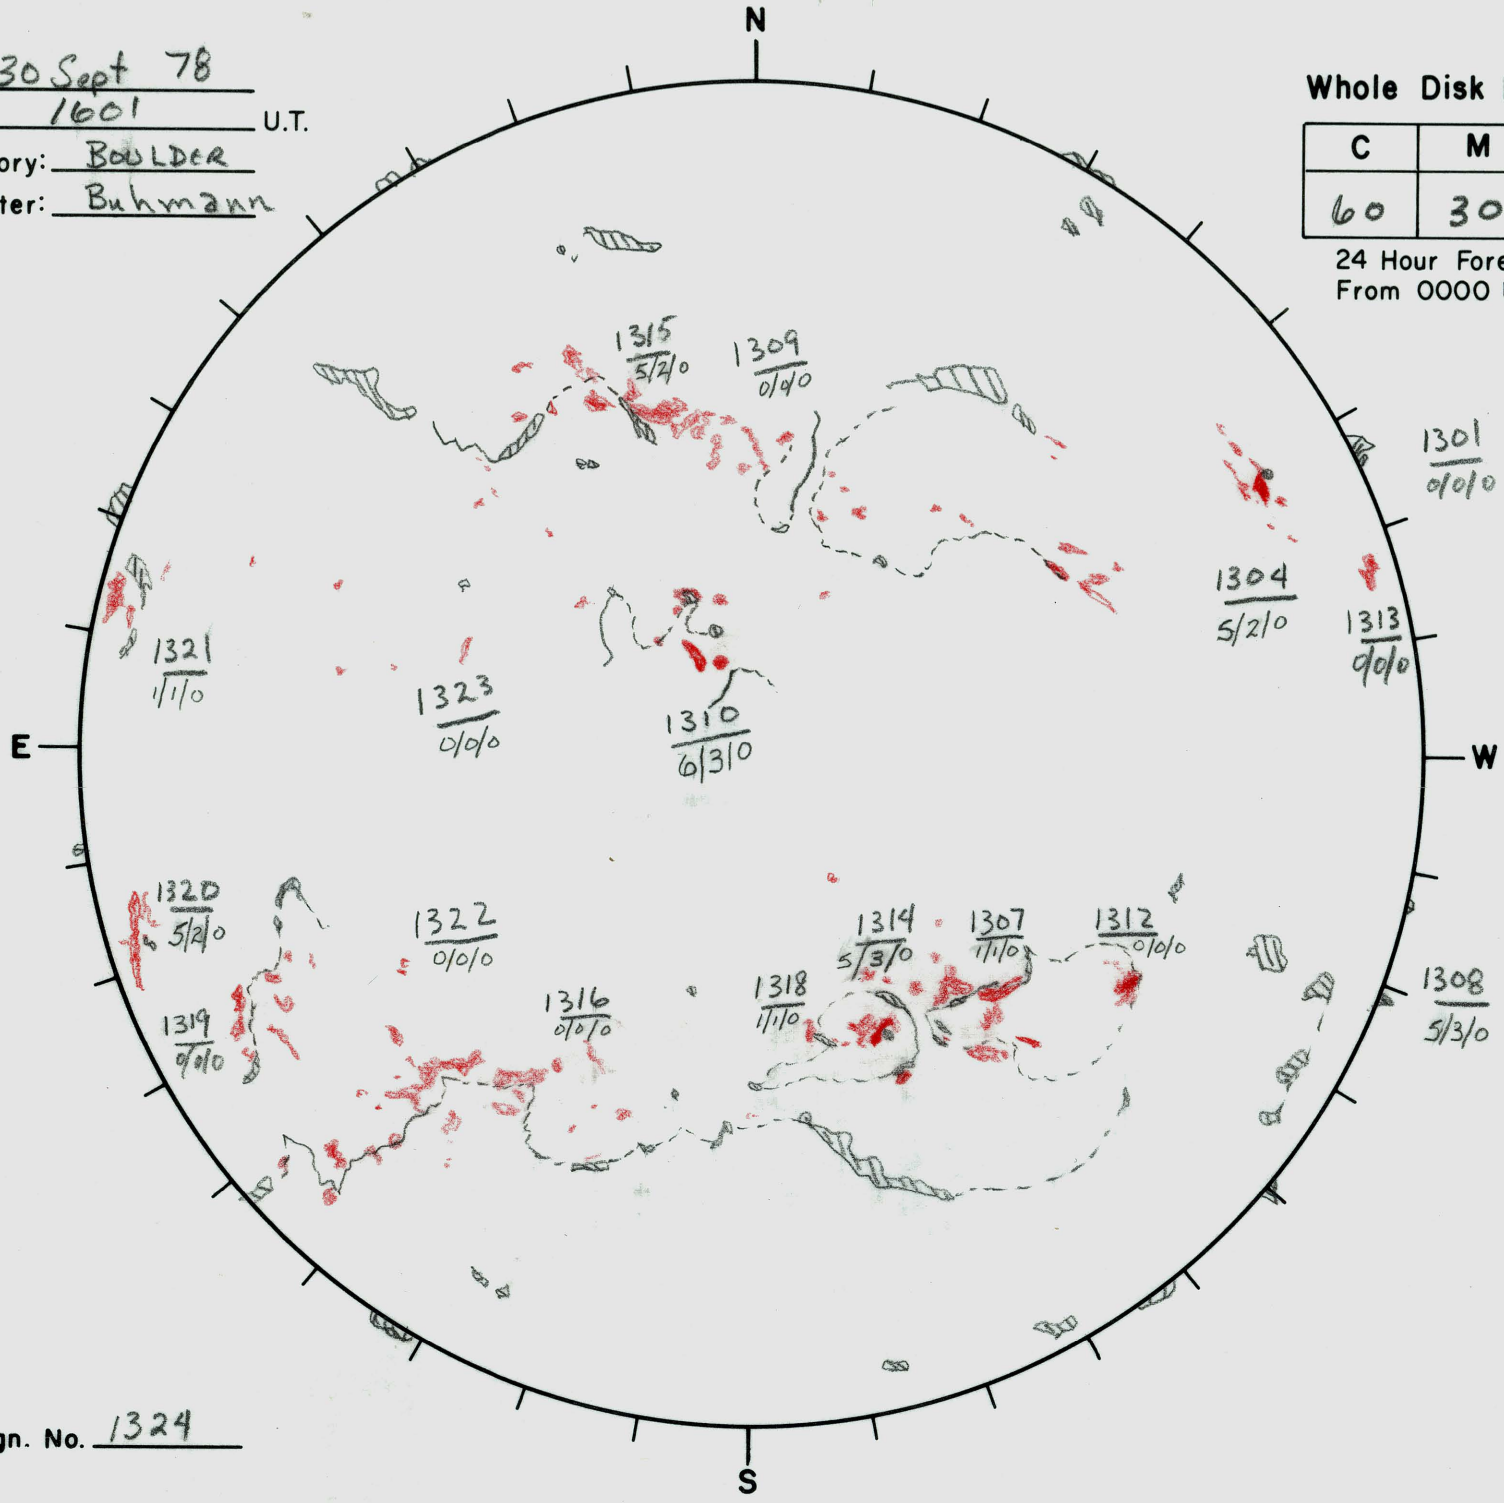

Date: 30 Sept 78
 Time: 1601 U.T.
 Observatory: BOULDER
 Forecaster: Buhmann

Whole Disk Forecast

C	M	X
60	30	05

24 Hour Forecast
 From 0000 U.T. to 0000 U.T.

Next Rgn. No. 1324

L_t 219⁰
 B_f +6.7