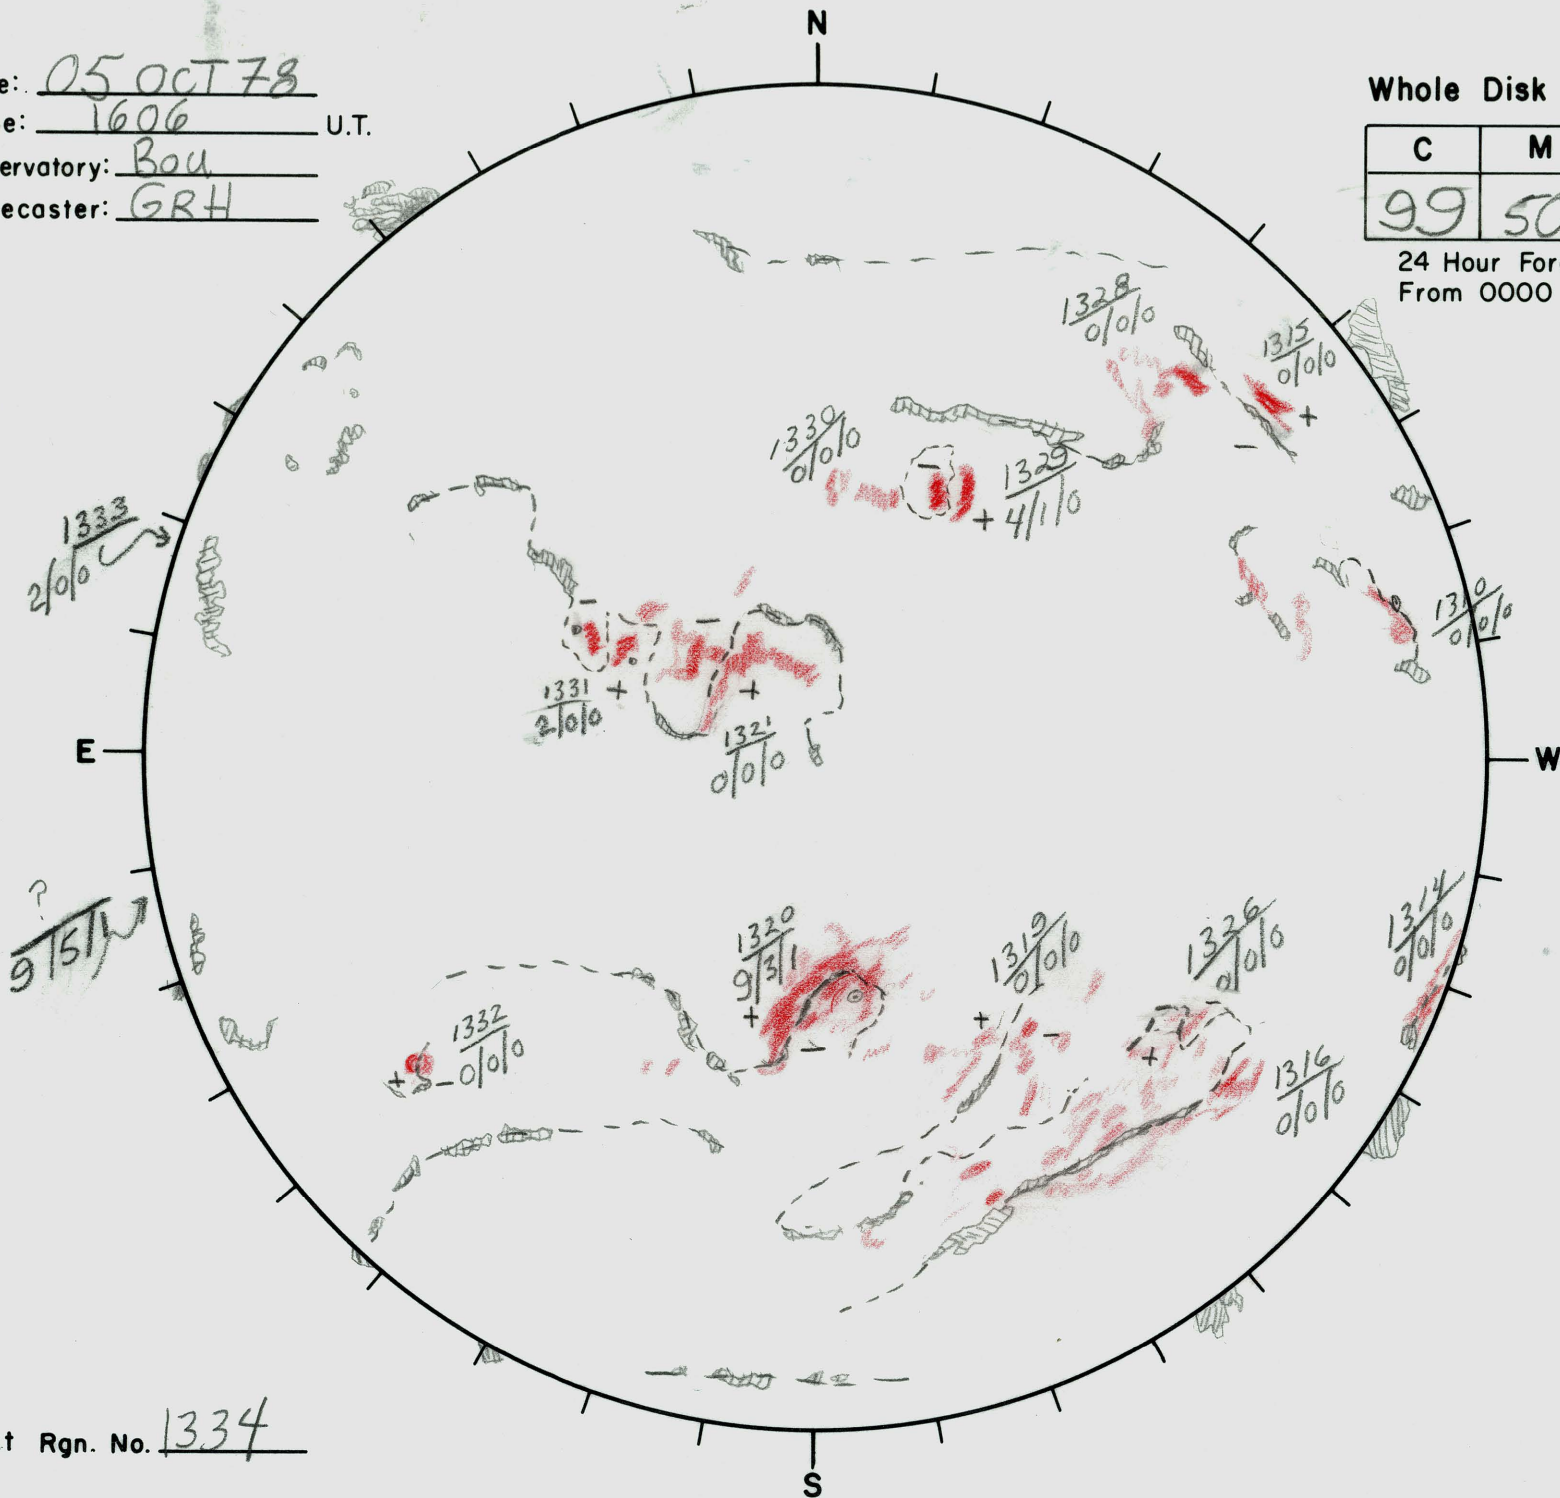

Date: 05 OCT 78  
 Time: 1606 U.T.  
 Observatory: Bou  
 Forecaster: GRH

**Whole Disk Forecast**

C	M	X
99	50	10

24 Hour Forecast  
 From 0000 U.T. to 0000 U.T.

Next Rgn. No. 1334

L† 154  
 B† +6.52