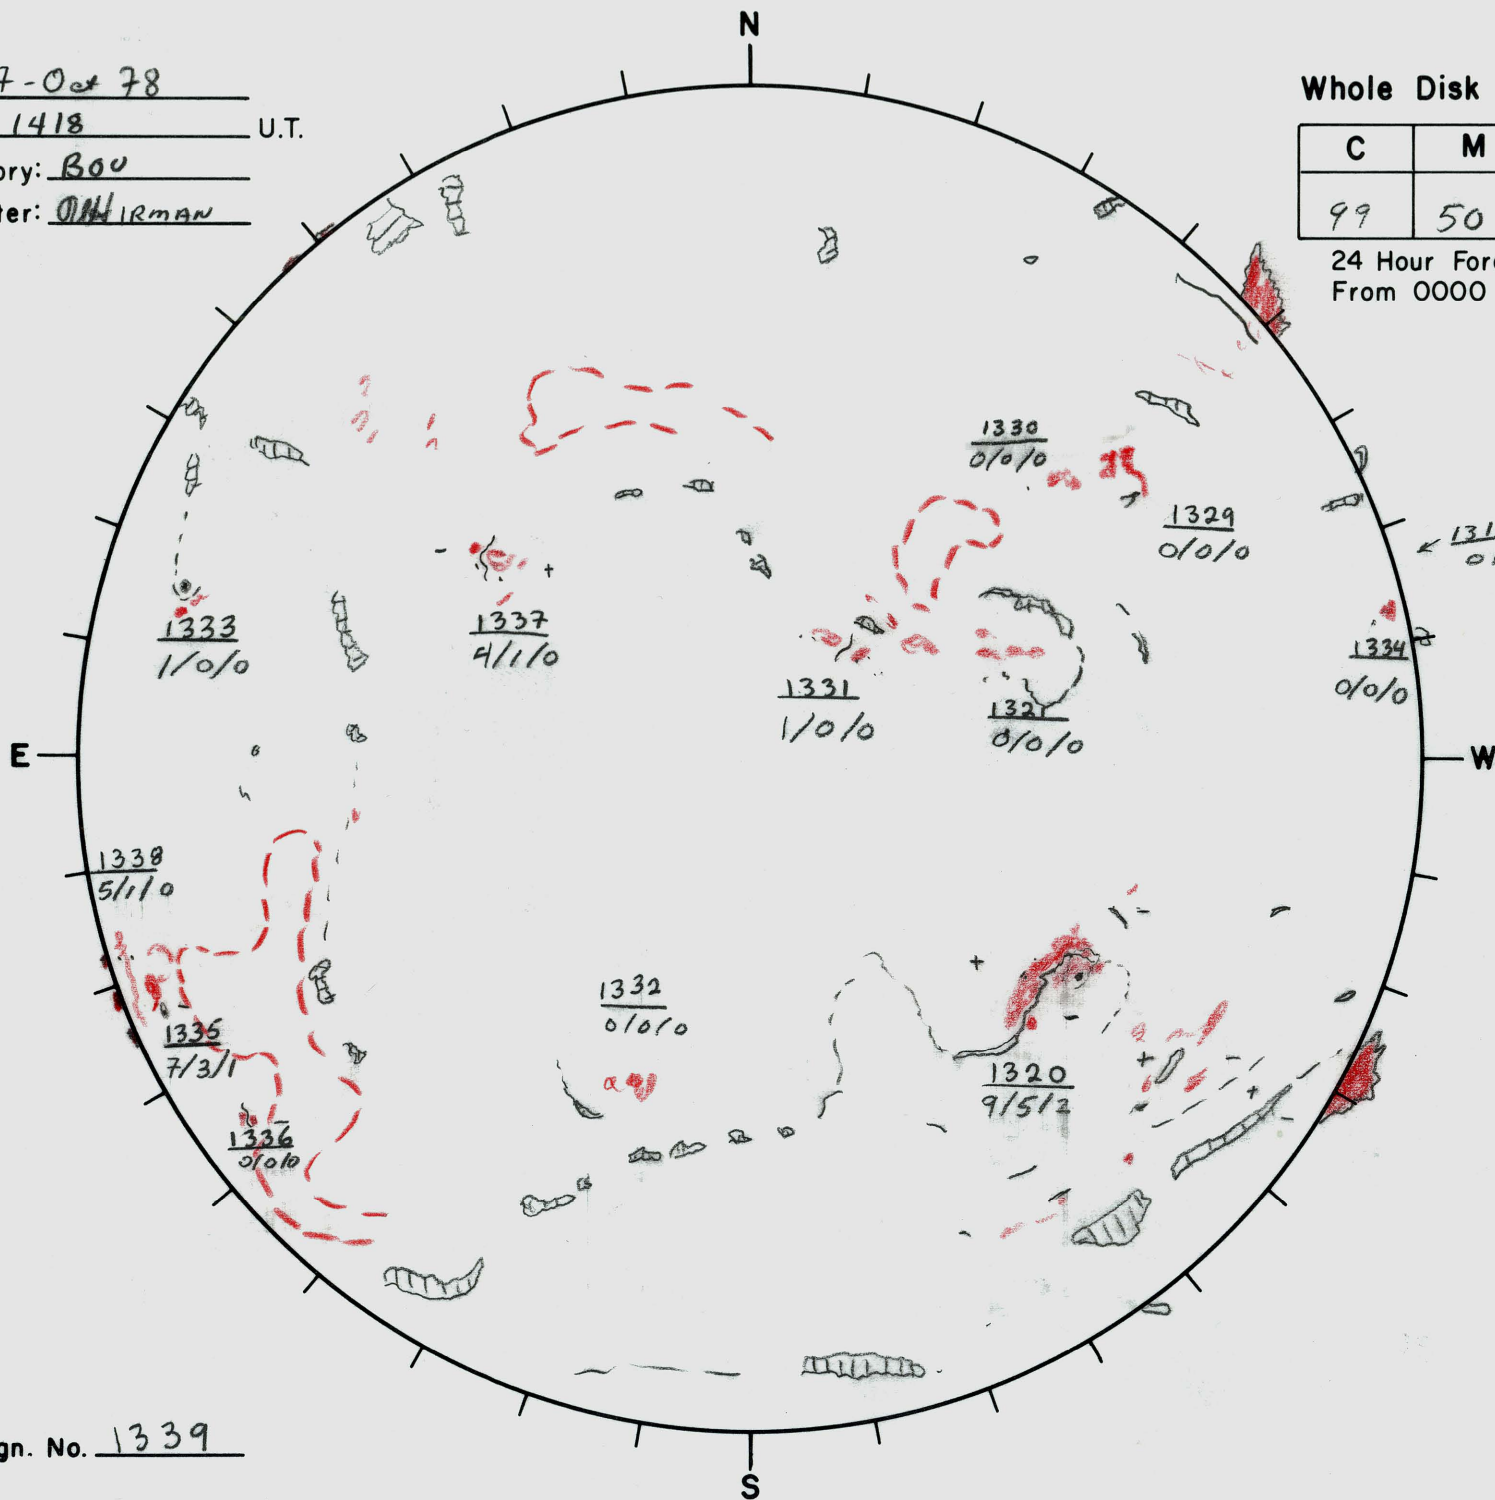

Date: 7-Oct 78
 Time: 1418 U.T.
 Observatory: Boo
 Forecaster: OHIRMAN

Whole Disk Forecast

C	M	X
99	50	20

24 Hour Forecast
 From 0000 U.T. to 0000 U.T.

Next Rgn. No. 1339

L_t 128
 B_t 6