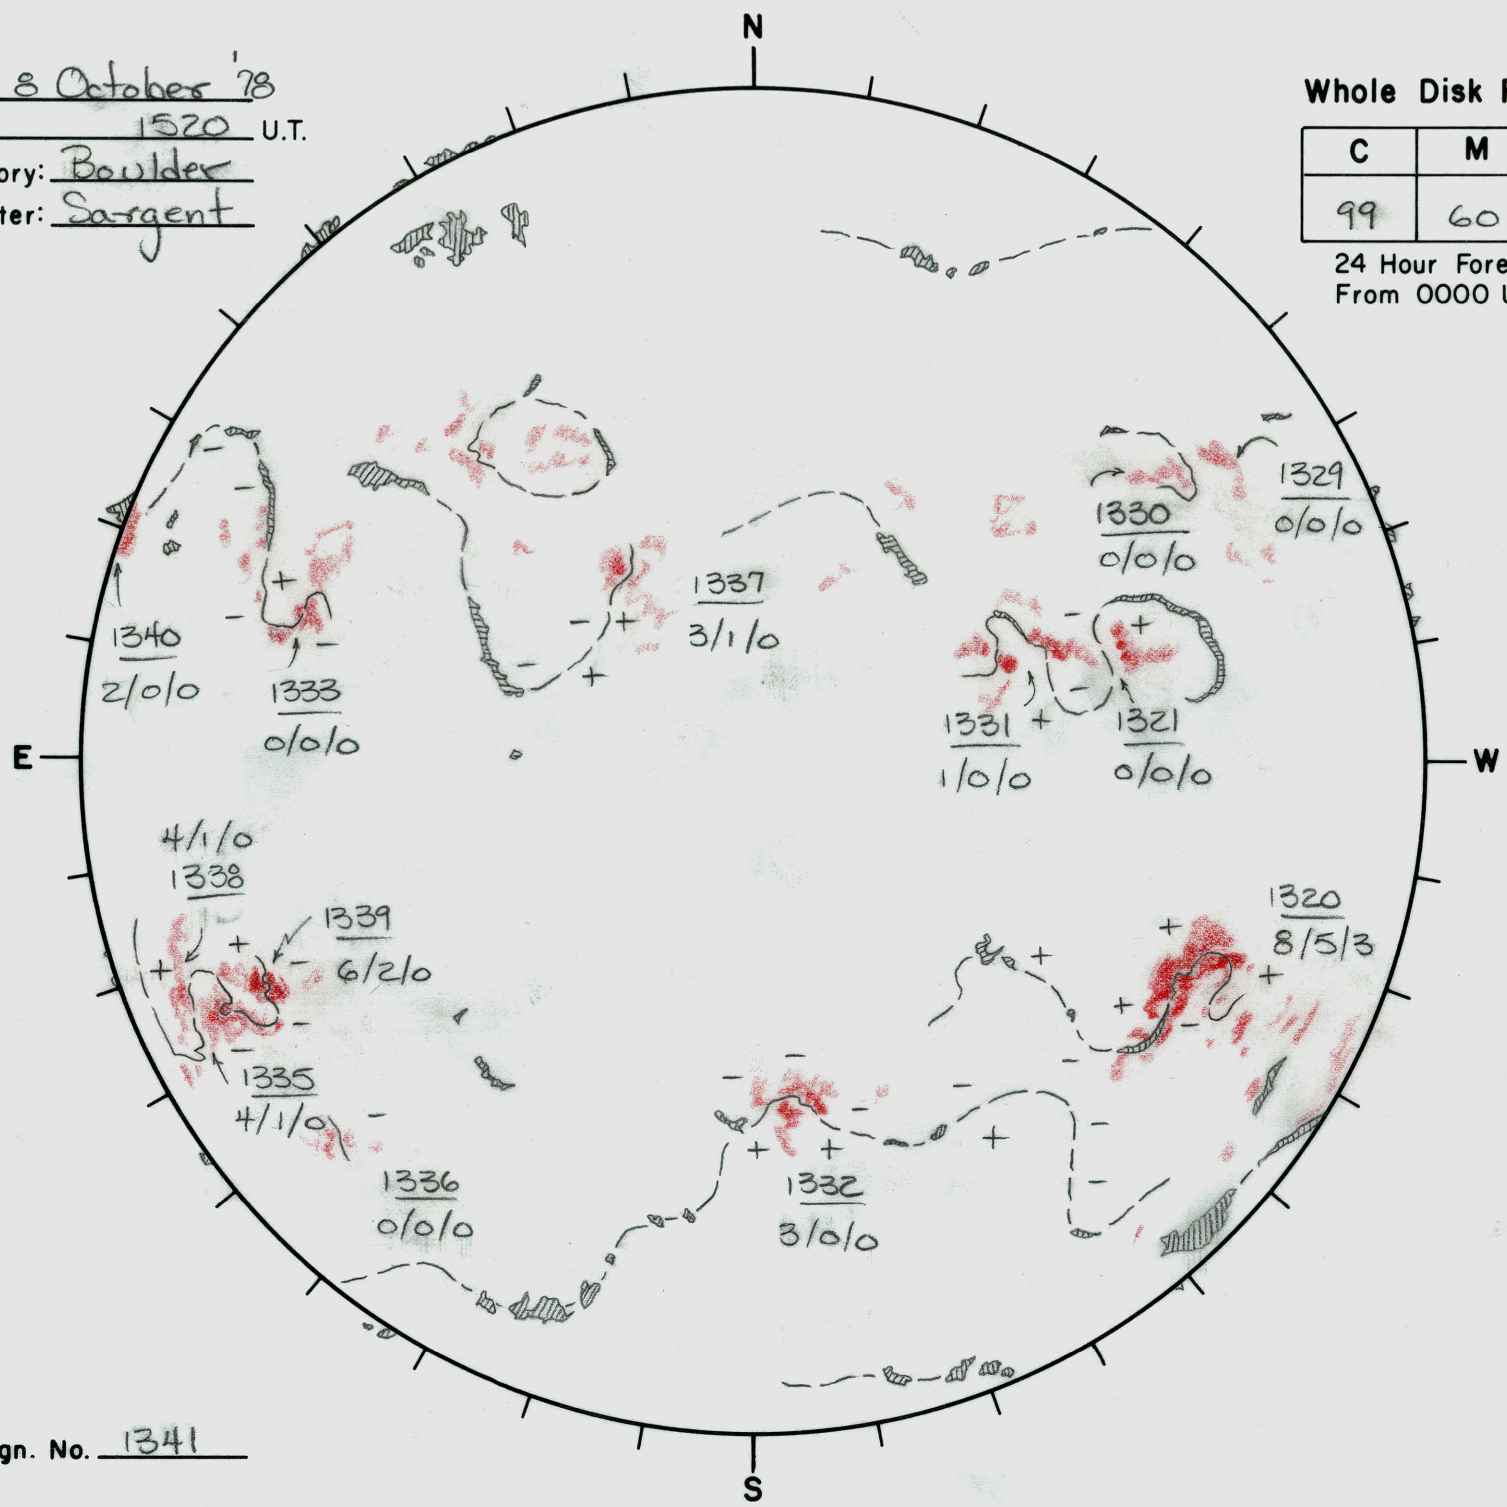

Date: 8 October '78
 Time: 1520 U.T.
 Observatory: Boulder
 Forecaster: Sargent

Whole Disk Forecast

C	M	X
99	60	30

24 Hour Forecast
 From 0000 U.T. to 0000 U.T.

Next Rgn. No. 1341

L_↑ 115°
 B_↑ +6°